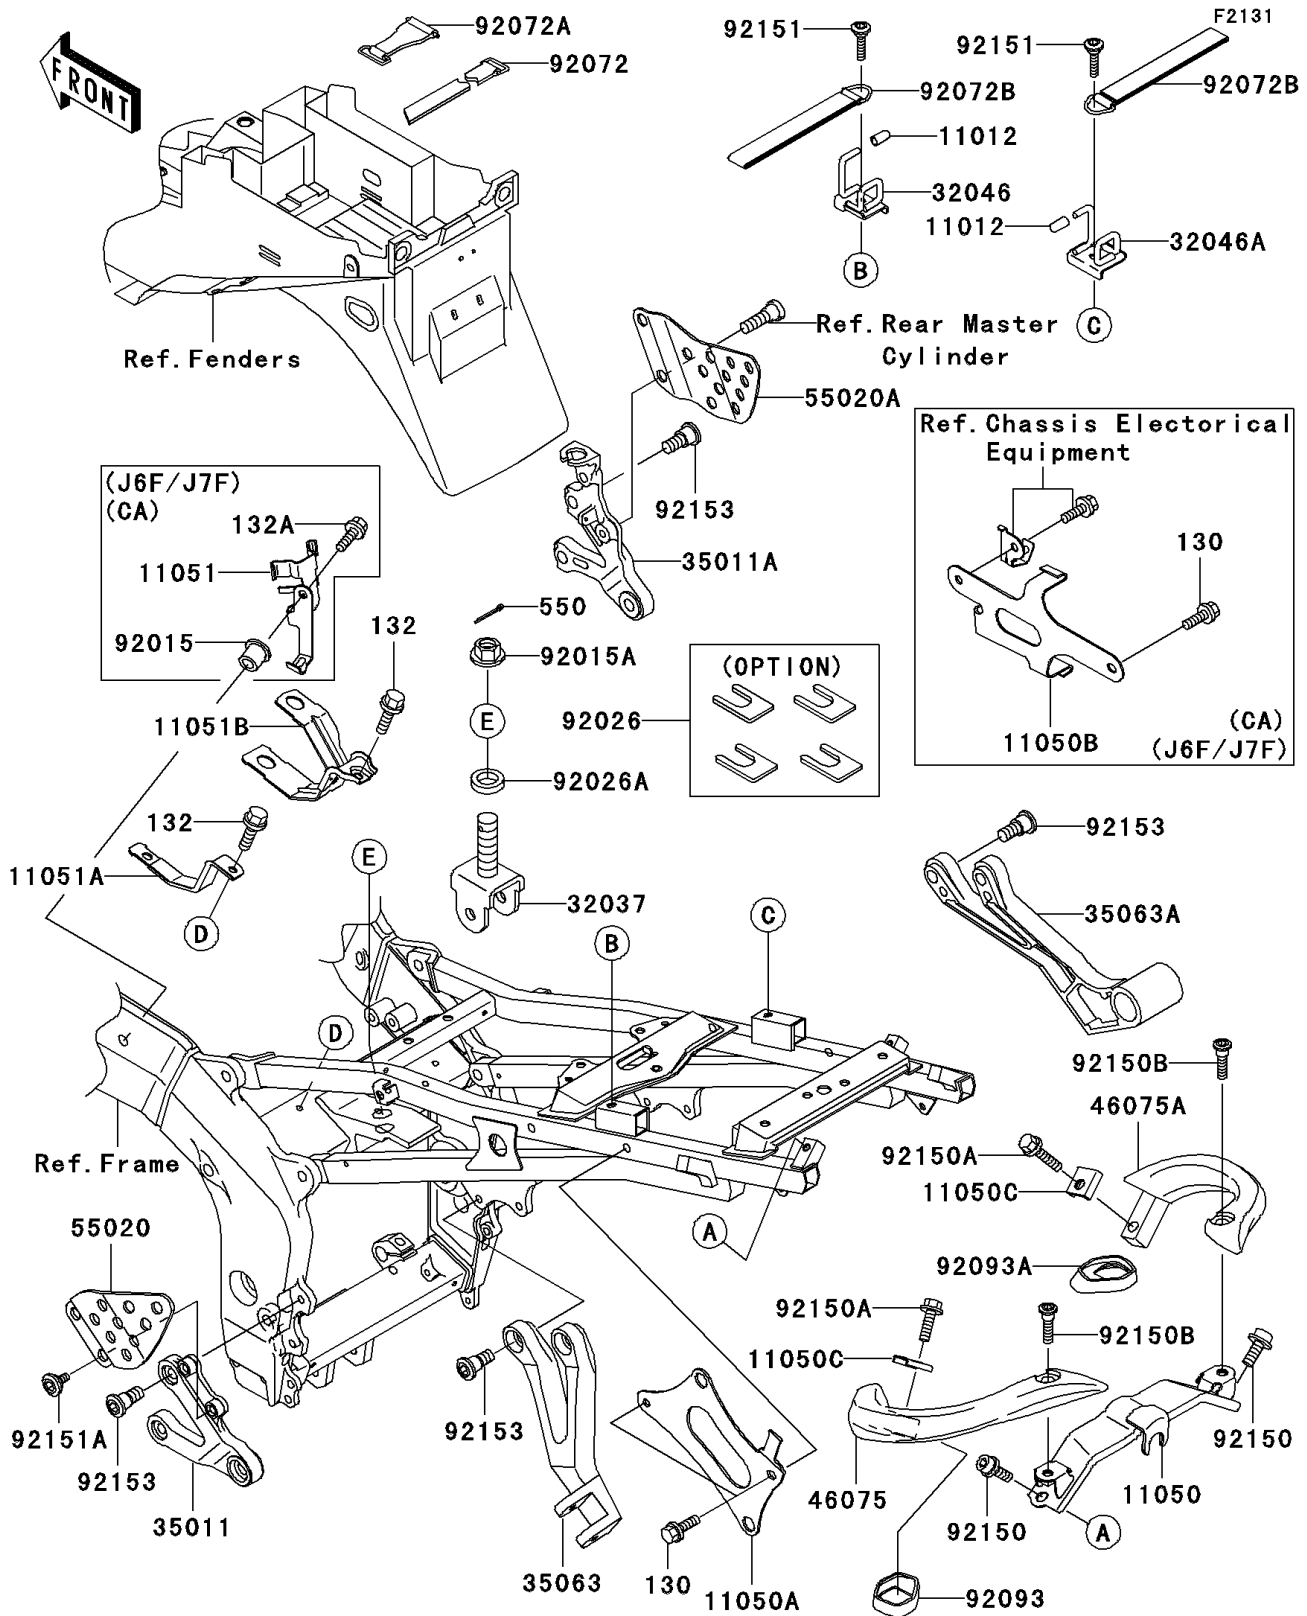

2007 ZZR600

PARTS DIAGRAM

Frame Fittings

2007 ZZR600

PARTS LIST

Frame Fittings

ITEM NAME	PART NUMBER	QUANTITY
CAP,BUNGEE CORD HOOK (Ref # 11012)	11012-1589	2
BRACKET,TAIL GRIP (Ref # 11050)	11050-1645	1
BRACKET,IGNITER (Ref # 11050A)	11050-1649	1
BRACKET,TAIL GRIP (Ref # 11050C)	11050-1797	2
BRACKET,FUEL PUMP FILTER (Ref # 11051A)	11051-1509	1
BRACKET,FUEL PUMP (Ref # 11051B)	11051-1911	1
BRACKET-SHOCKABSORBER (Ref # 32037)	32037-1822	1
BRACKET-SEAT,RR,LH (Ref # 32046)	32046-1453	1
BRACKET-SEAT,RR,RH (Ref # 32046A)	32046-1454	1
STAY,FR STEP,LH (Ref # 35011)	35011-1874	1
STAY,FR STEP,RH (Ref # 35011A)	35011-1875	1
STAY,RR STEP,LH,P.SILVER (Ref # 35063)	35063-0031-458	1
STAY,RR STEP,RH,P.SILVER (Ref # 35063A)	35063-0032-458	1
GRIP,RR,LH,F.BLACK (Ref # 46075)	46075-1197-21	1
GRIP,RR,RH,F.BLACK (Ref # 46075A)	46075-1198-21	1
GUARD,FR STEP STAY,LH (Ref # 55020)	55020-1627	1
GUARD,FR STEP STAY,RH (Ref # 55020A)	55020-1628	1
NUT,FLANGED,16MM (Ref # 92015A)	92015-1881	1
SPACER,SET (Ref # 92026)	92026-1586	1
SPACER,16.5X26X6 (Ref # 92026A)	92026-1594	1
BAND,L=470 (Ref # 92072)	92072-1331	1
BAND,U LOCK (Ref # 92072A)	92072-1355	1
BAND,L=122 (Ref # 92072B)	92072-1363	2
SEAL,REAR GRIP,LH (Ref # 92093)	92093-1476	1
SEAL,REAR GRIP,RH (Ref # 92093A)	92093-1477	1
BOLT,SOCKET,8X20 (Ref # 92150)	92150-1155	2
BOLT,SOCKET,8X30 (Ref # 92150A)	92150-1156	2
BOLT,SOCKET,8X40 (Ref # 92150B)	92150-1735	2
BOLT,6X28 (Ref # 92151)	92151-1276	2

2007 ZZR600

PARTS LIST

Frame Fittings

ITEM NAME	PART NUMBER	QUANTITY
BOLT,6MM (Ref # 92151A)	92151-1334	2
BOLT-FLANGED-SMALL,6X10 (Ref # 132)	132J0610	2
PIN-COTTER,3X25 (Ref # 550)	550S3025	1
BOLT,SOCKET,8X20 (Ref # 92153)	92153-1621	8
BRACKET,CANISTER (Ref # 11050B)	11050-1733	1
BRACKET,RETURN PUMP (Ref # 11051)	11051-1507	1
NUT (Ref # 92015)	92015-1700	1
BOLT-FLANGED,6X16 (Ref # 130)	130J0616	2
BOLT-FLANGED,6X16 (Ref # 130)	130J0616	3
BOLT-FLANGED-SMALL,6X16 (Ref # 132A)	132J0616	1