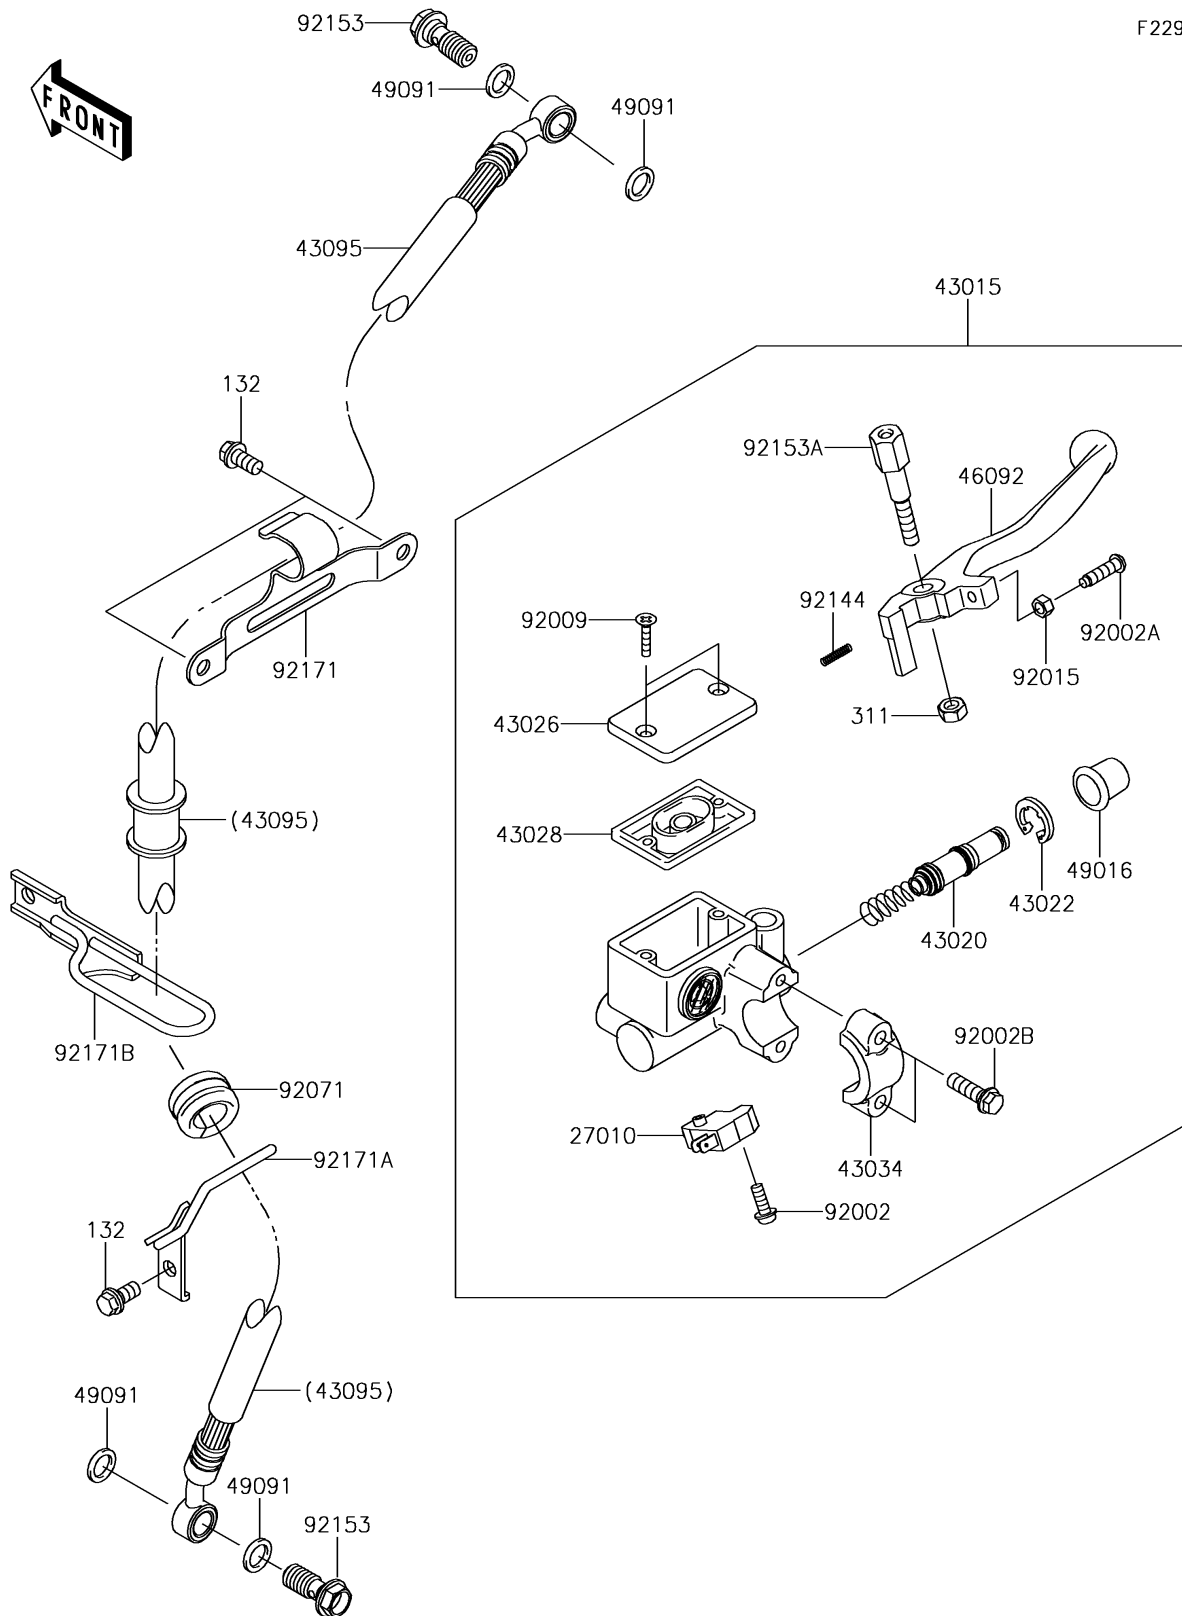

2018 KLR650

PARTS DIAGRAM

Front Master Cylinder

F2291

2018 KLR650

PARTS LIST

Front Master Cylinder

Kawasaki

Let the Good Times Roll®

ITEM NAME

PART NUMBER

QUANTITY
