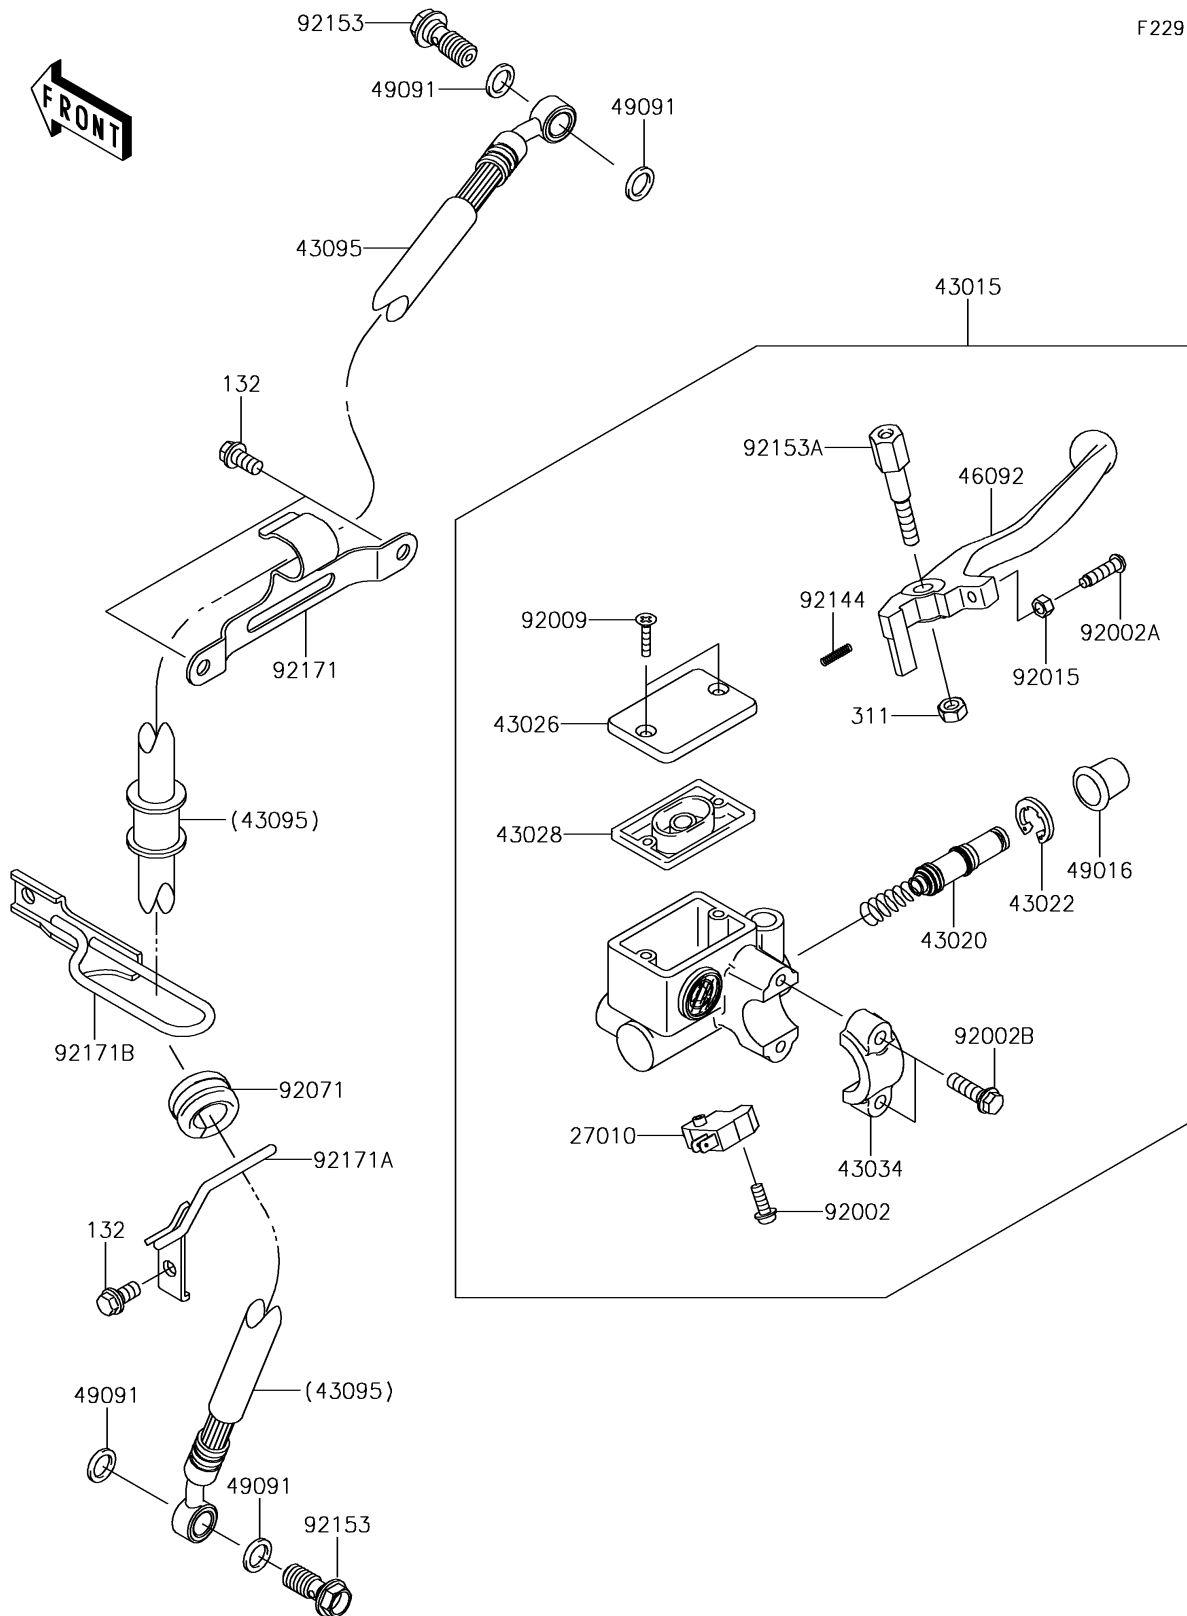

2018 KLR™ 650

PARTS DIAGRAM

Front Master Cylinder

F2291

2018 KLR™ 650

PARTS LIST

Front Master Cylinder

Kawasaki

Let the Good Times Roll®

ITEM NAME

PART NUMBER

QUANTITY
