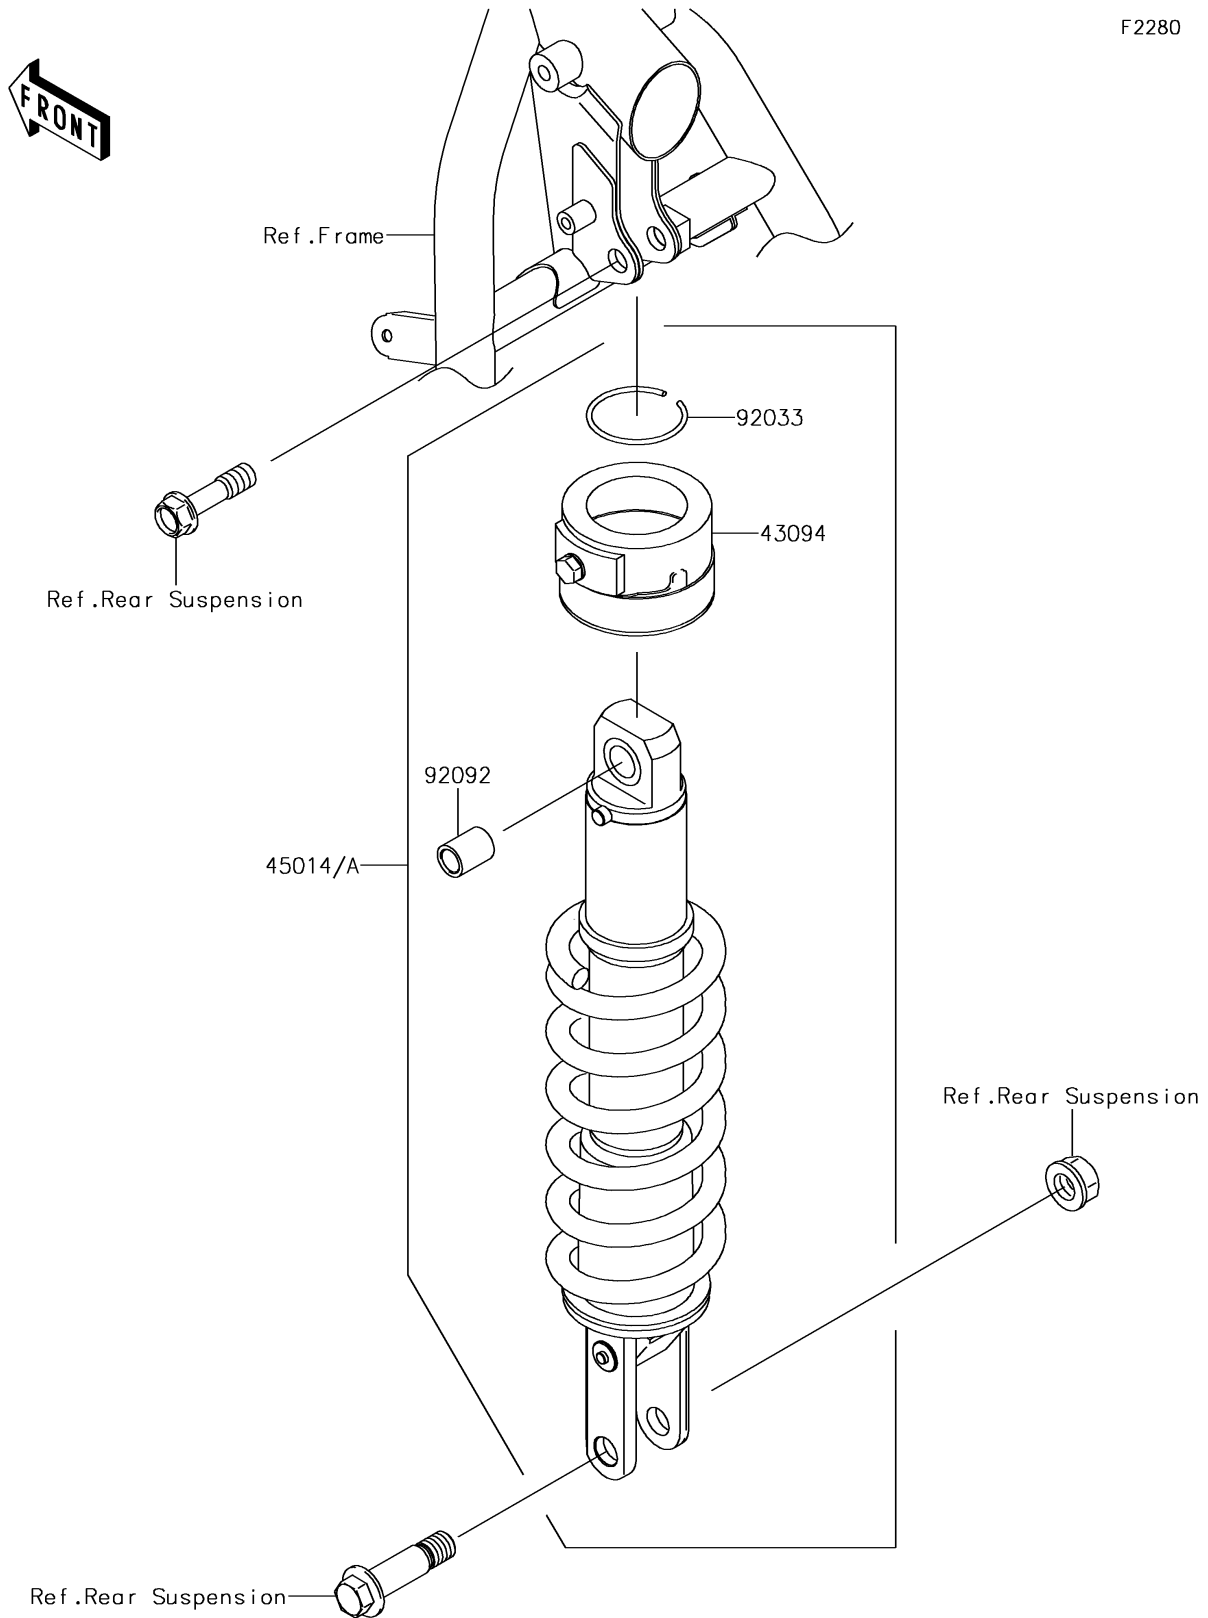

2018 KLR™ 650

PARTS DIAGRAM

Shock Absorber(s)

F2280

2018 KLR™ 650

PARTS LIST

Shock Absorber(s)

ITEM NAME

PART NUMBER

QUANTITY
