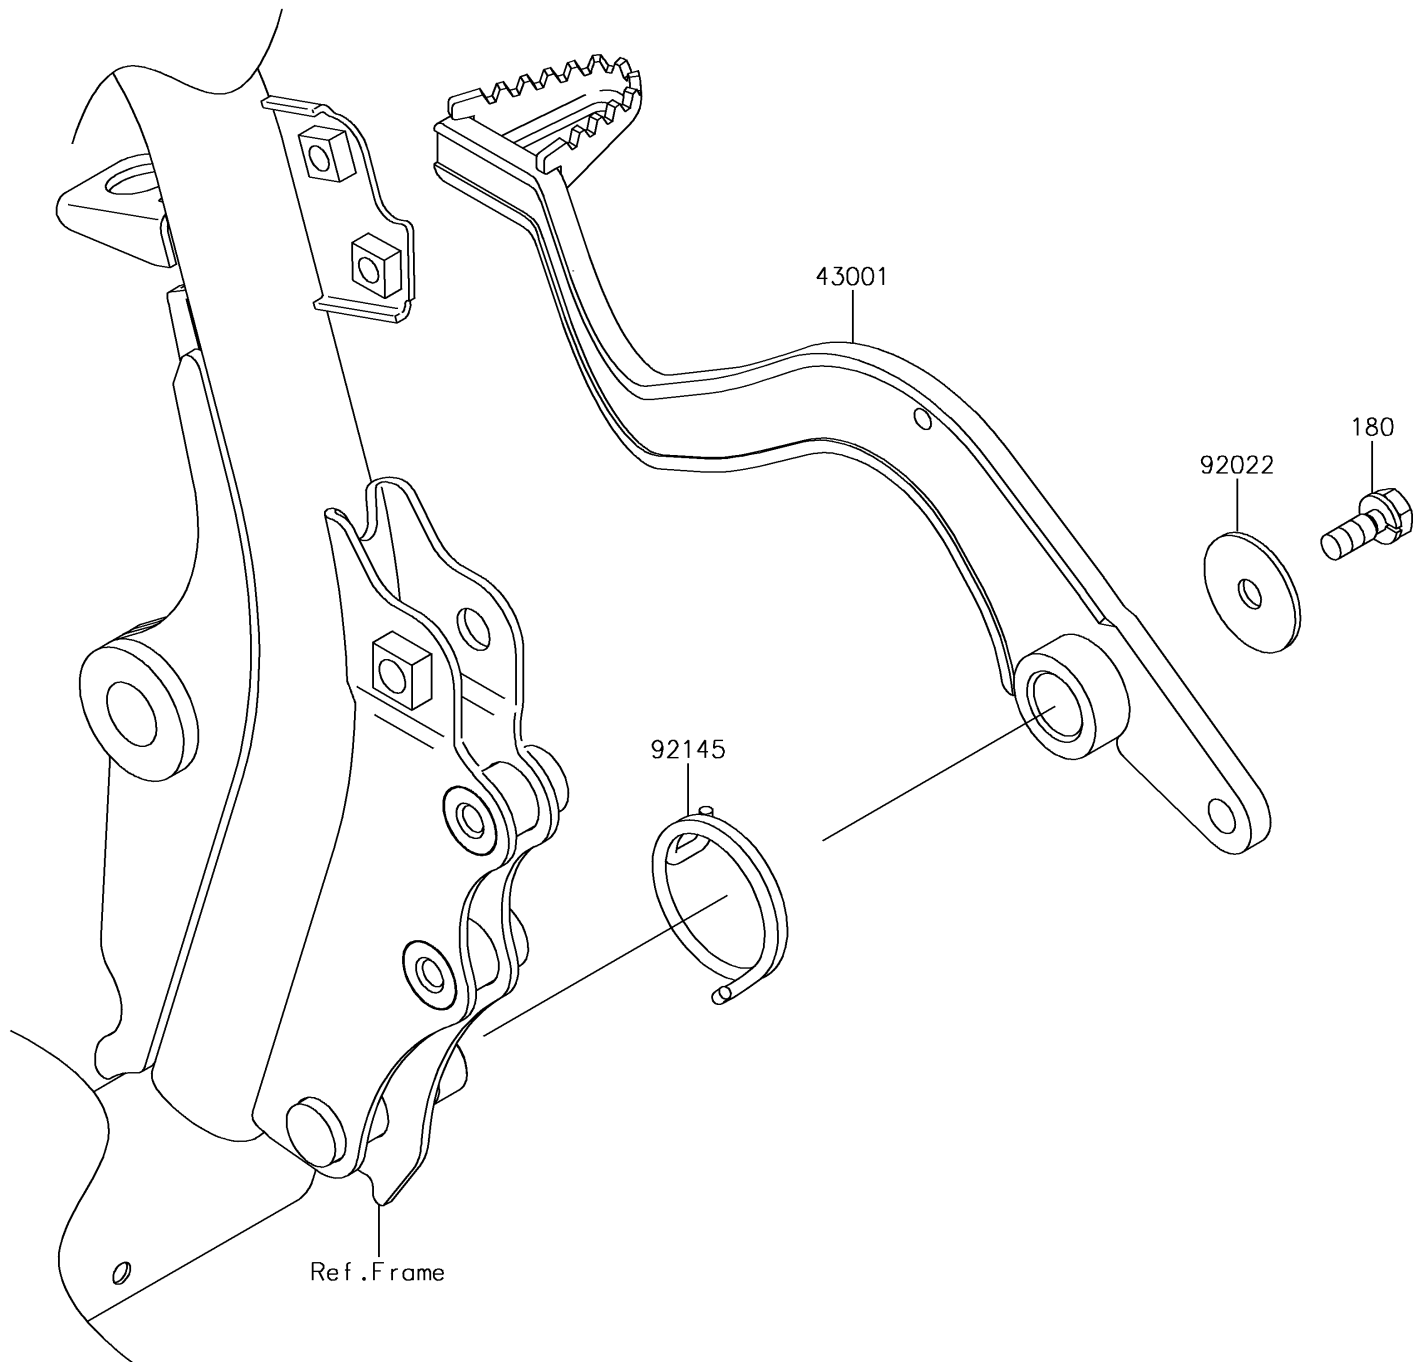

2018 KLR650

PARTS DIAGRAM

Brake Pedal

F2260

2018 KLR650

PARTS LIST

Brake Pedal

ITEM NAME

PART NUMBER

QUANTITY
