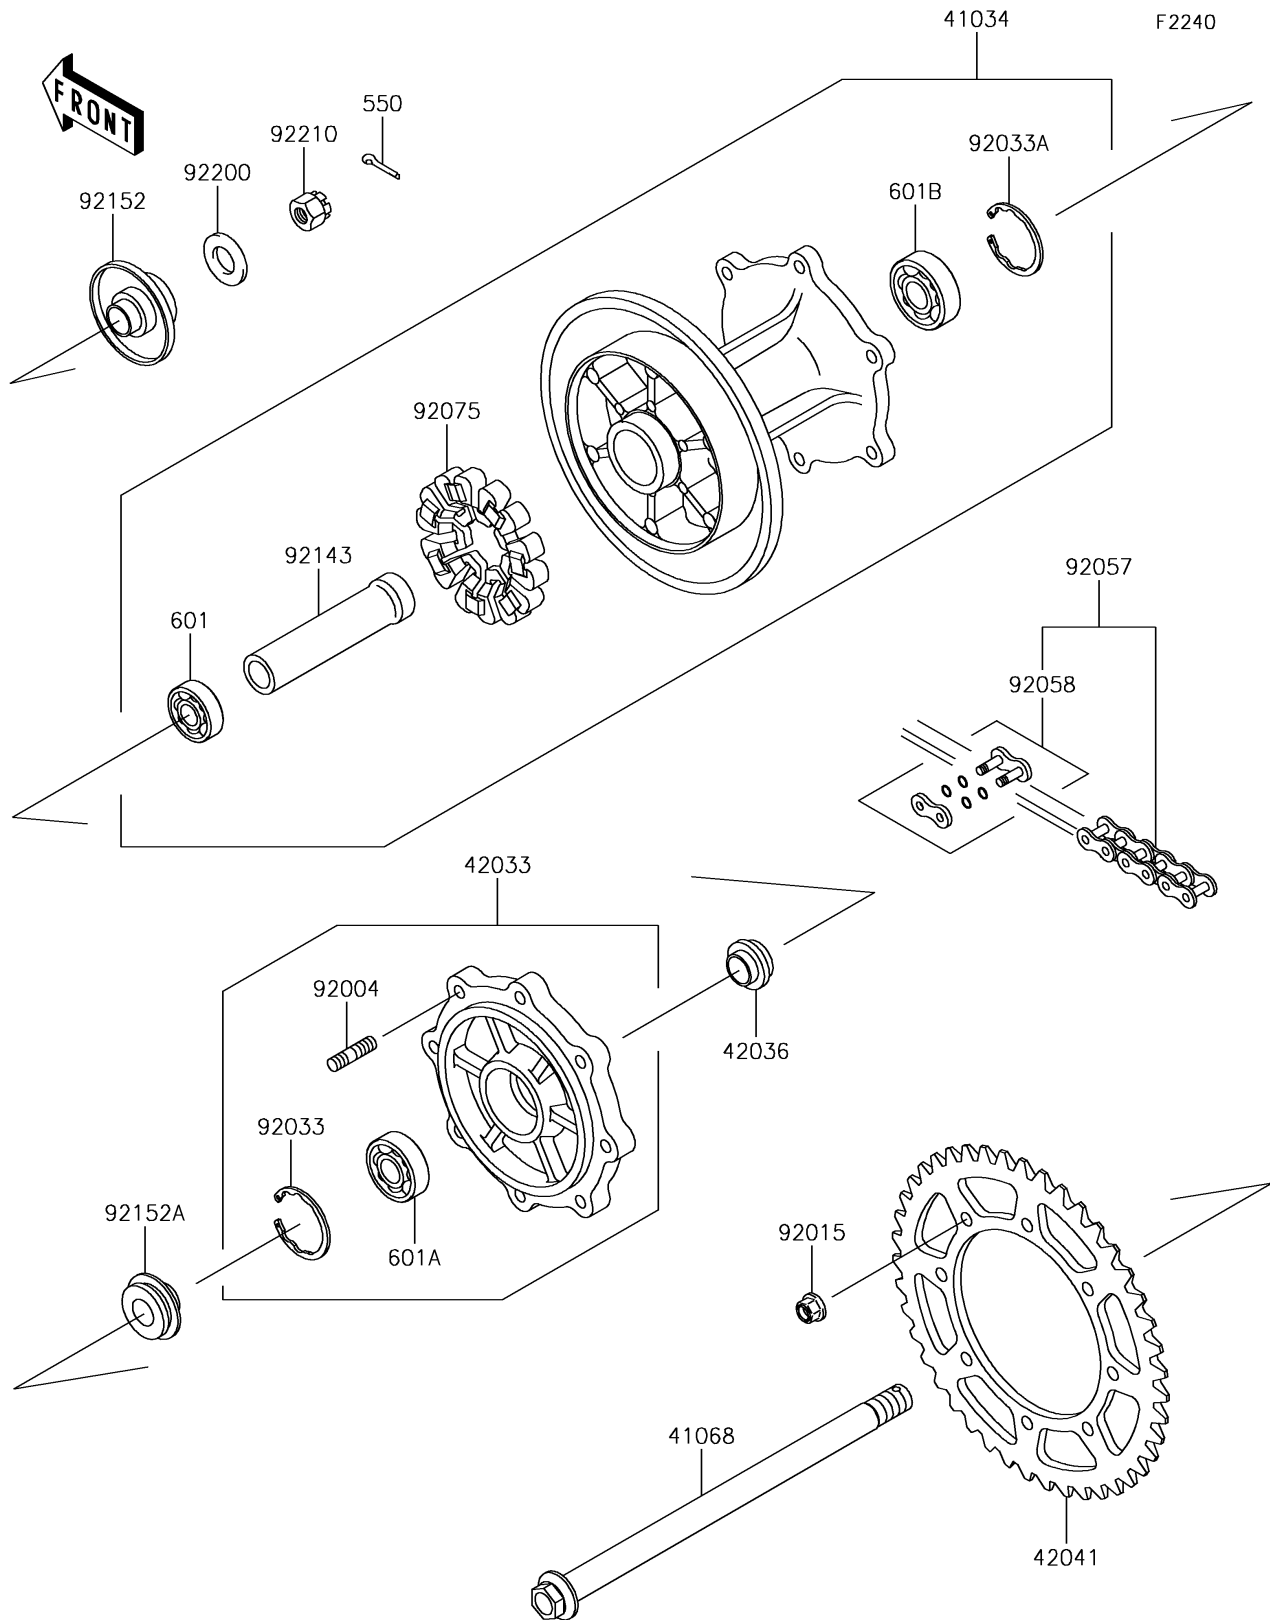

2018 KLR650

PARTS DIAGRAM

Rear Hub

2018 KLR650

PARTS LIST

Rear Hub

ITEM NAME

PART NUMBER

QUANTITY
