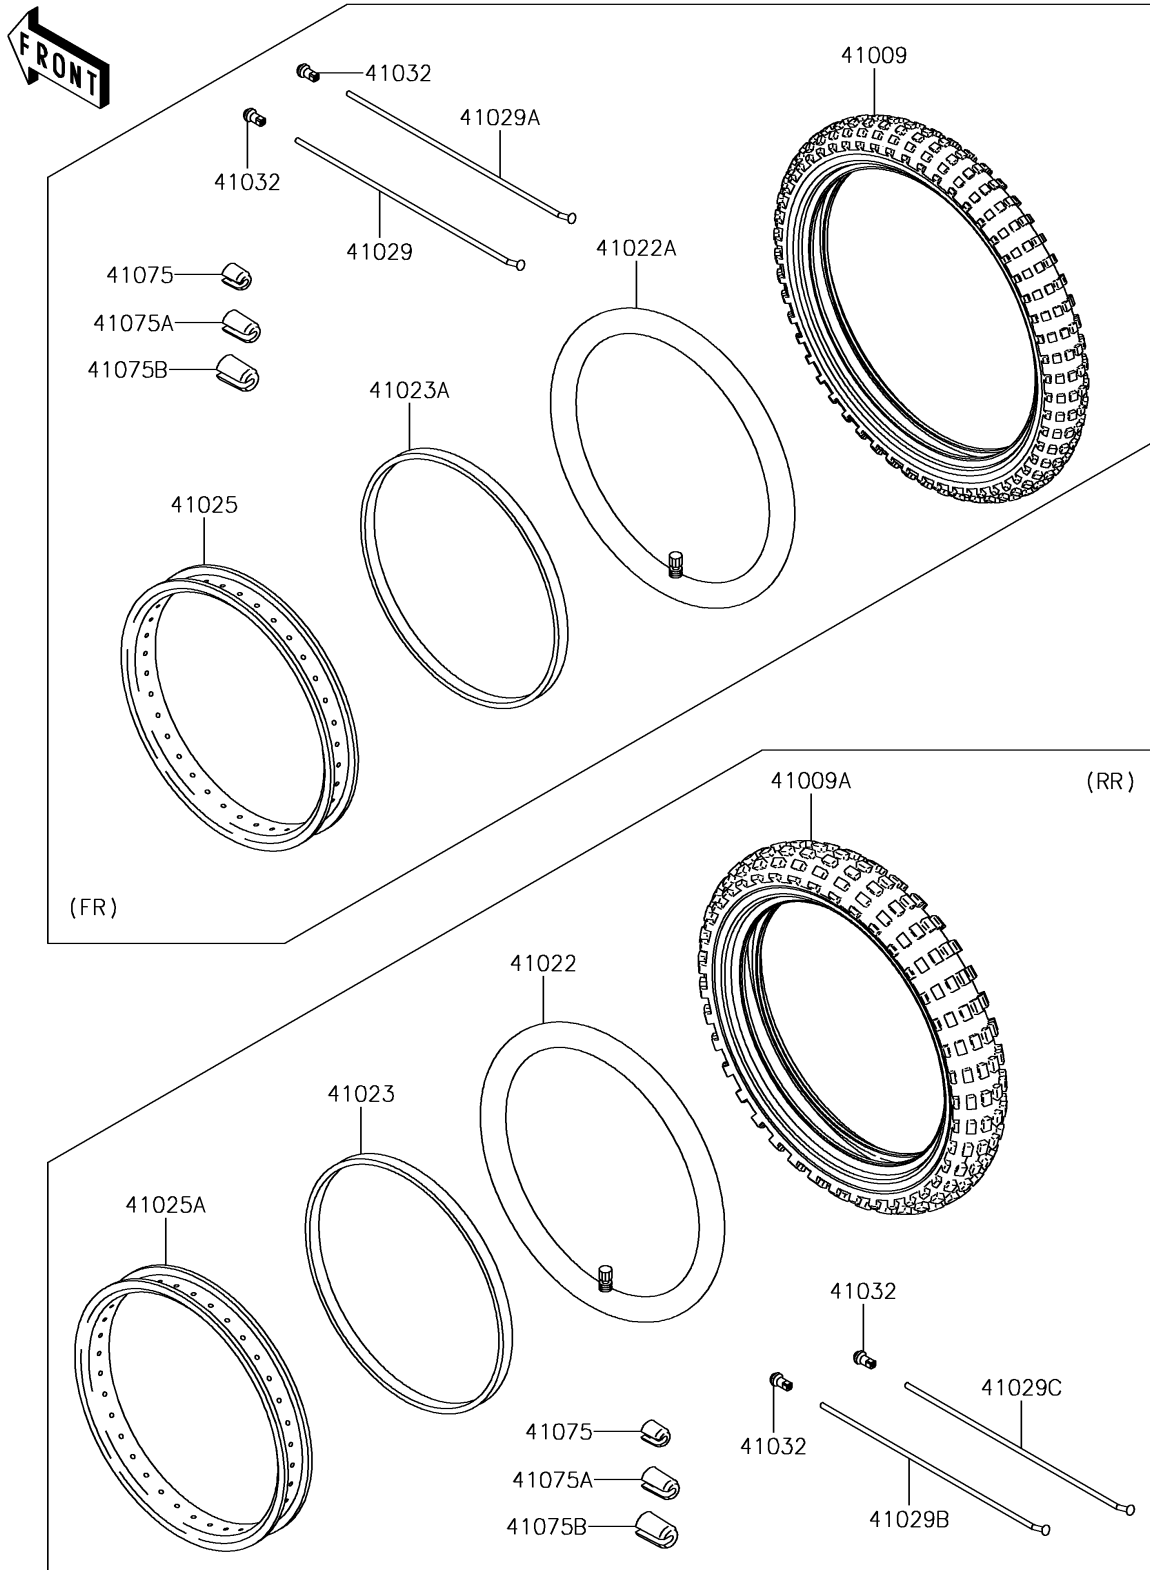

2018 KLR™ 650

PARTS DIAGRAM

Wheels/Tires

F2210

2018 KLR™ 650

PARTS LIST

Wheels/Tires

Kawasaki

Let the Good Times Roll®

ITEM NAME

PART NUMBER

QUANTITY
