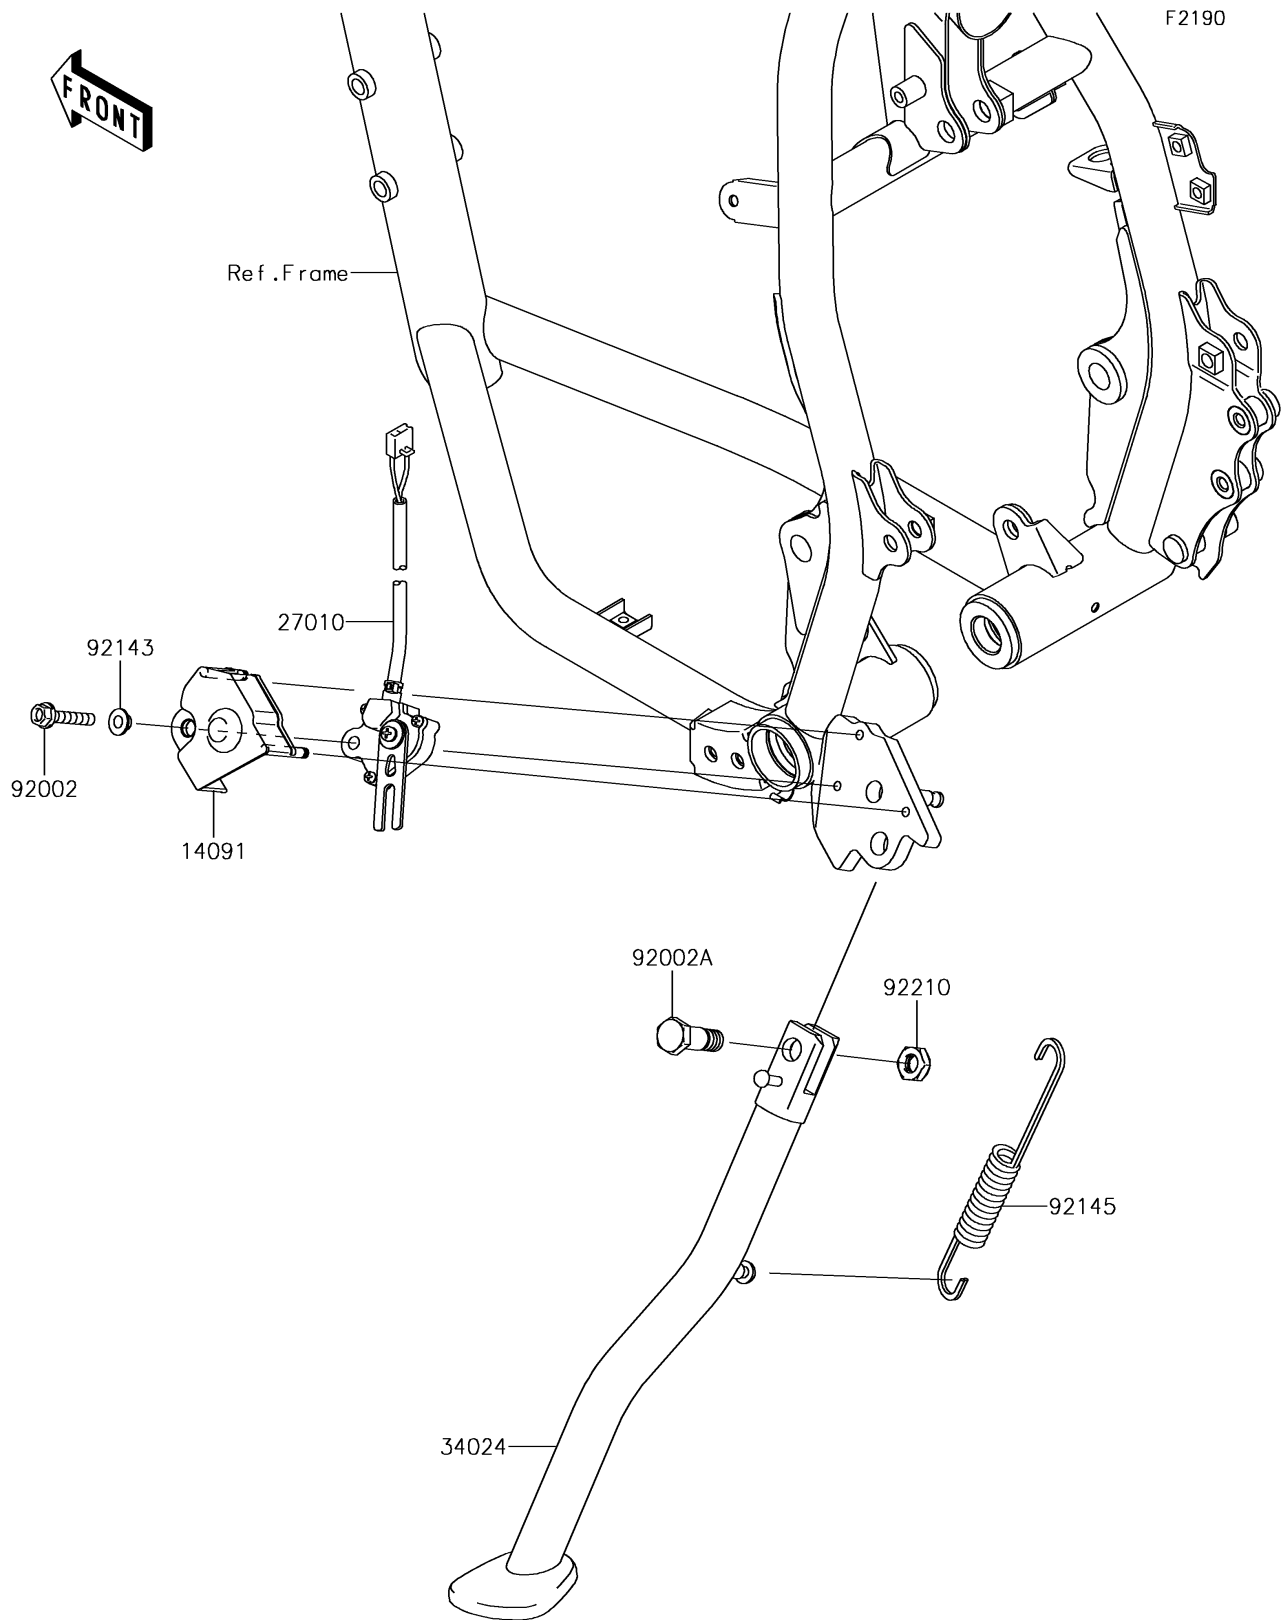

2018 KLR™ 650

PARTS DIAGRAM

Stand(s)

2018 KLR™ 650

PARTS LIST

Stand(s)

Kawasaki

Let the Good Times Roll®

ITEM NAME

PART NUMBER

QUANTITY
