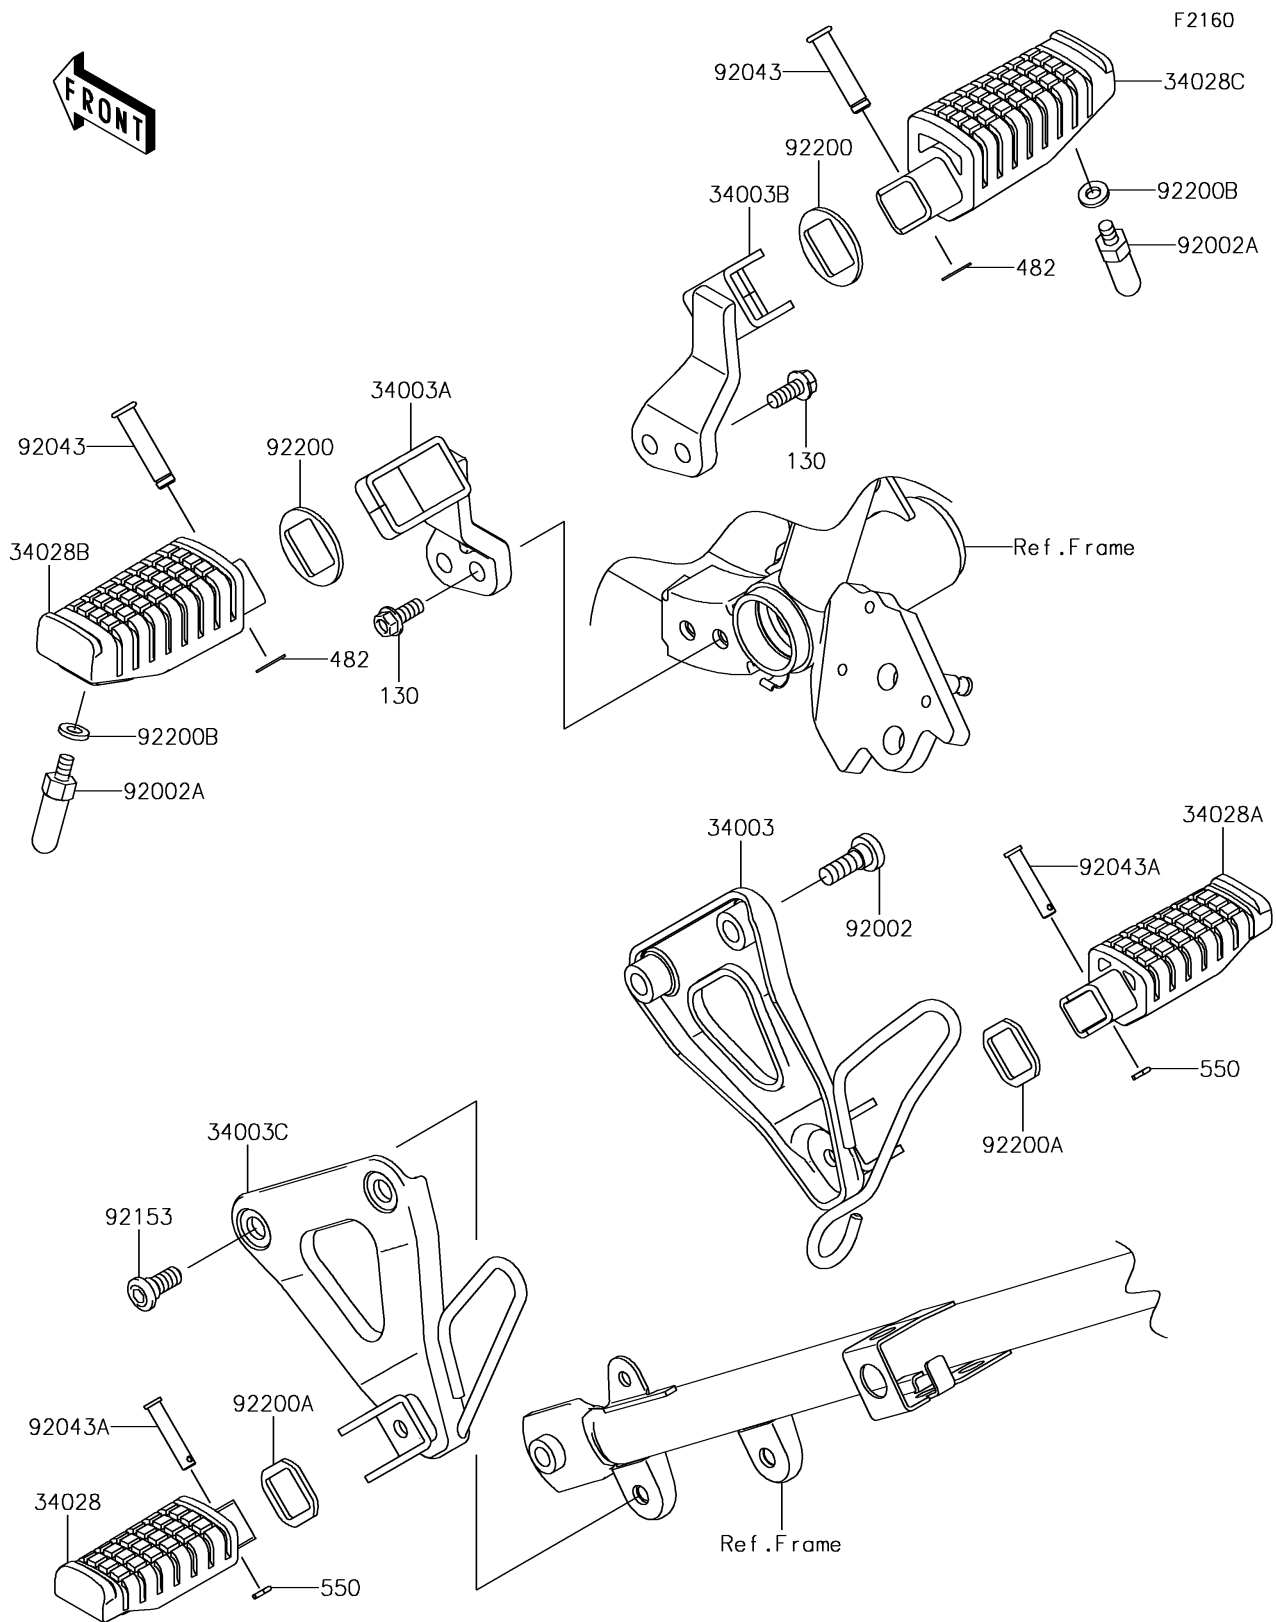

2018 KLR™ 650

PARTS DIAGRAM

Footrests

2018 KLR™ 650

PARTS LIST

Footrests

ITEM NAME

PART NUMBER

QUANTITY
