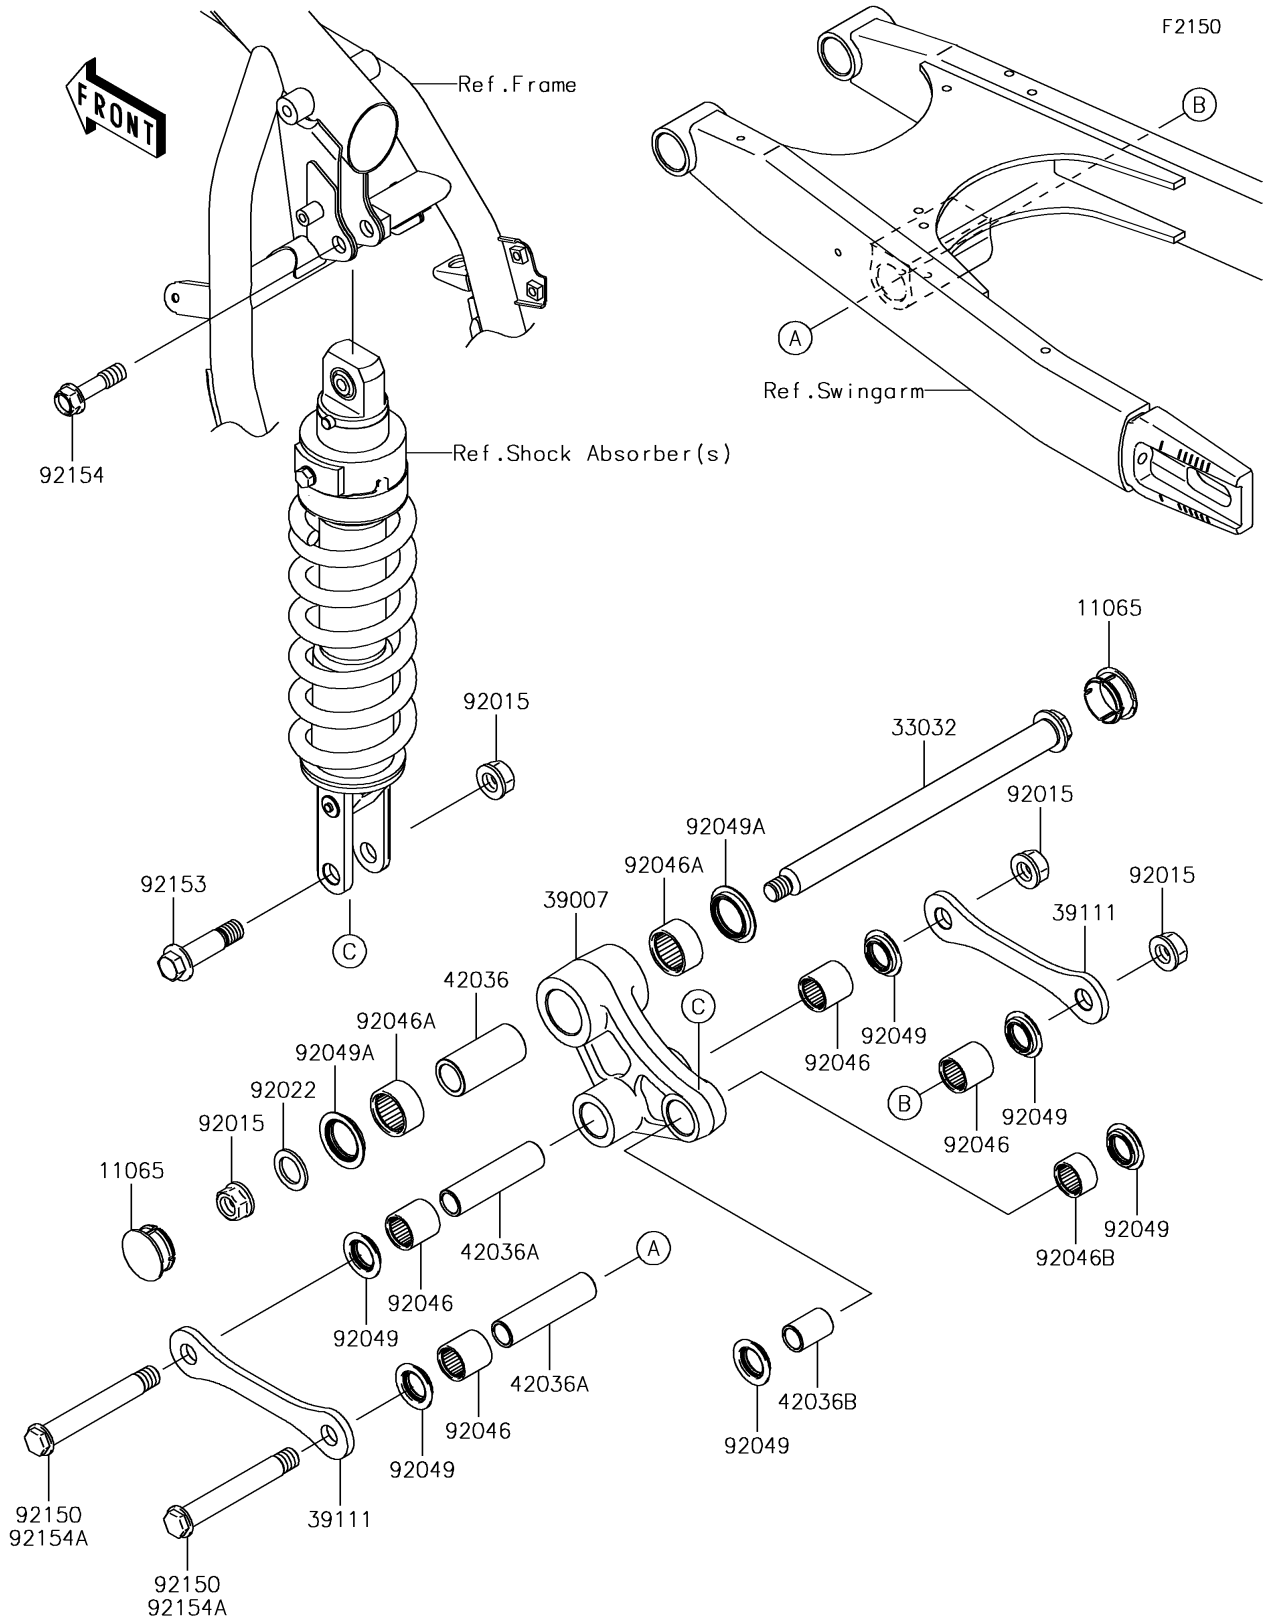

2018 KLR™ 650

PARTS DIAGRAM

Rear Suspension

2018 KLR™ 650

PARTS LIST

Rear Suspension

Kawasaki

Let the Good Times Roll®

ITEM NAME

PART NUMBER

QUANTITY
