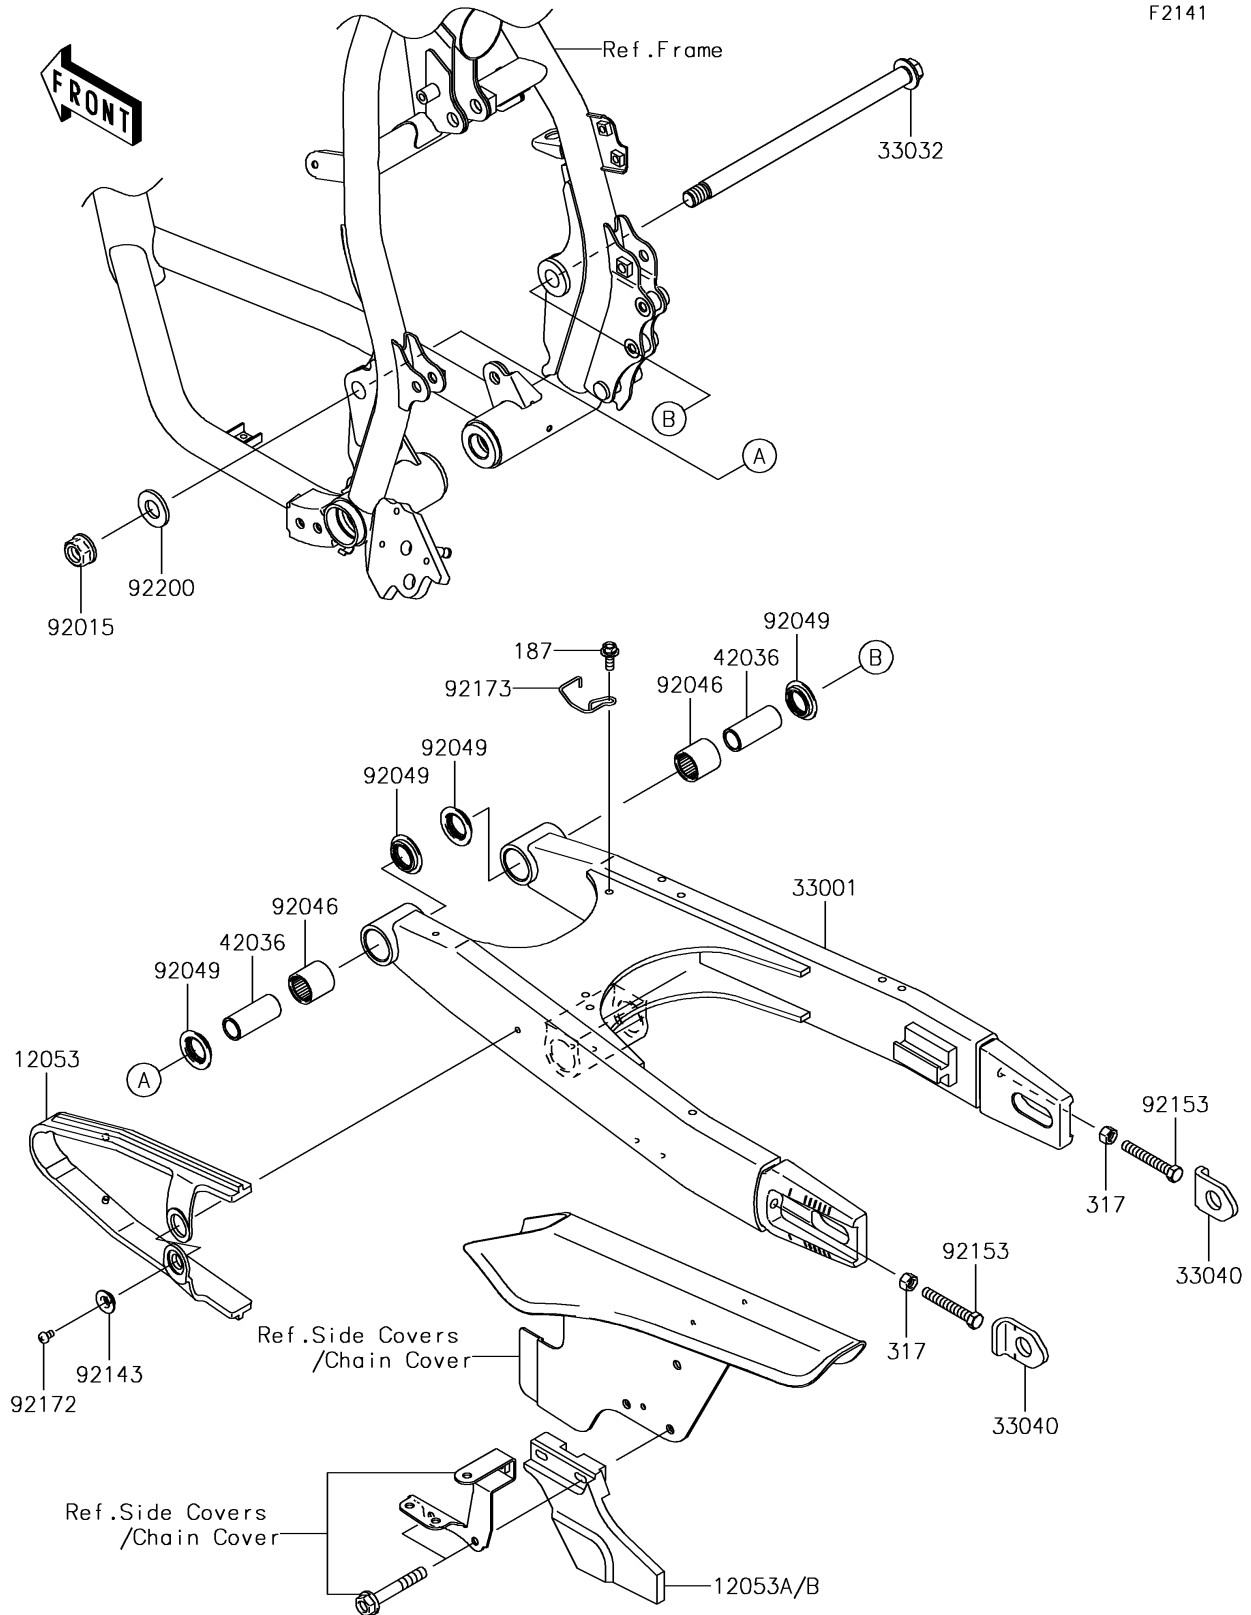

2018 KLR™ 650

PARTS DIAGRAM

Swingarm

F2141

2018 KLR™ 650

PARTS LIST

Swingarm

Kawasaki

Let the Good Times Roll®

ITEM NAME

PART NUMBER

QUANTITY
