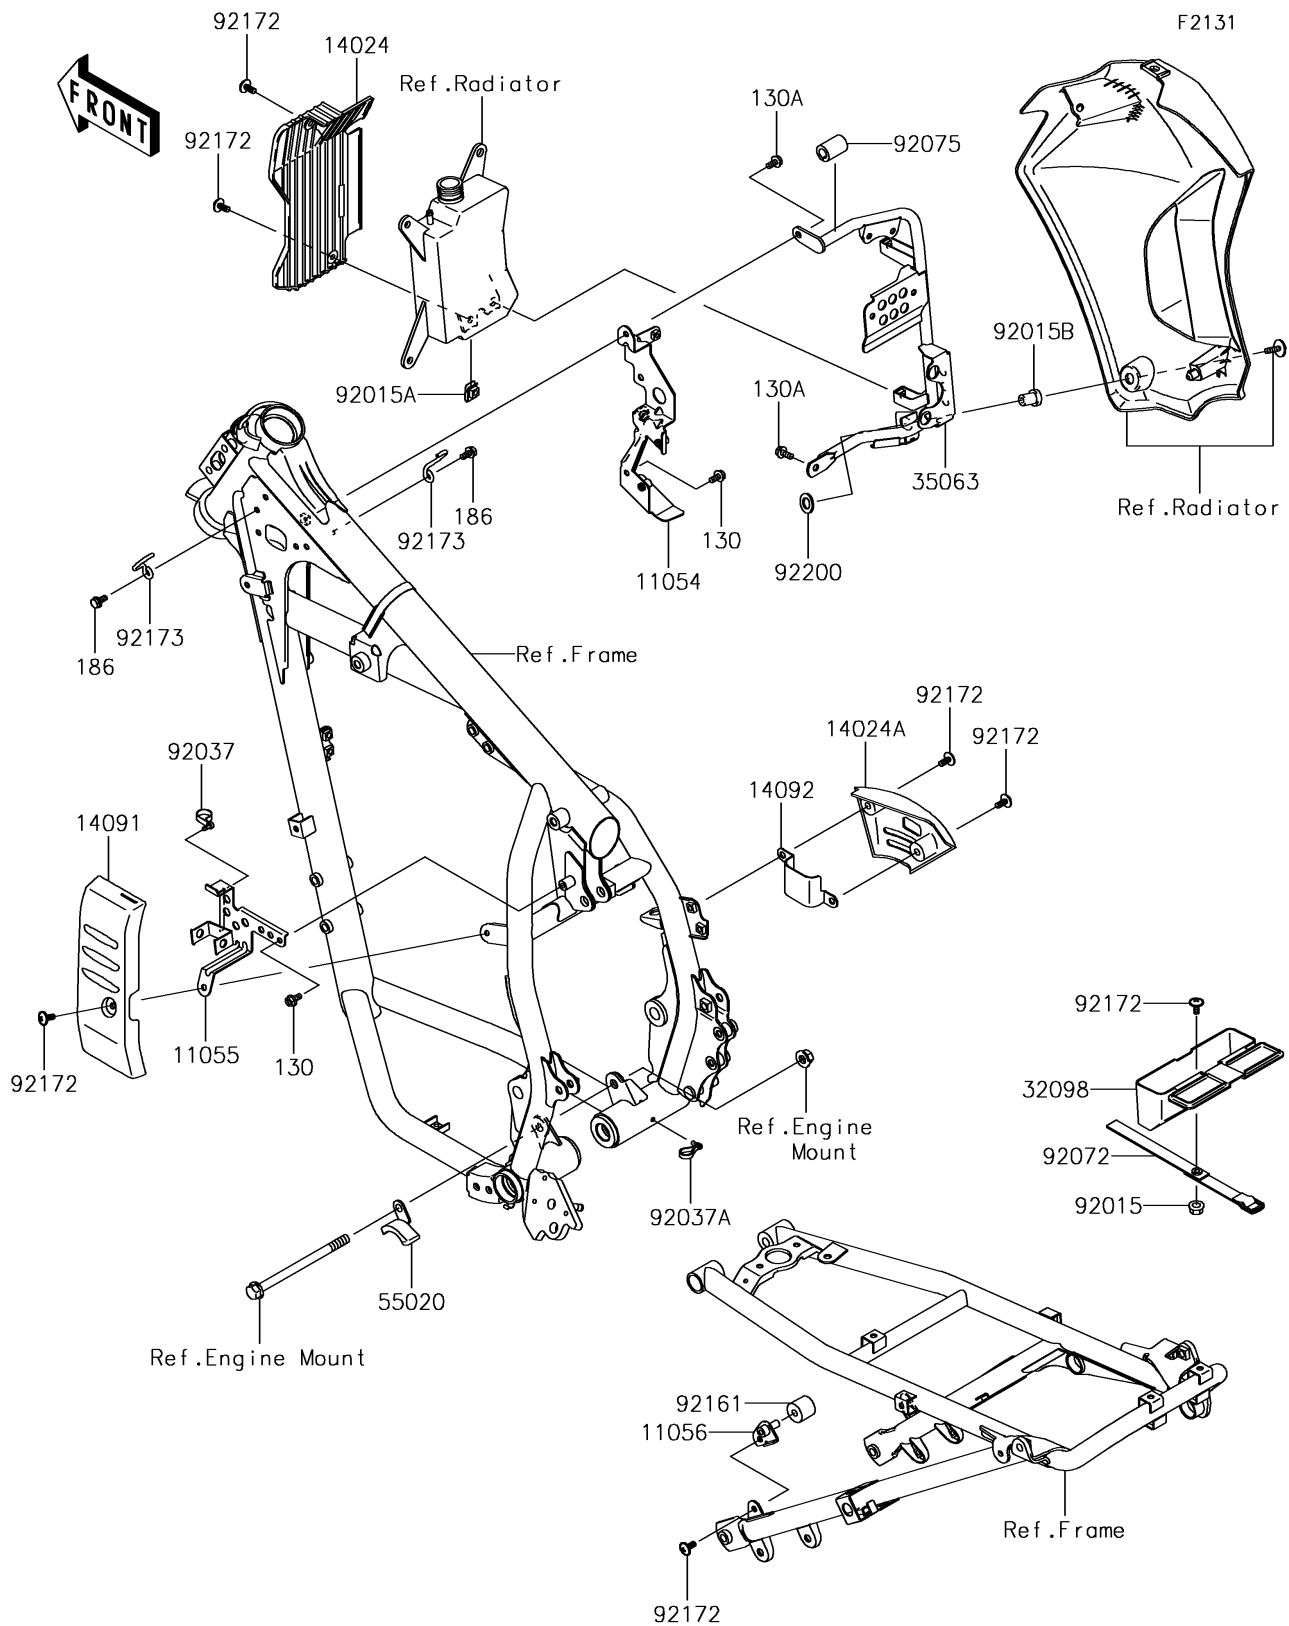

2018 KLR™ 650

PARTS DIAGRAM

Frame Fittings

2018 KLR™ 650

PARTS LIST

Frame Fittings

Kawasaki

Let the Good Times Roll®

ITEM NAME

PART NUMBER

QUANTITY
