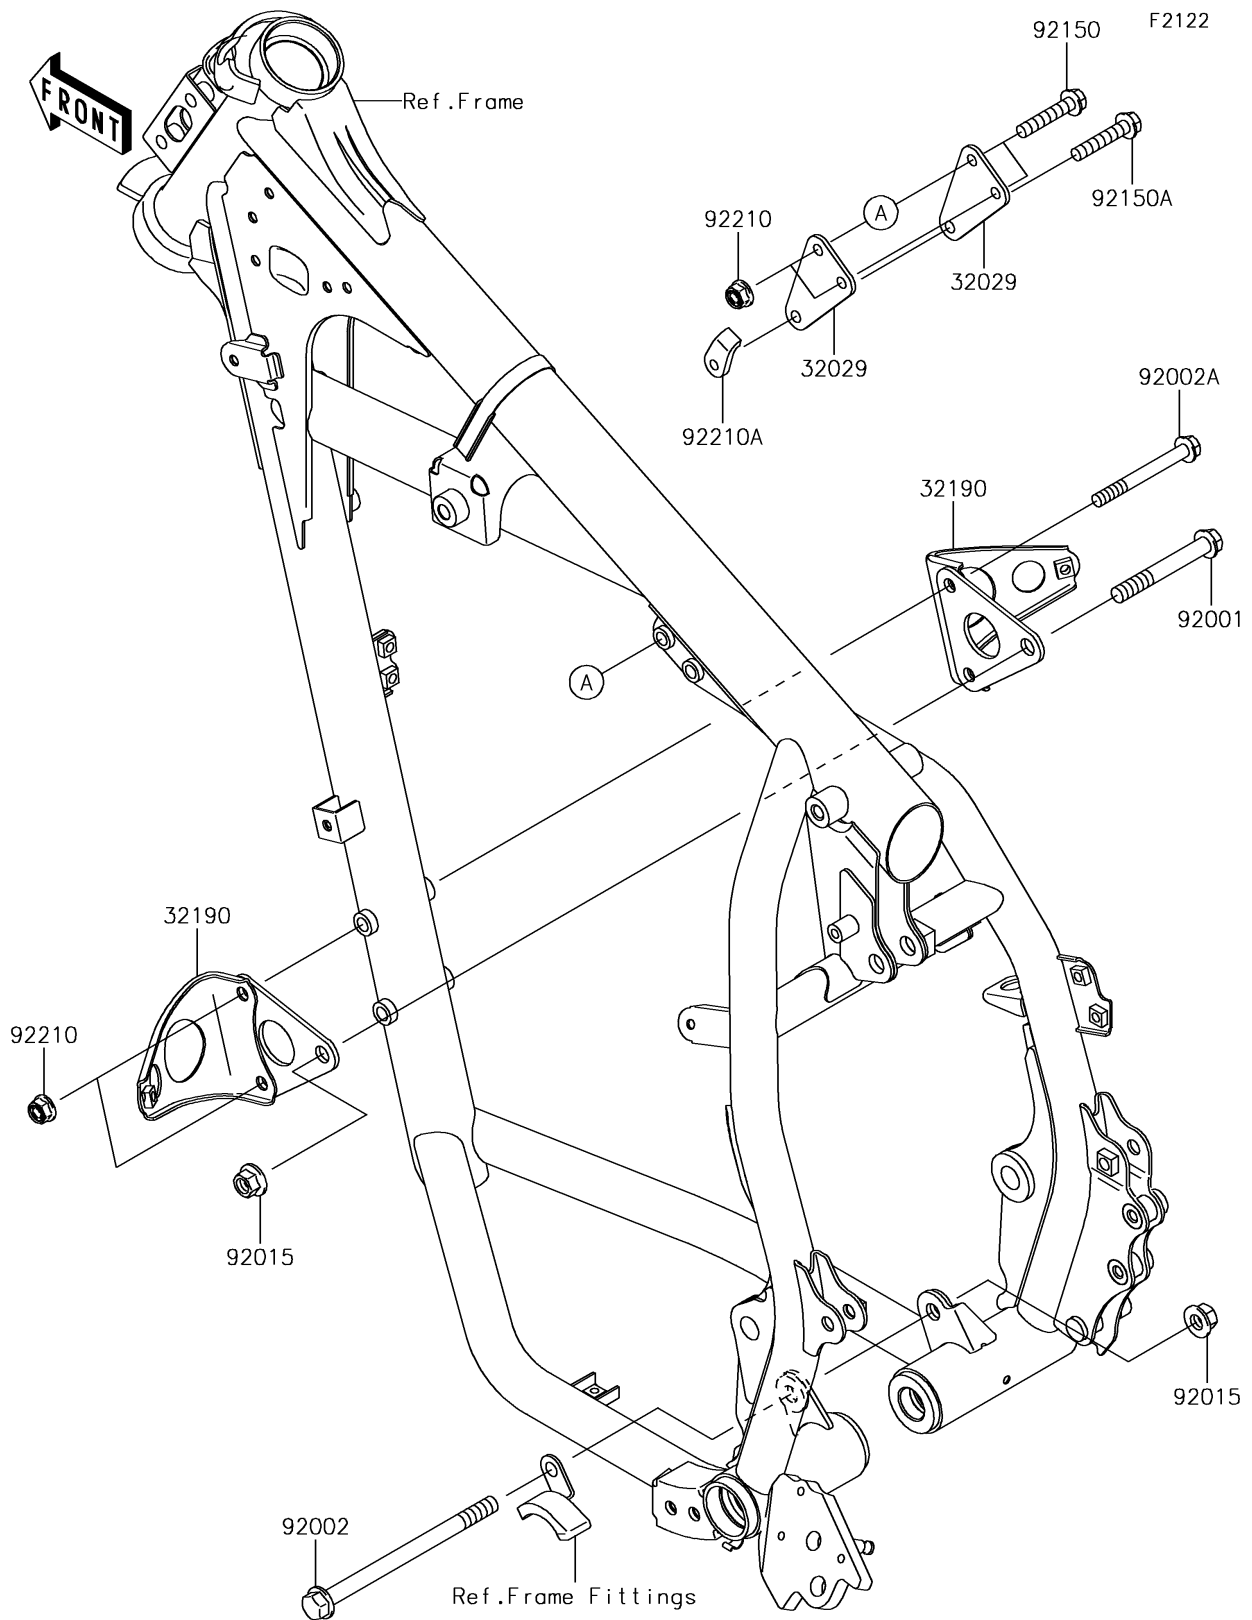

2018 KLR™ 650

PARTS DIAGRAM

Engine Mount

2018 KLR™ 650

PARTS LIST

Engine Mount

Kawasaki

Let the Good Times Roll®

ITEM NAME

PART NUMBER

QUANTITY
