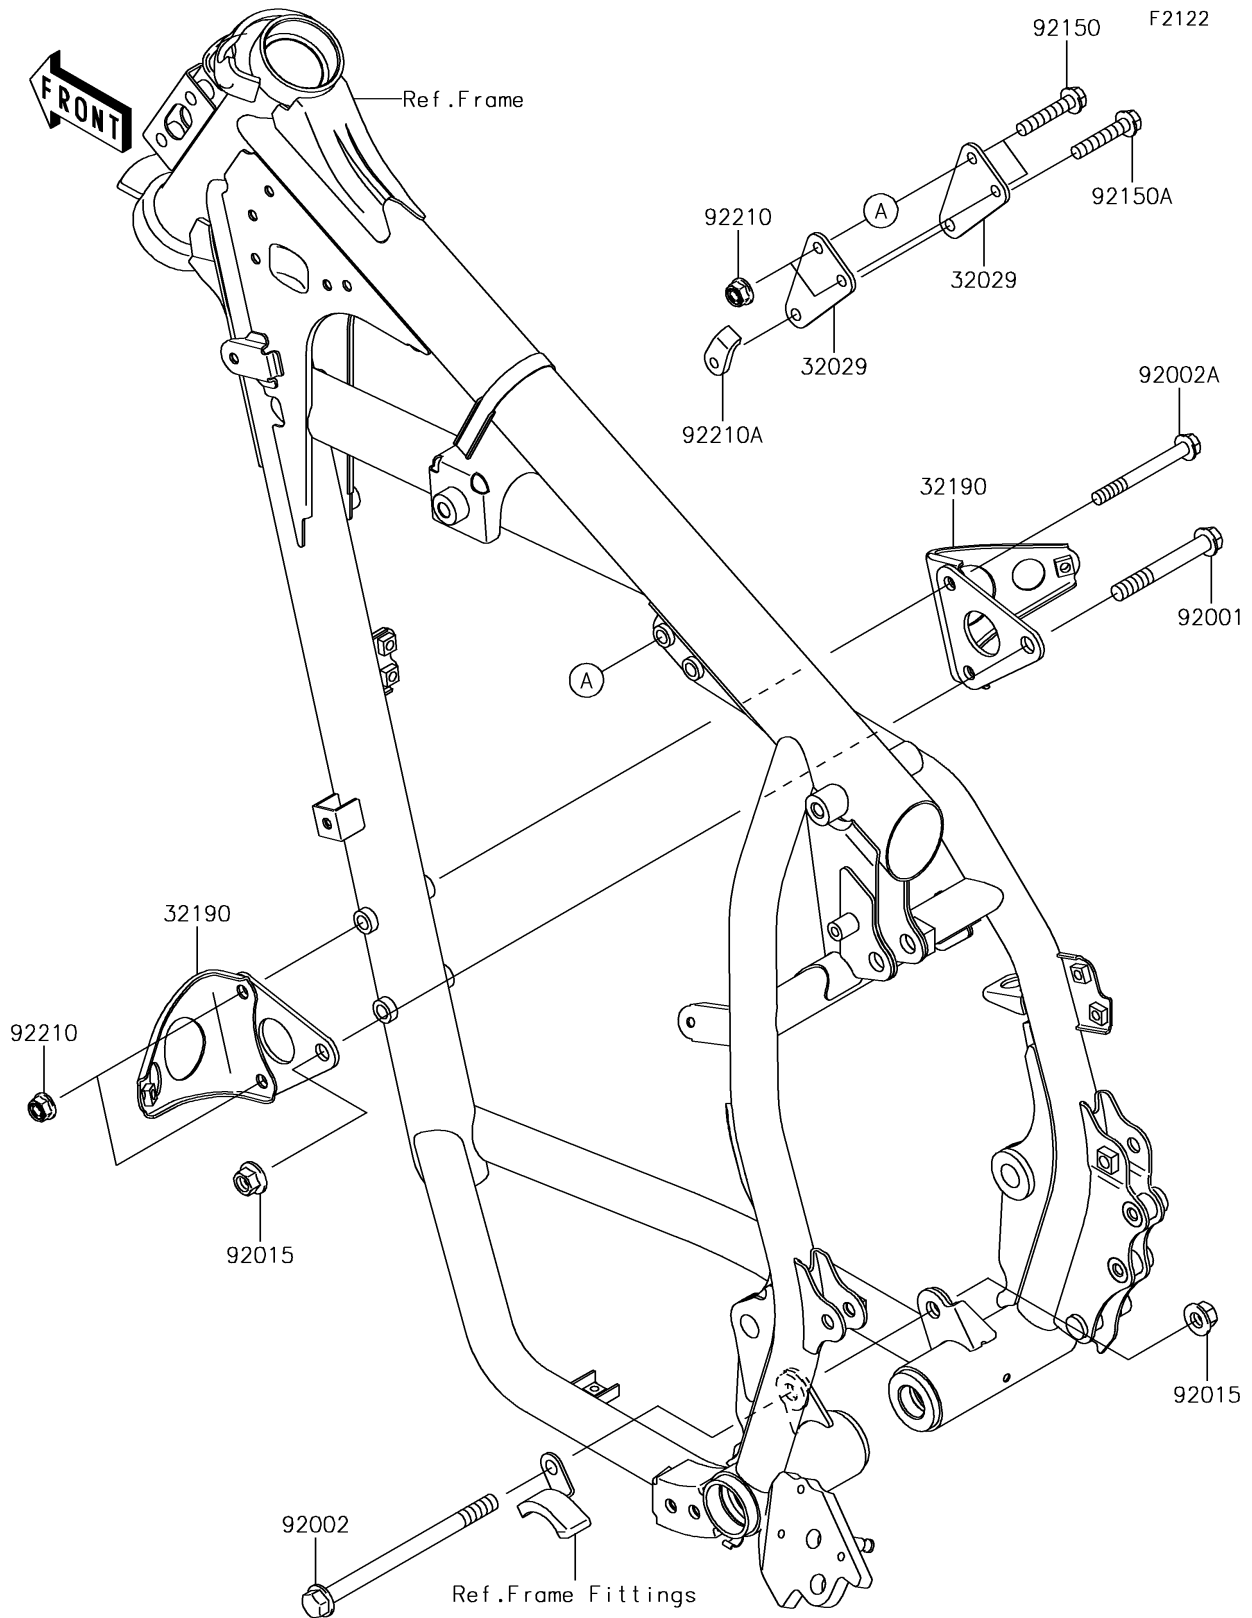

2018 KLR650

PARTS DIAGRAM

Engine Mount

2018 KLR650

PARTS LIST

Engine Mount

Kawasaki

Let the Good Times Roll®

ITEM NAME

PART NUMBER

QUANTITY
