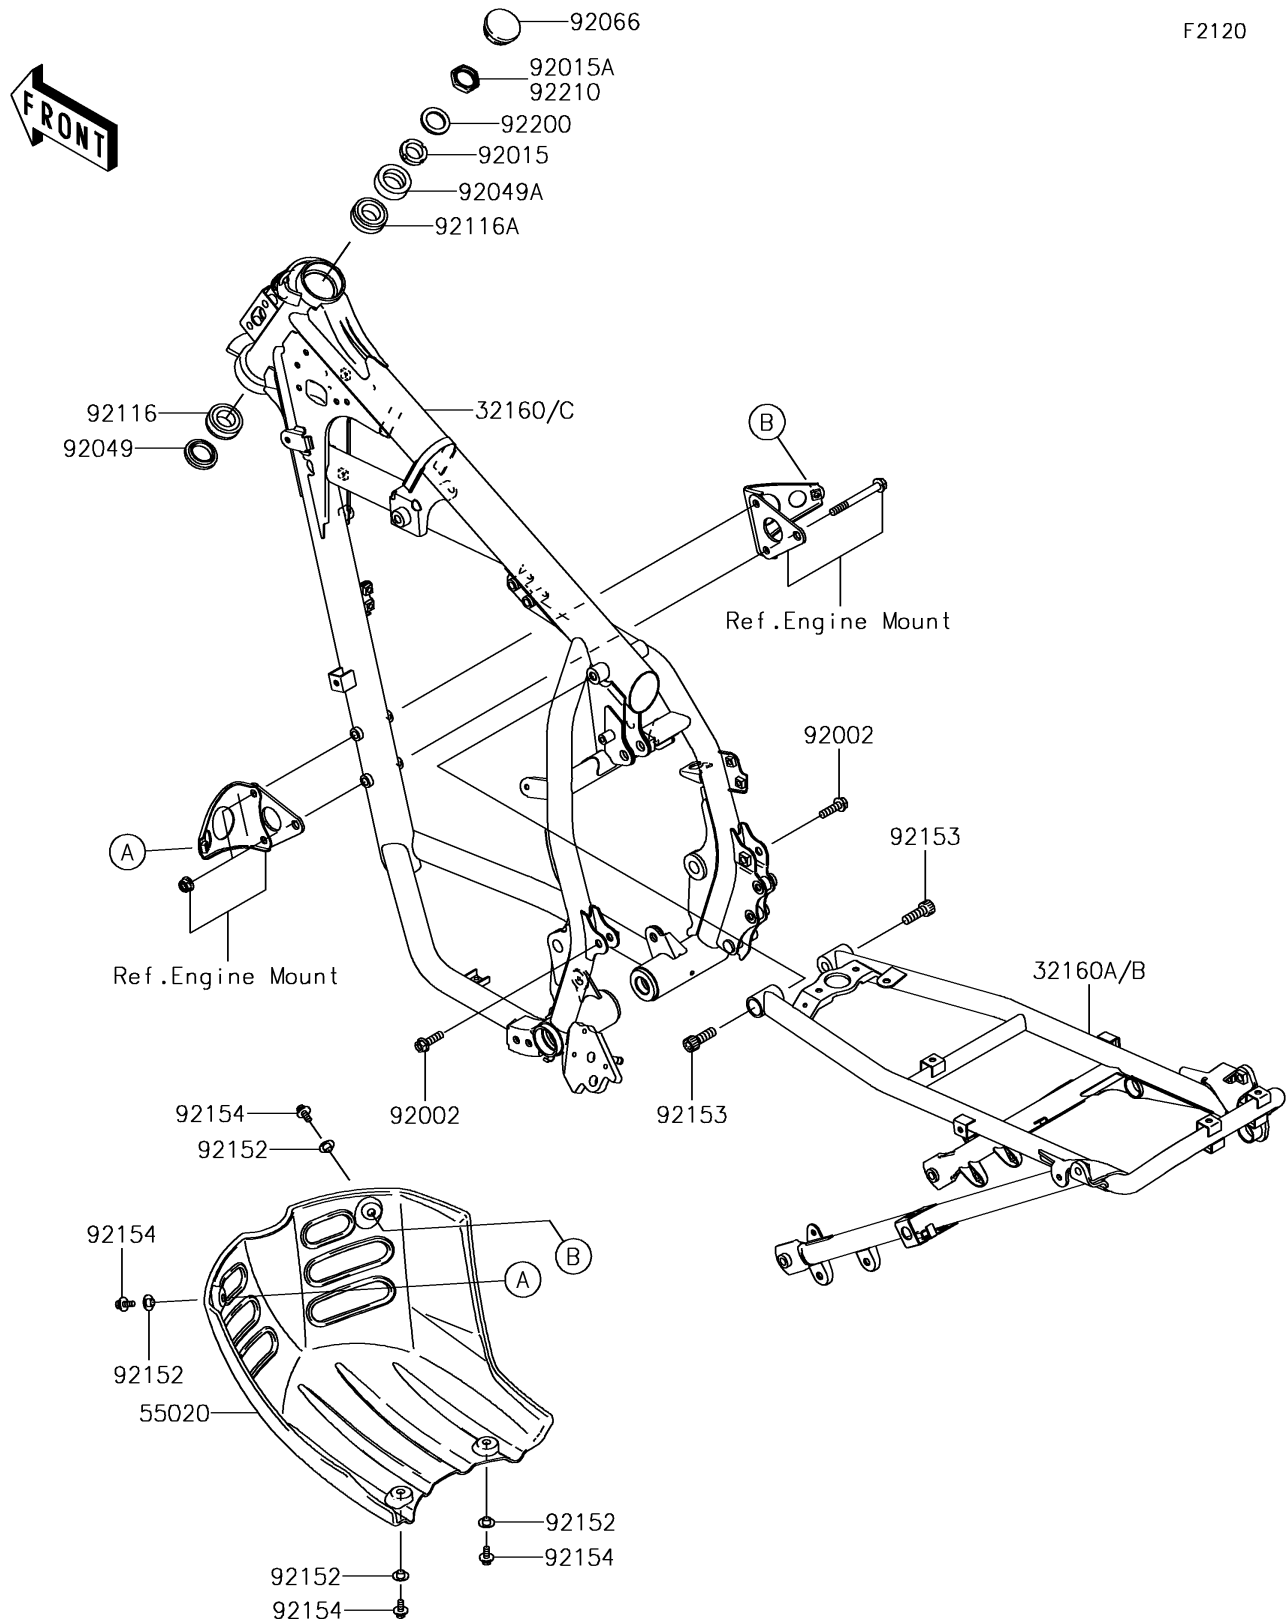

2018 KLR650

PARTS DIAGRAM

Frame

F2120

2018 KLR650

PARTS LIST

Frame

Kawasaki

Let the Good Times Roll®

ITEM NAME

PART NUMBER

QUANTITY
