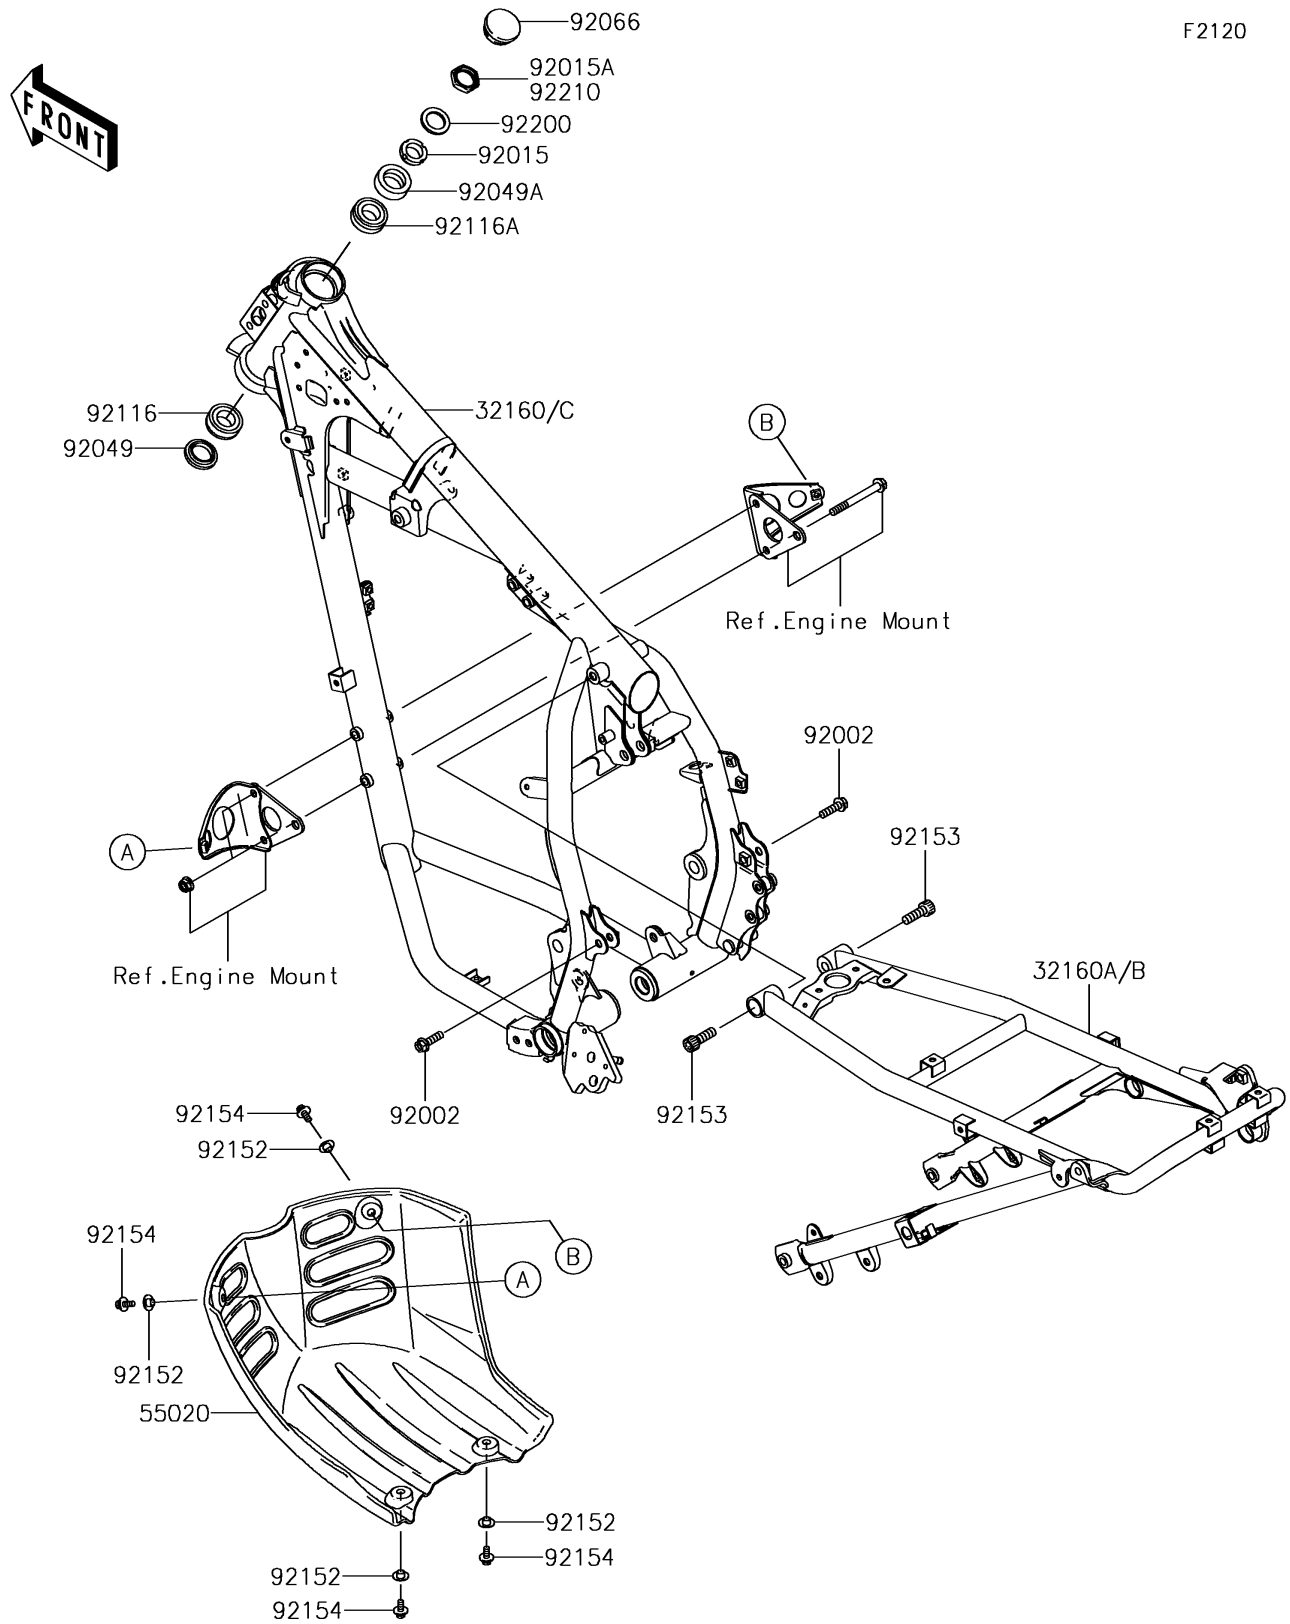

2018 KLR™ 650 CAMO

PARTS DIAGRAM

Frame

F2120

2018 KLR™ 650 CAMO

PARTS LIST

Frame

ITEM NAME

PART NUMBER

QUANTITY
