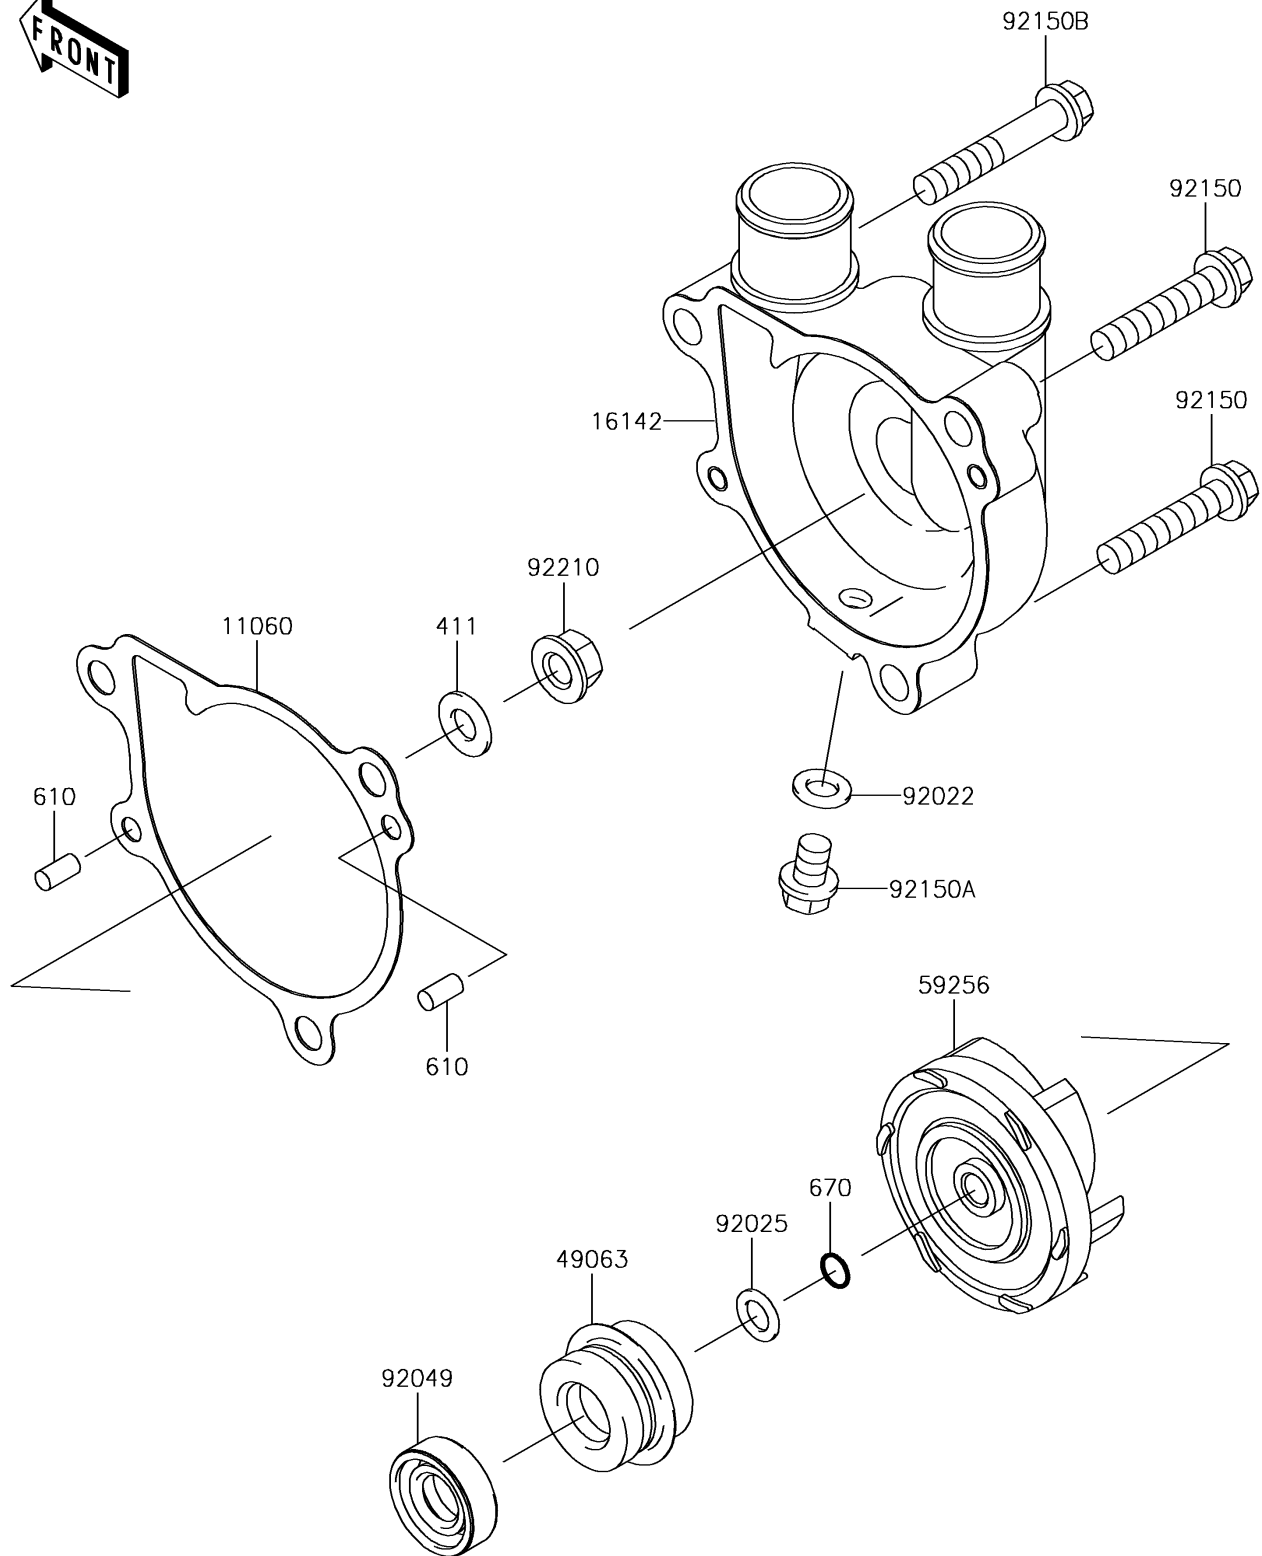

2018 KLR™ 650

PARTS DIAGRAM

Water Pump

E3031

2018 KLR™ 650

PARTS LIST

Water Pump

Kawasaki

Let the Good Times Roll®

ITEM NAME

PART NUMBER

QUANTITY
