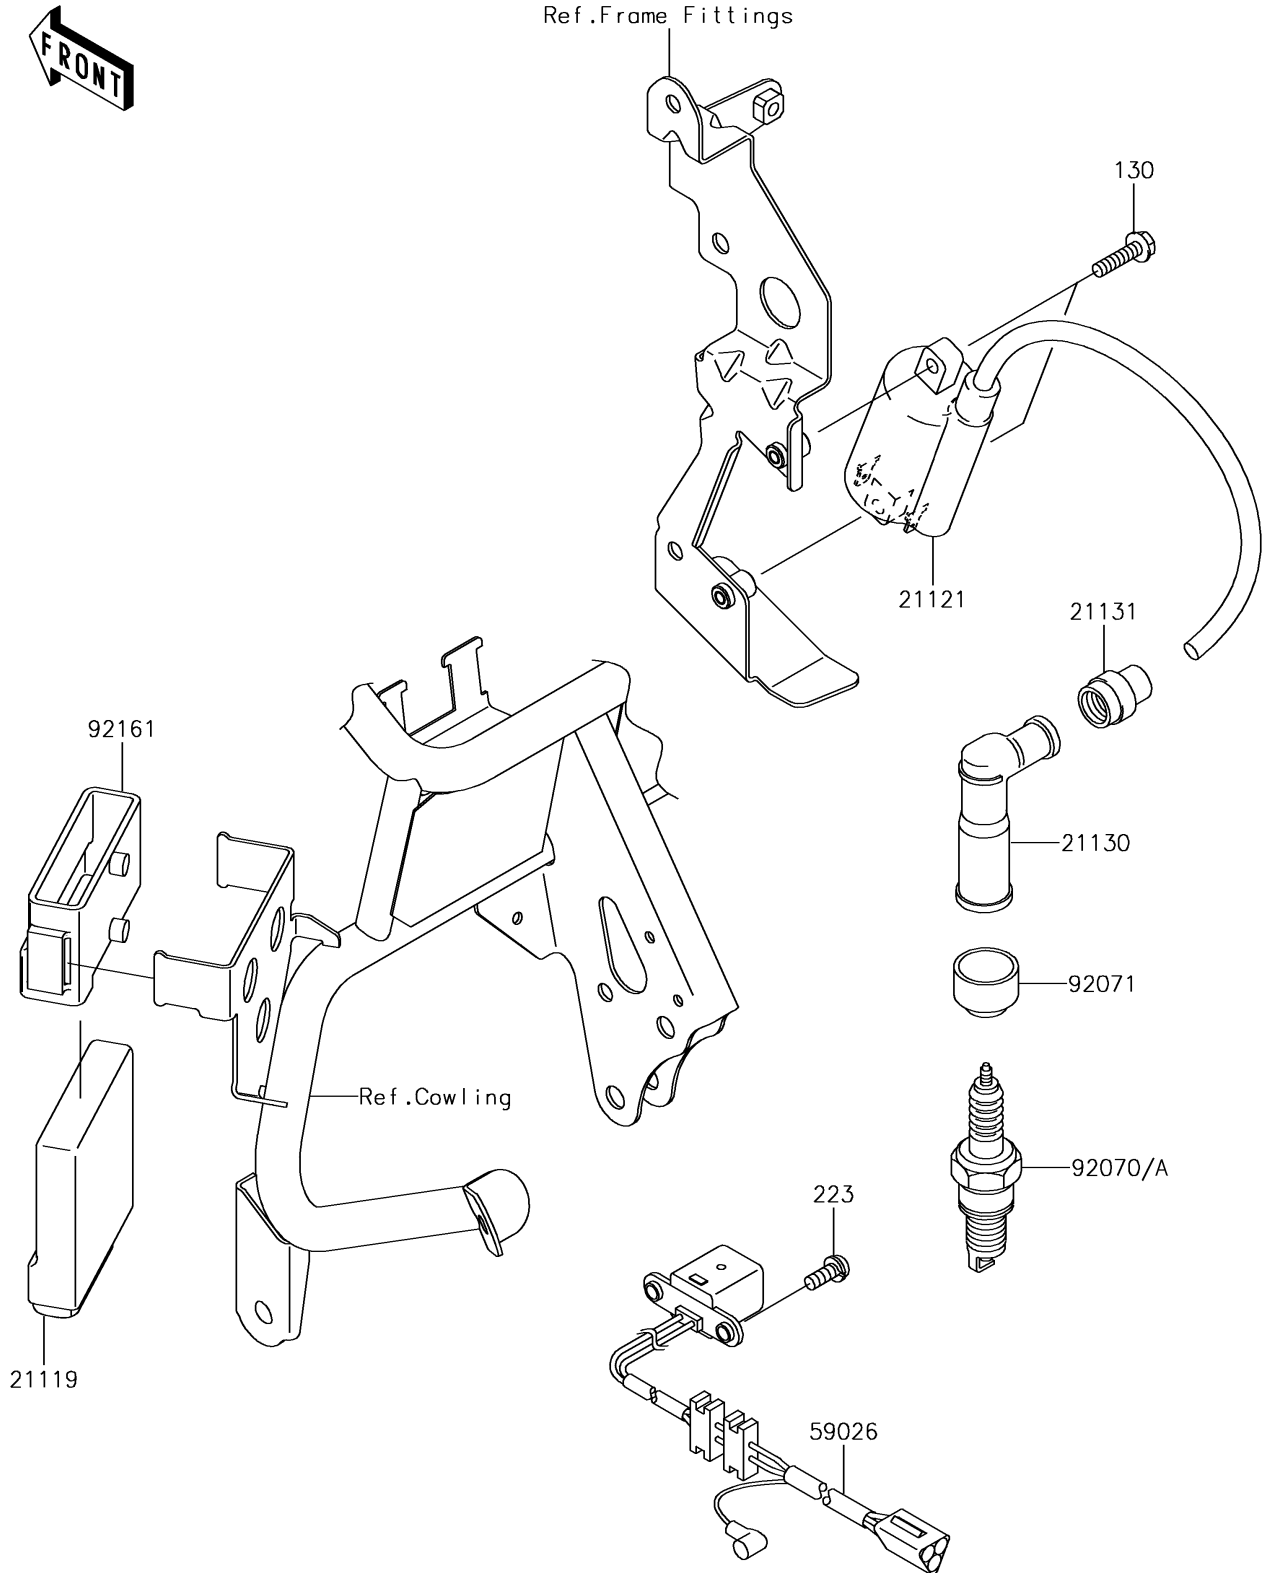

2018 KLR™ 650

PARTS DIAGRAM

Ignition System

E1830

2018 KLR™ 650

PARTS LIST

Ignition System

Kawasaki

Let the Good Times Roll®

ITEM NAME

PART NUMBER

QUANTITY
