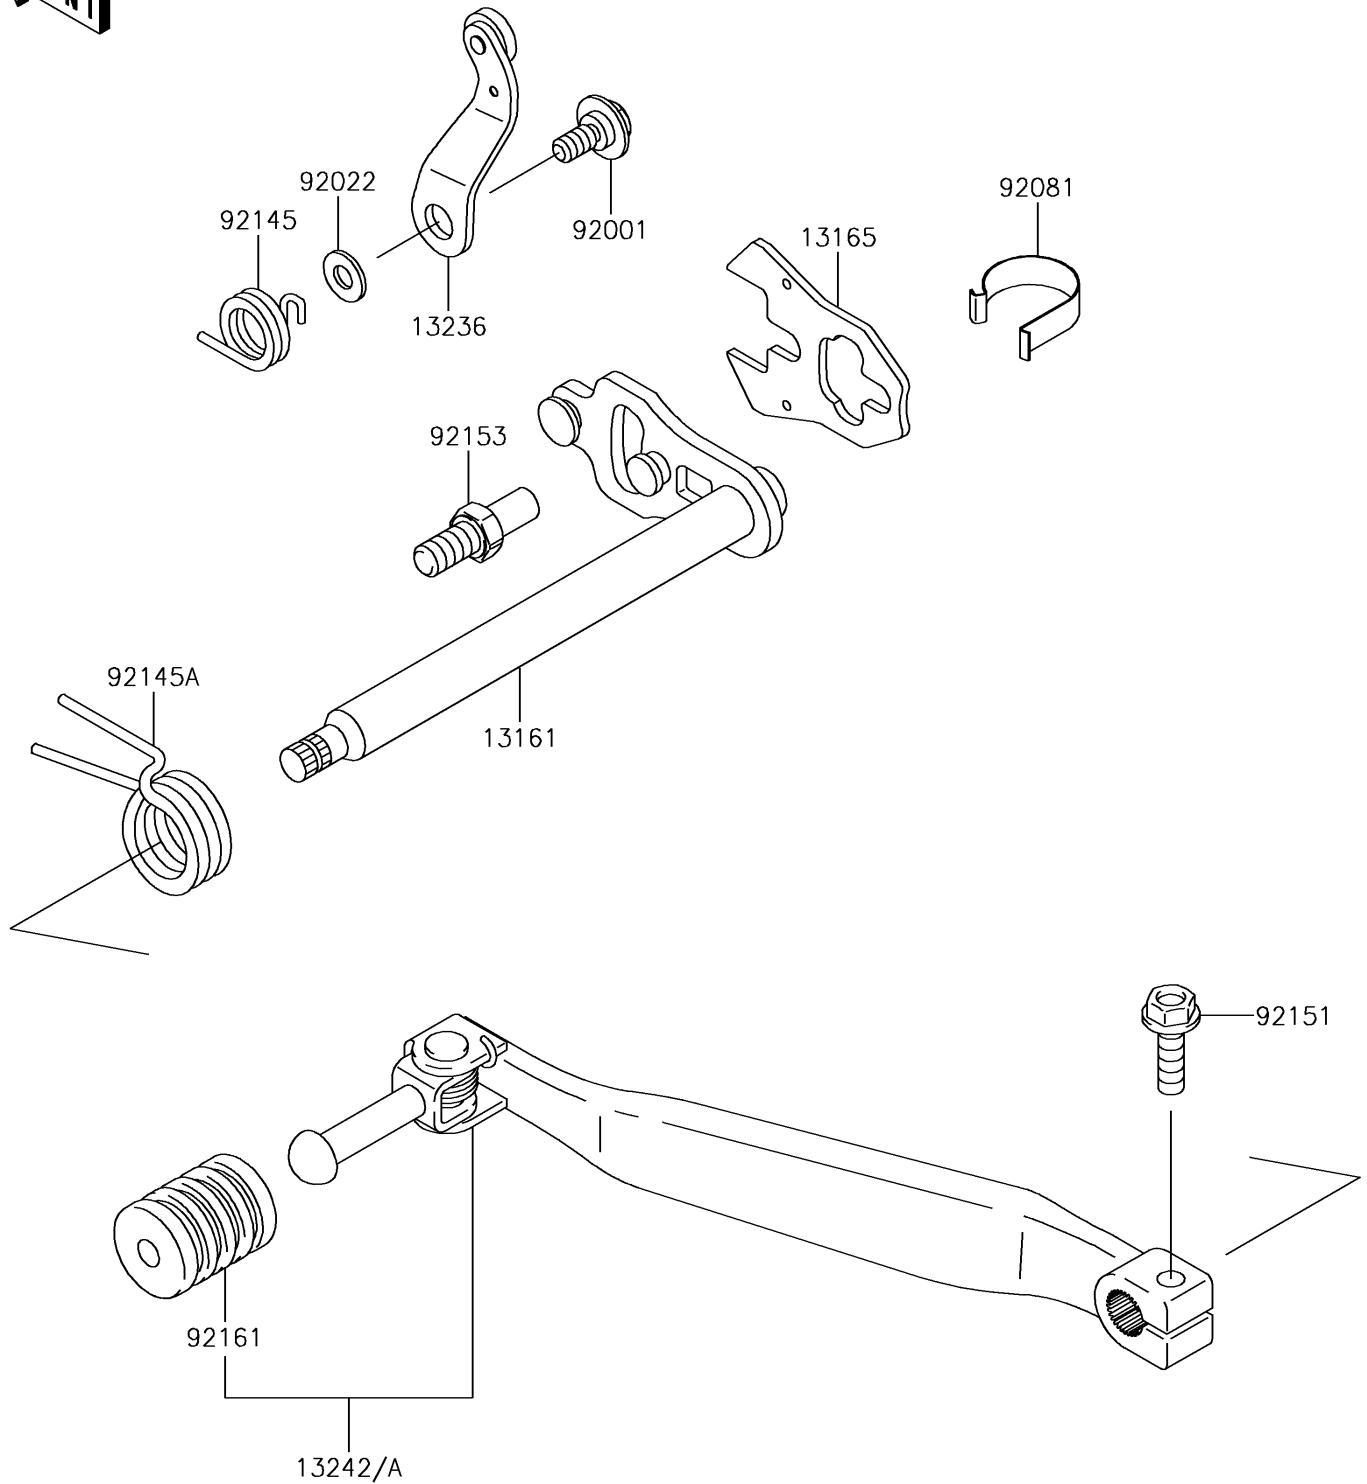

2018 KLR™ 650

PARTS DIAGRAM

Gear Change Mechanism

E1370

2018 KLR™ 650

PARTS LIST

Gear Change Mechanism

ITEM NAME

PART NUMBER

QUANTITY
