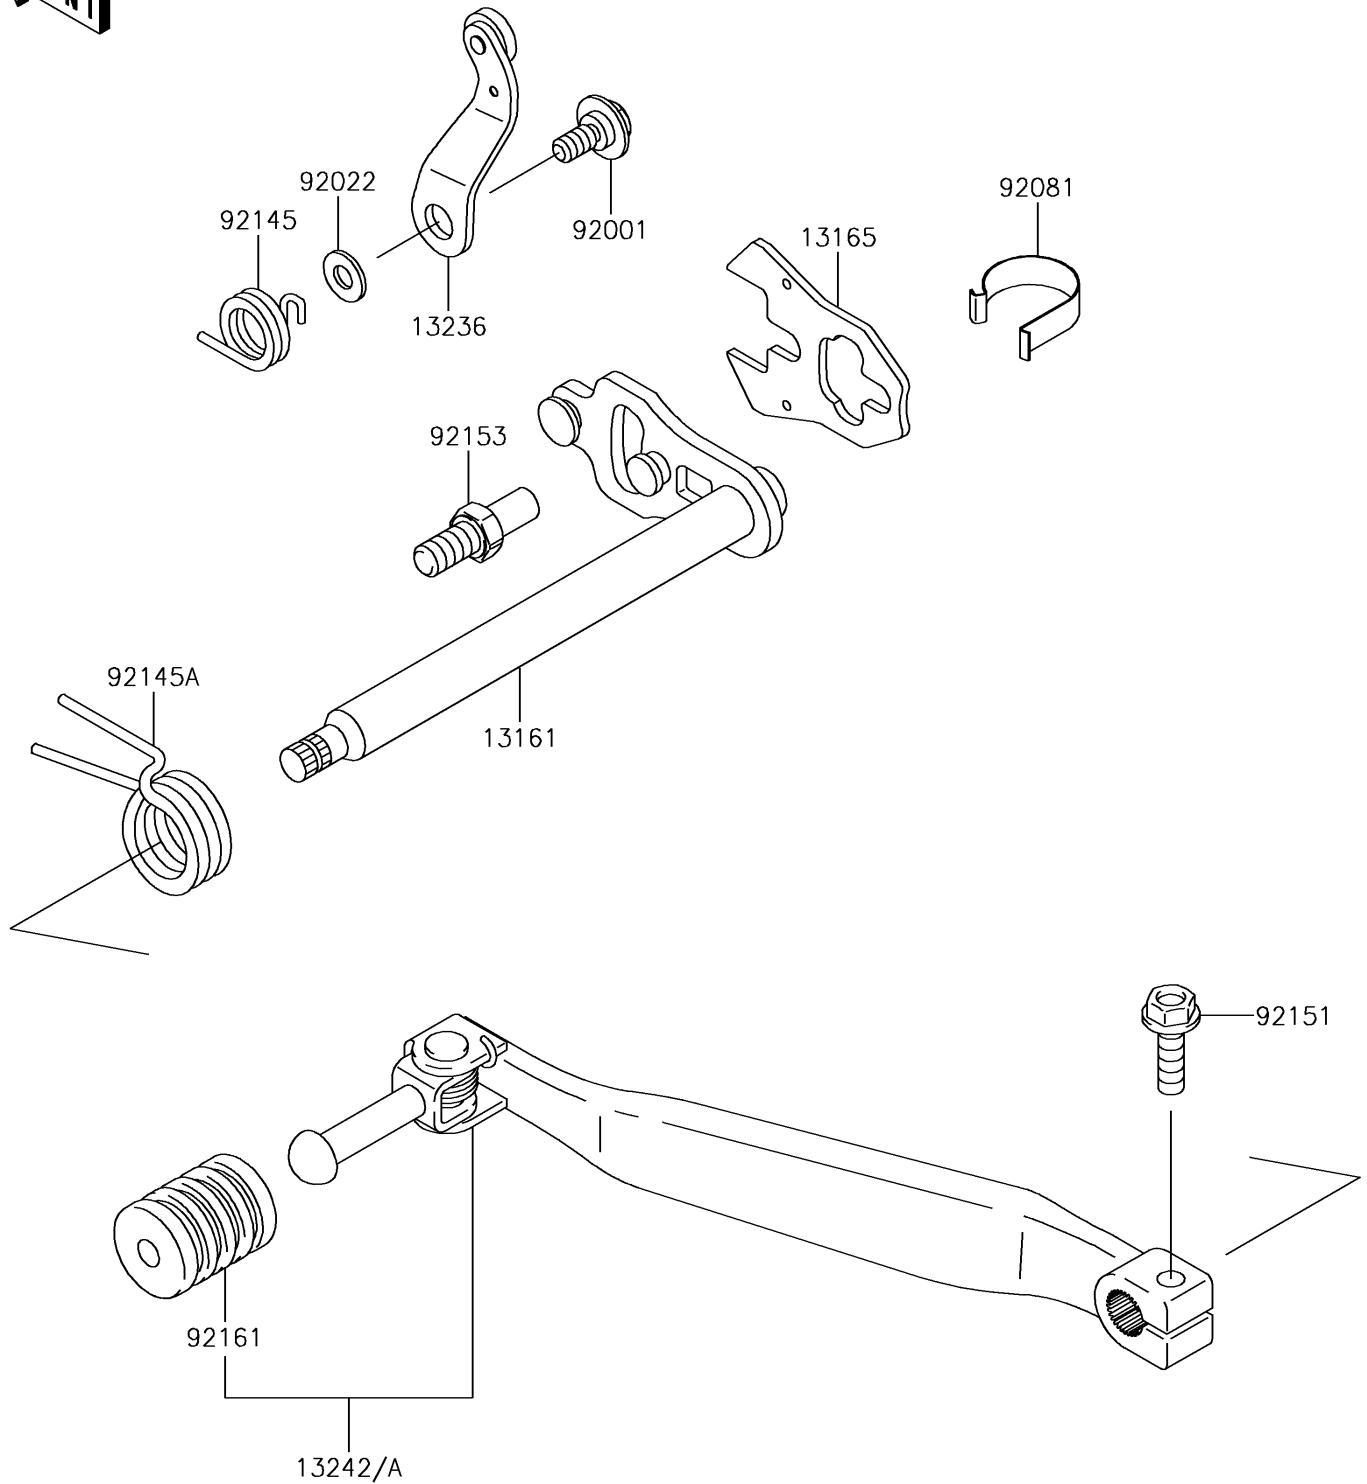

2018 KLR650

PARTS DIAGRAM

Gear Change Mechanism

E1370

2018 KLR650

PARTS LIST

Gear Change Mechanism

Kawasaki

Let the Good Times Roll®

ITEM NAME

PART NUMBER

QUANTITY
