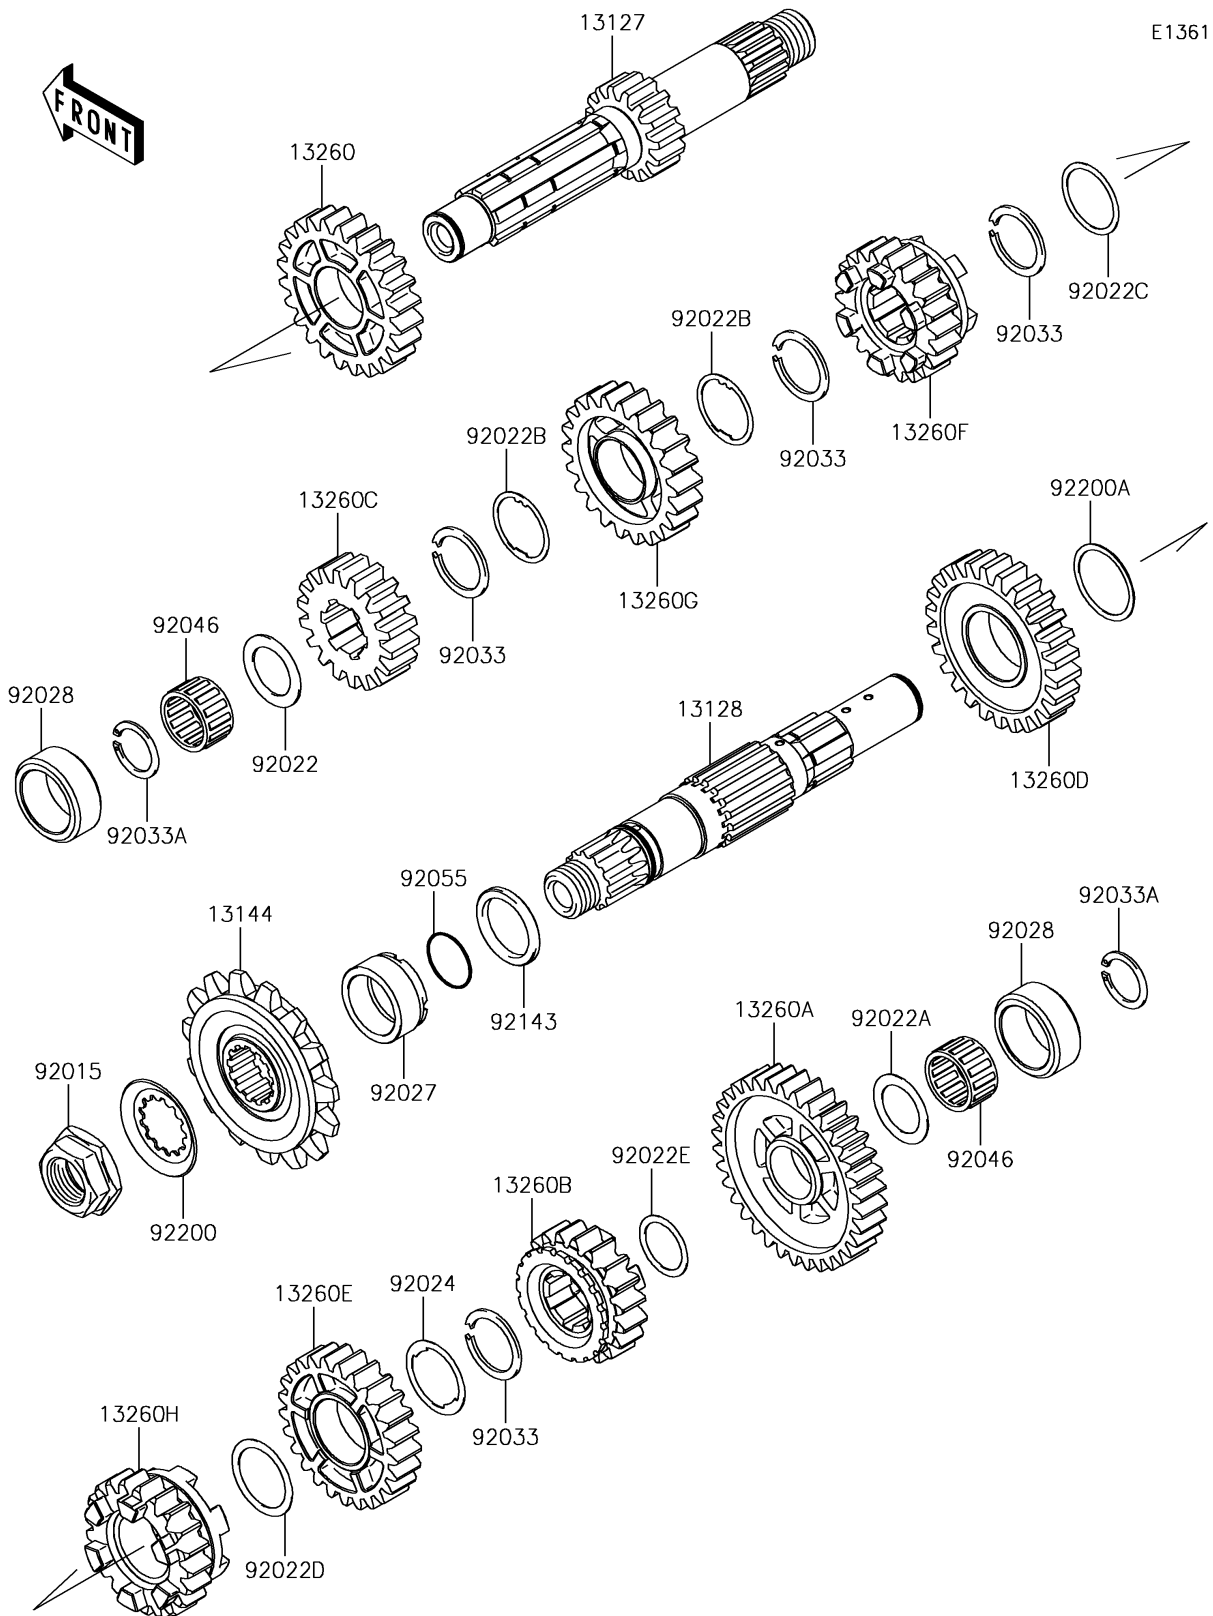

2018 KLR650

PARTS DIAGRAM

Transmission

2018 KLR650

PARTS LIST

Transmission

Kawasaki

Let the Good Times Roll®

ITEM NAME

PART NUMBER

QUANTITY
