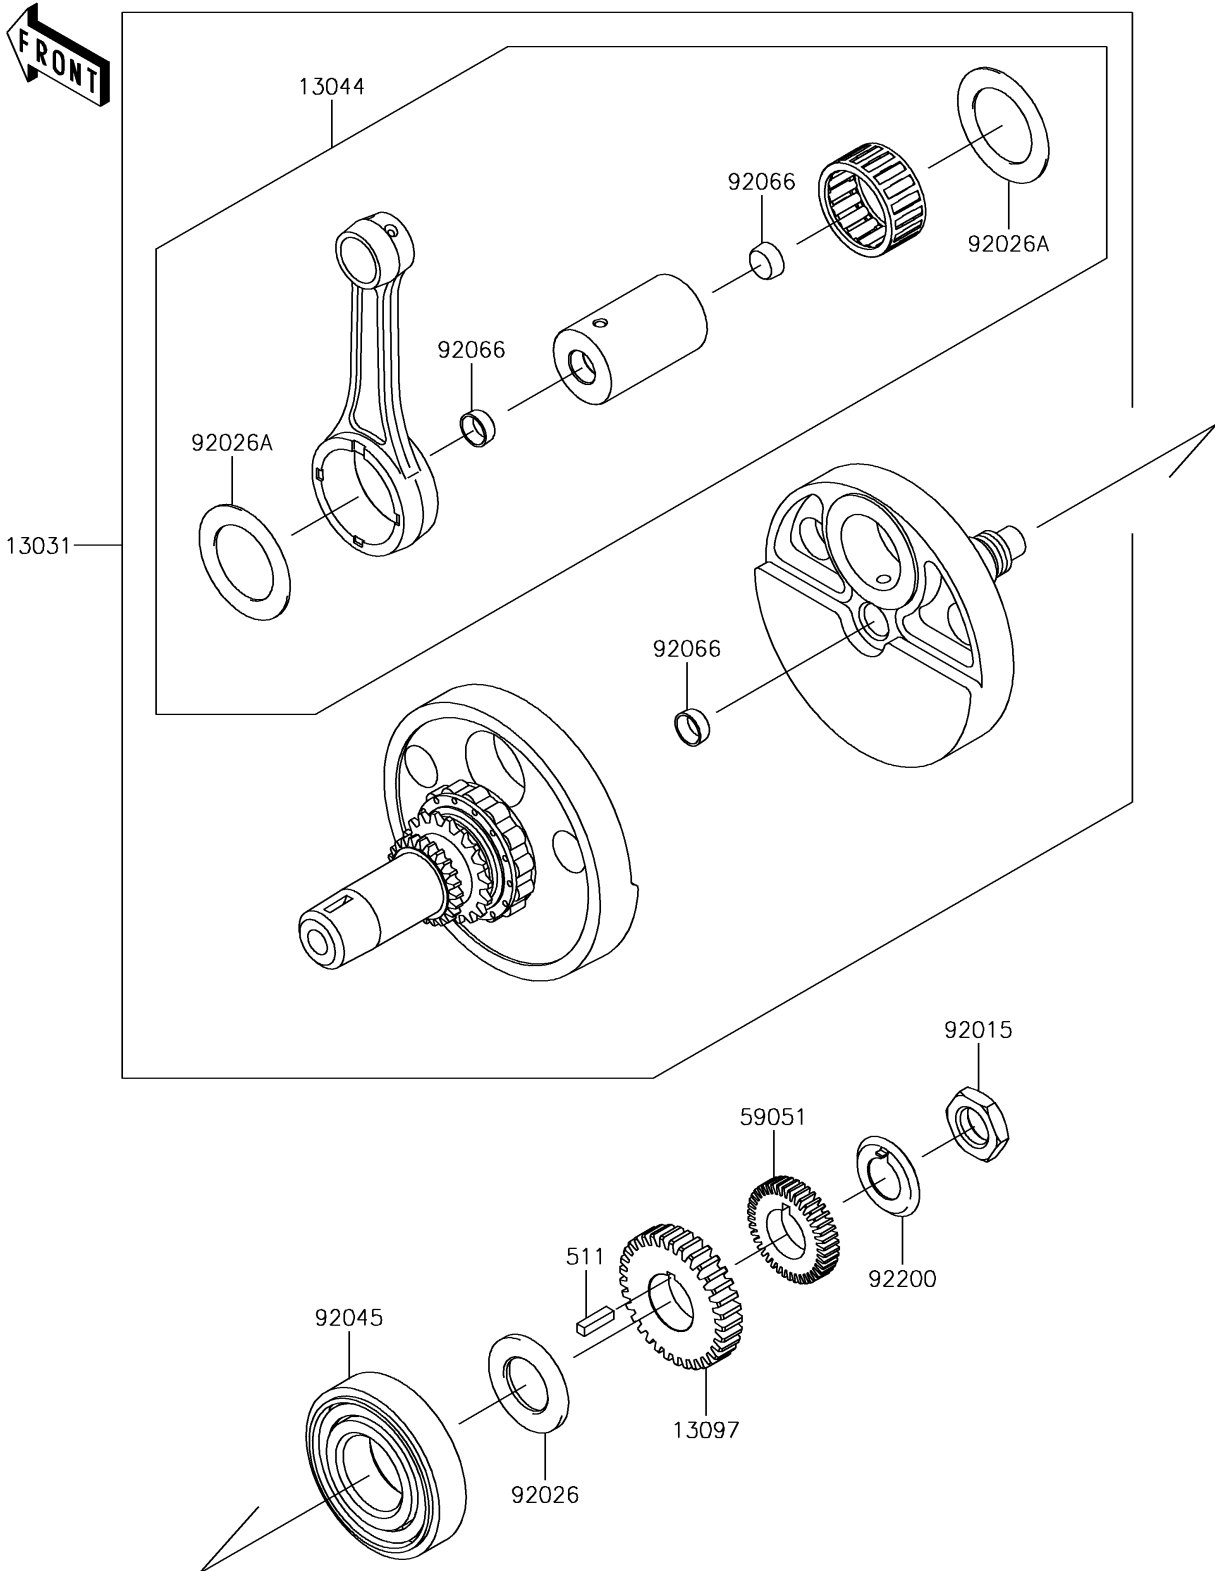

2018 KLR650

PARTS DIAGRAM

Crankshaft

E1321

2018 KLR650

PARTS LIST

Crankshaft

Kawasaki

Let the Good Times Roll®

ITEM NAME

PART NUMBER

QUANTITY
