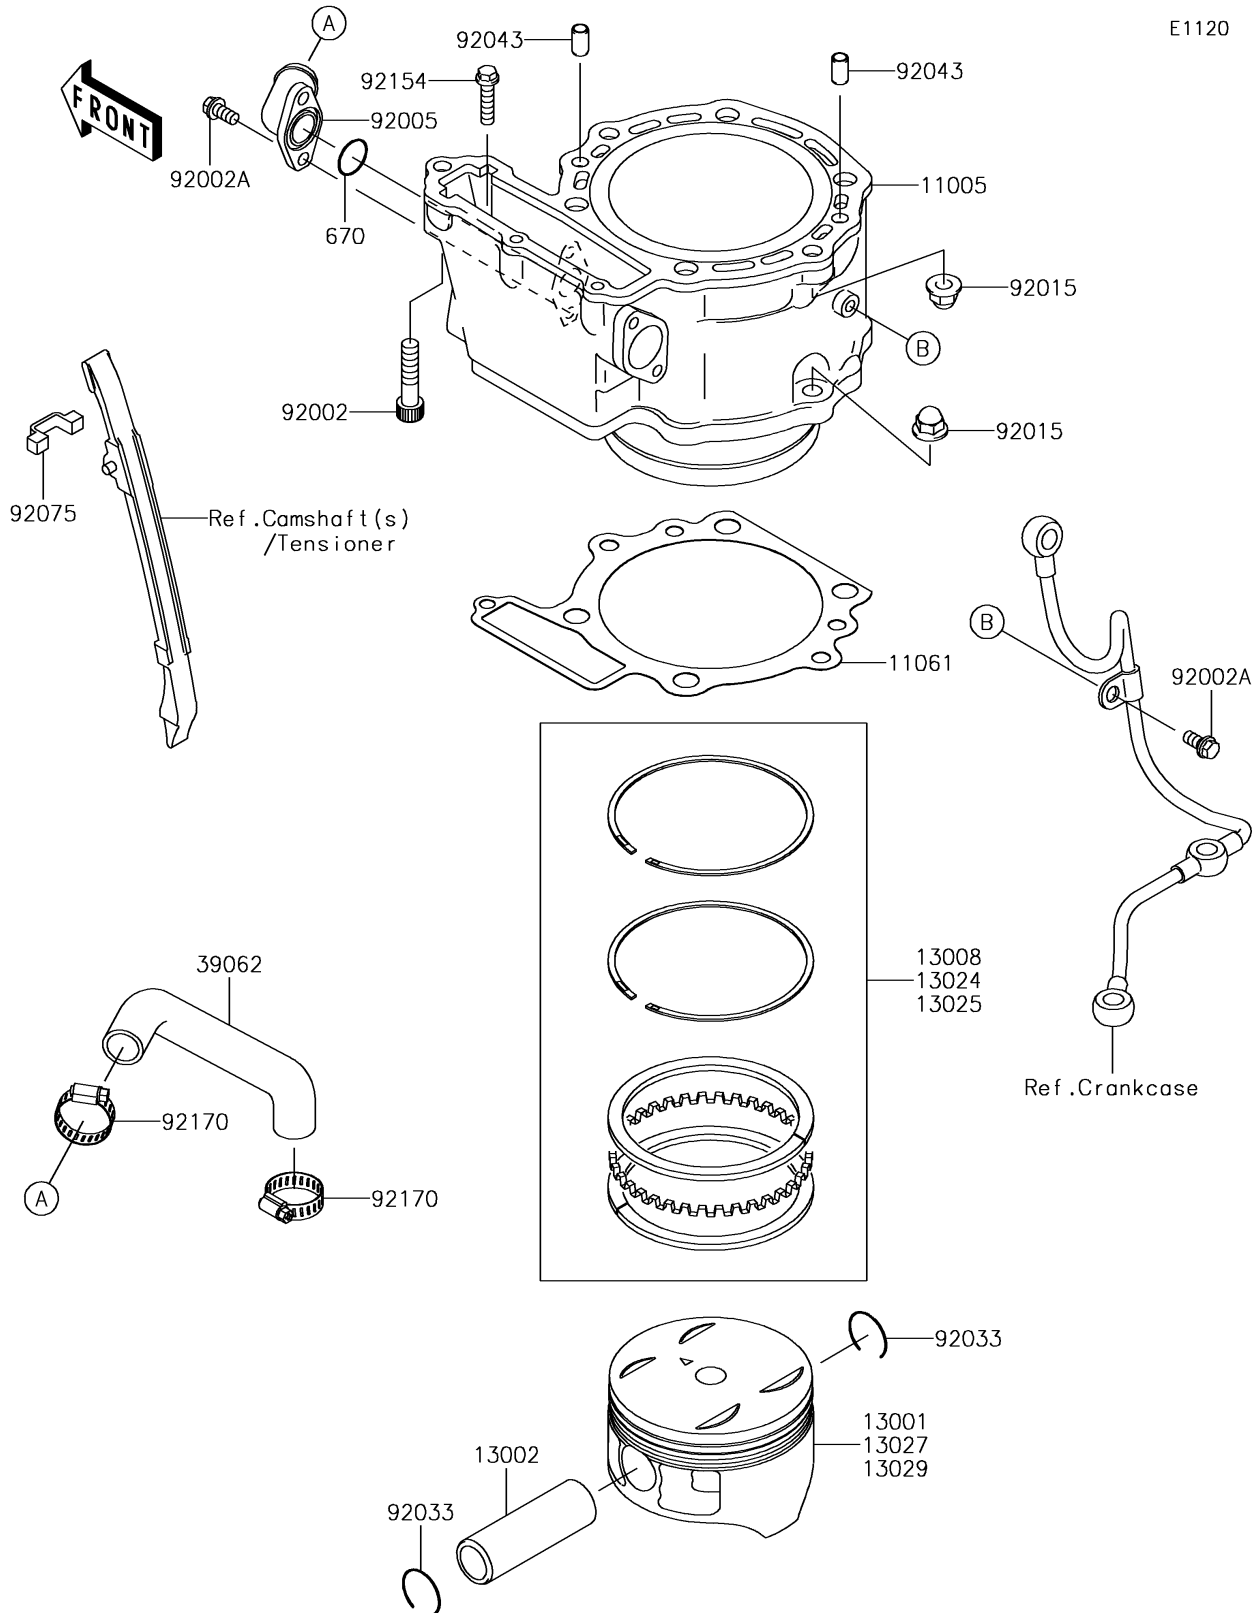

2018 KLR650

PARTS DIAGRAM

Cylinder/Piston(s)

E1120

2018 KLR650

PARTS LIST

Cylinder/Piston(s)

ITEM NAME

PART NUMBER

QUANTITY
