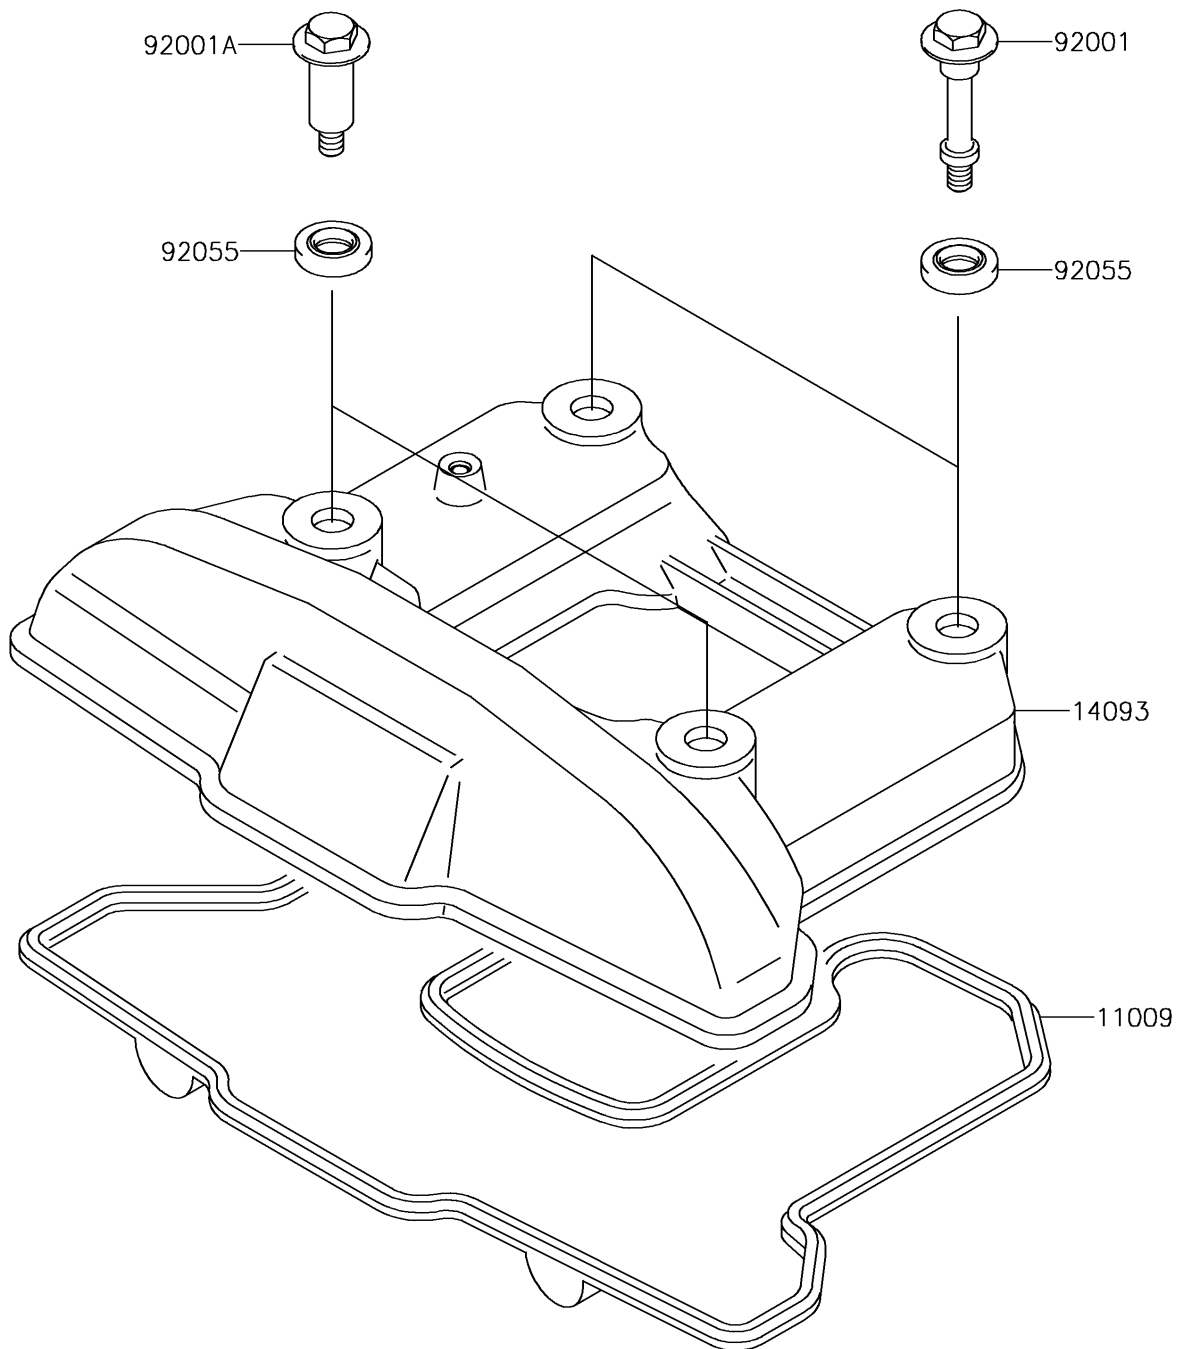

2018 KLR650

PARTS DIAGRAM

Cylinder Head Cover

E1112

2018 KLR650

PARTS LIST

Cylinder Head Cover

ITEM NAME

PART NUMBER

QUANTITY
