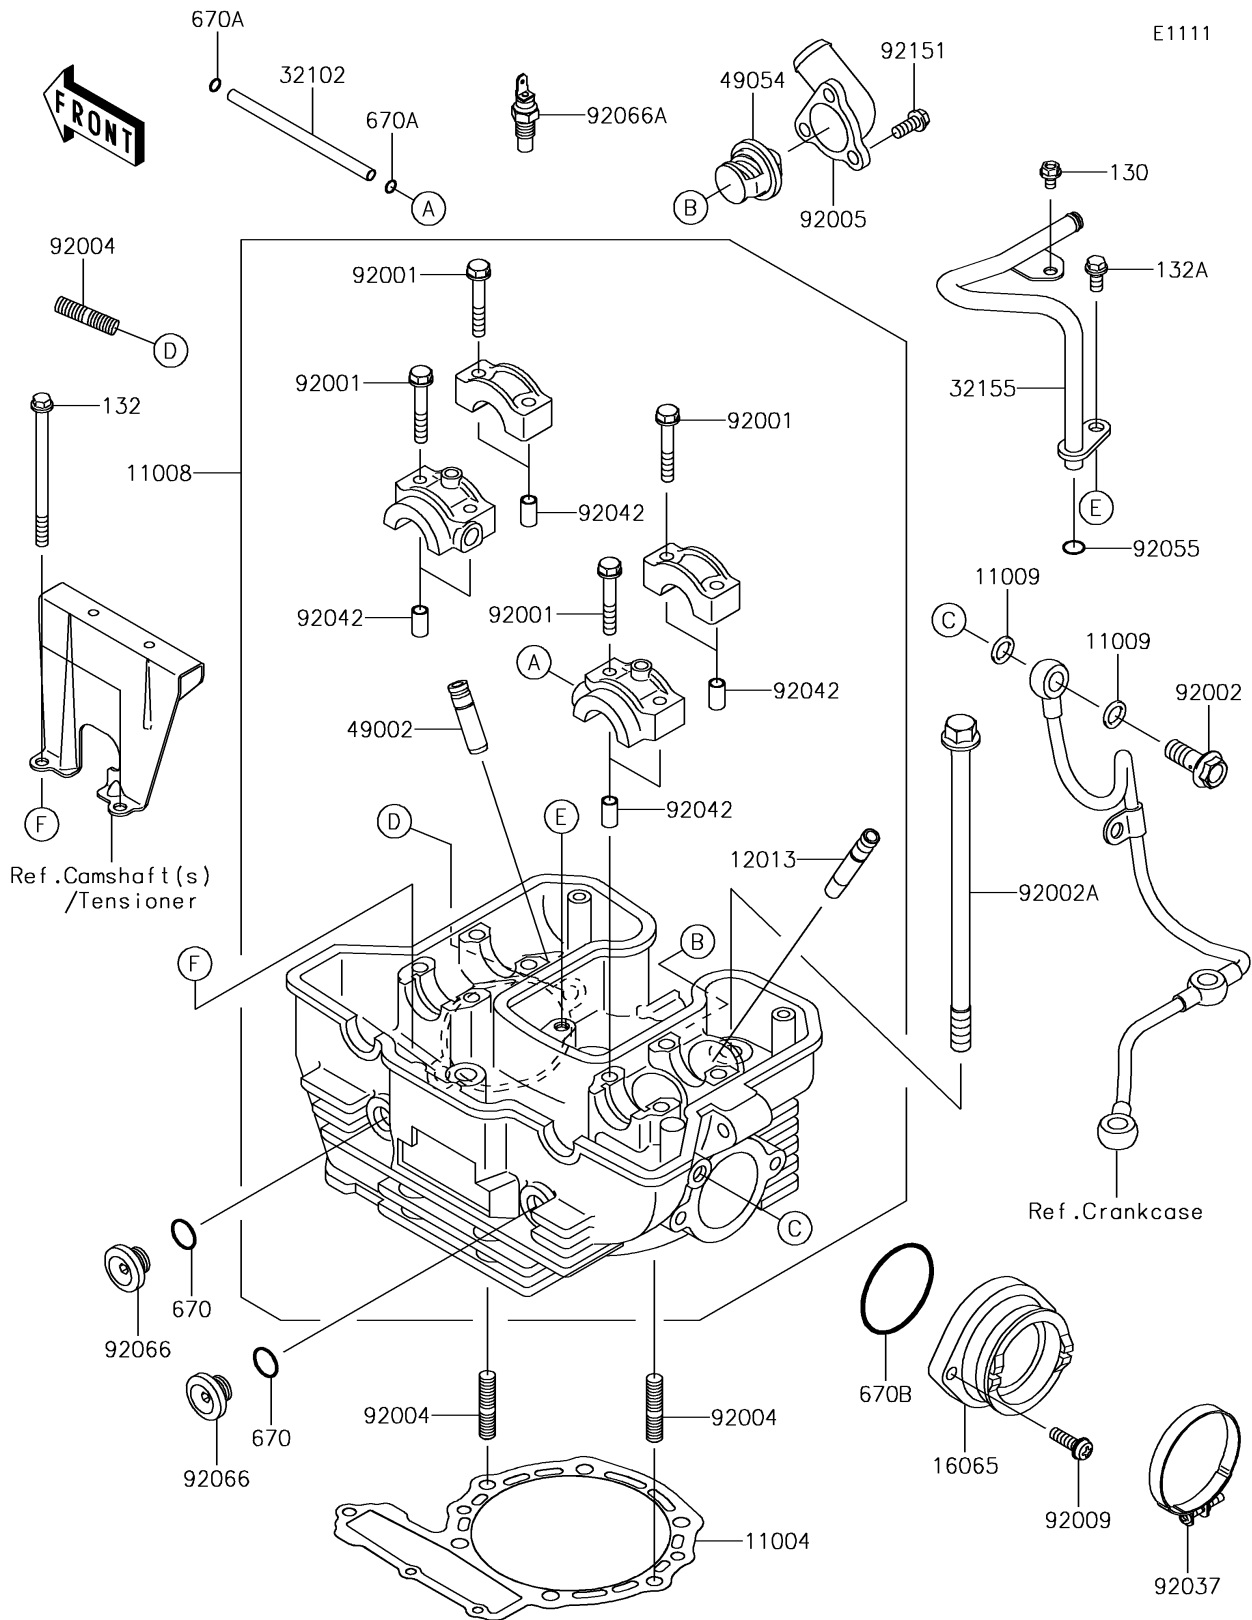

2018 KLR™ 650

PARTS DIAGRAM

Cylinder Head

2018 KLR™ 650

PARTS LIST

Cylinder Head

Kawasaki

Let the Good Times Roll®

ITEM NAME

PART NUMBER

QUANTITY
