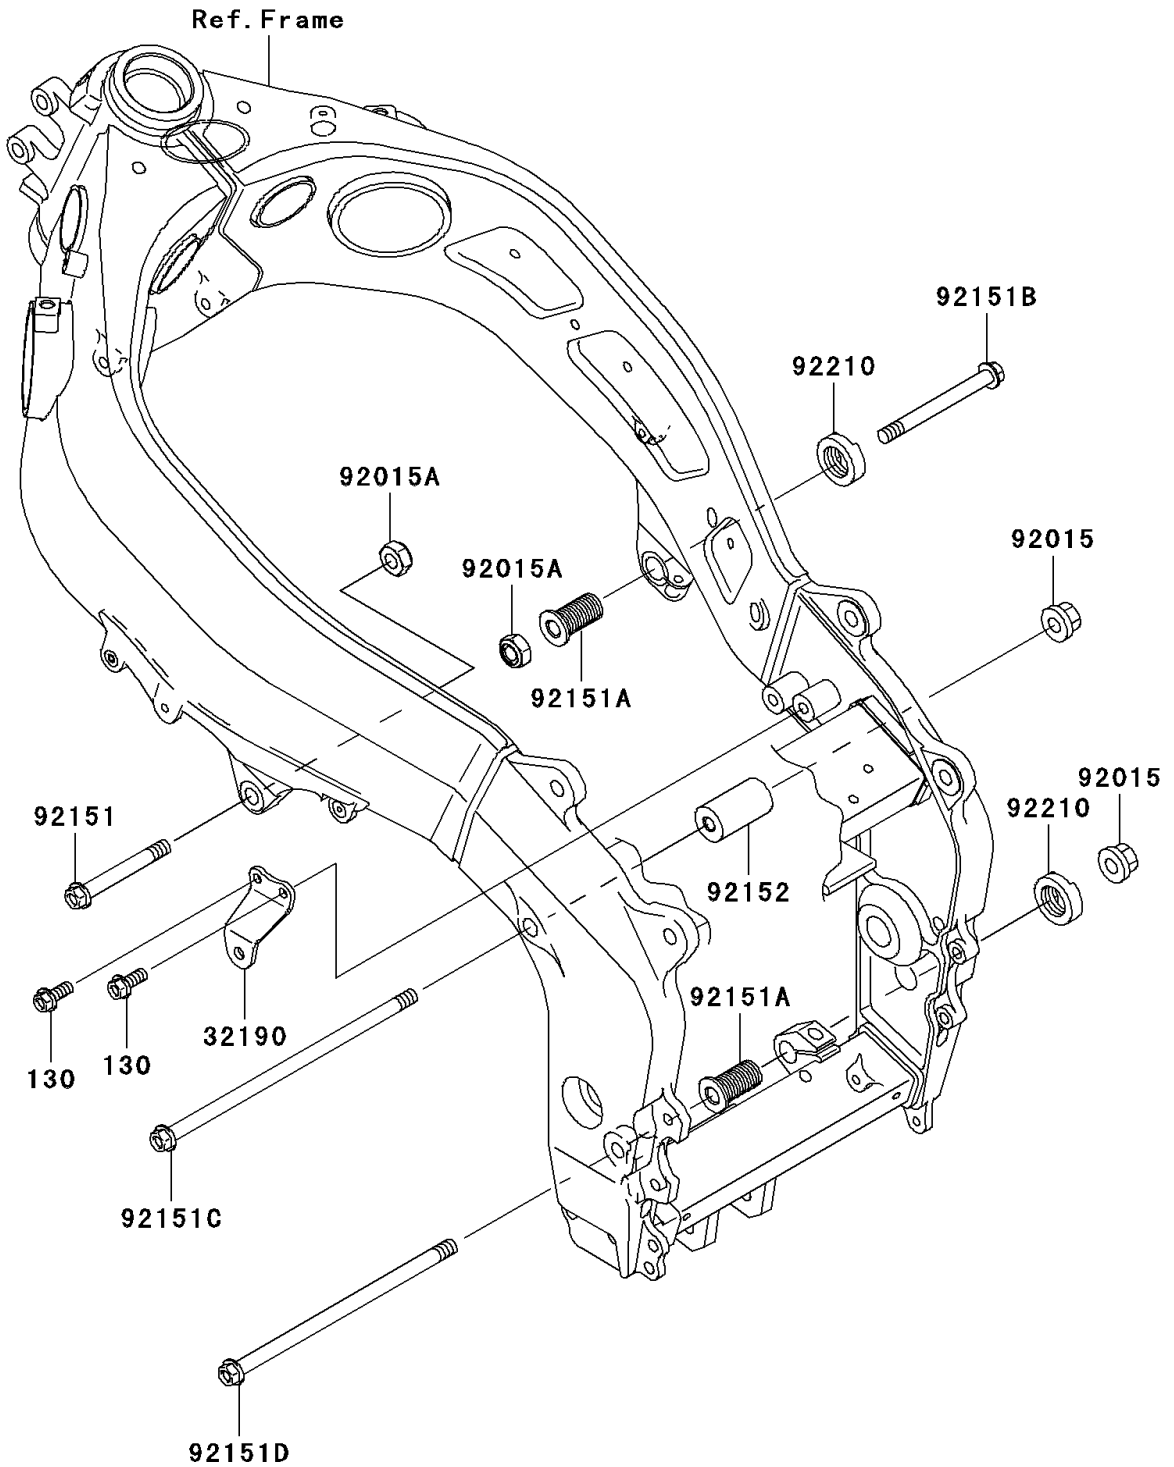

2007 ZZR600

PARTS DIAGRAM

Engine Mount

F2122