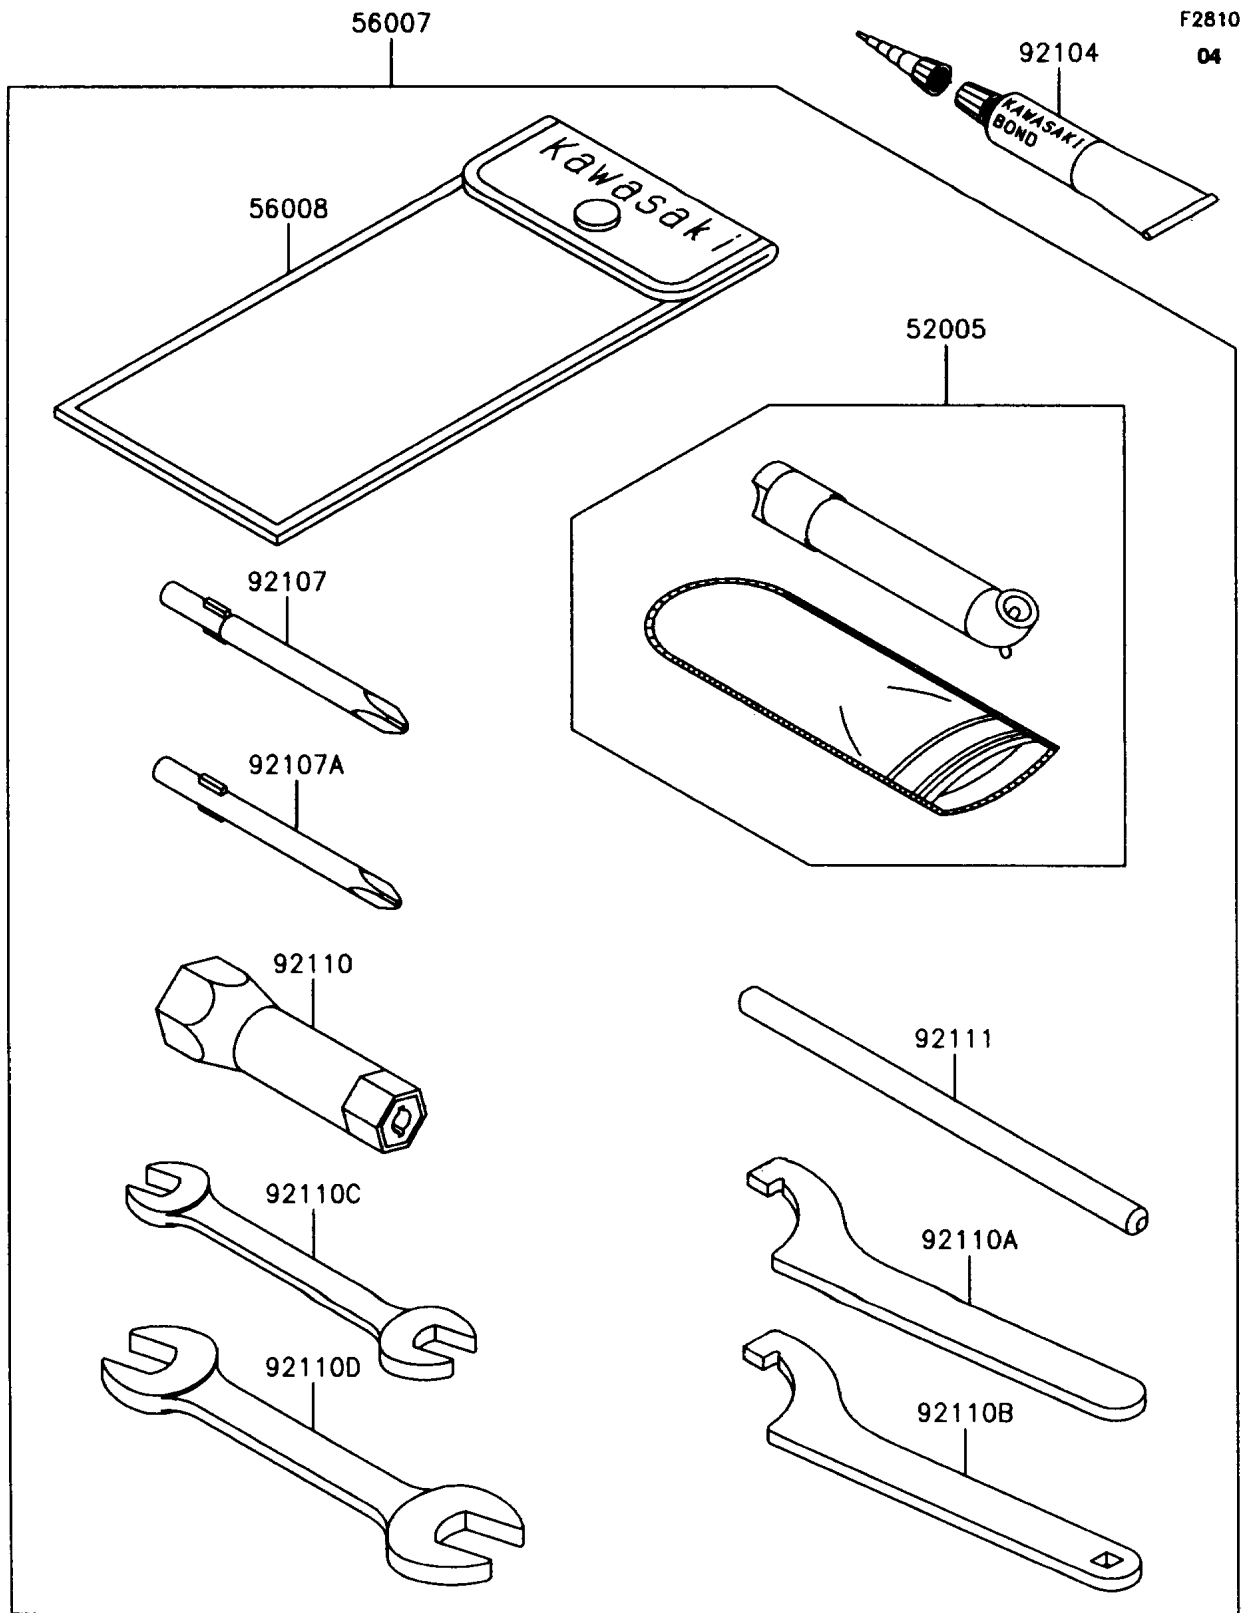

1992 Mojave 250

PARTS DIAGRAM

Tool

Kawasaki

Let the Good Times Roll®

1992 Mojave 250

PARTS LIST

Tool

ITEM NAME

PART NUMBER

QUANTITY
