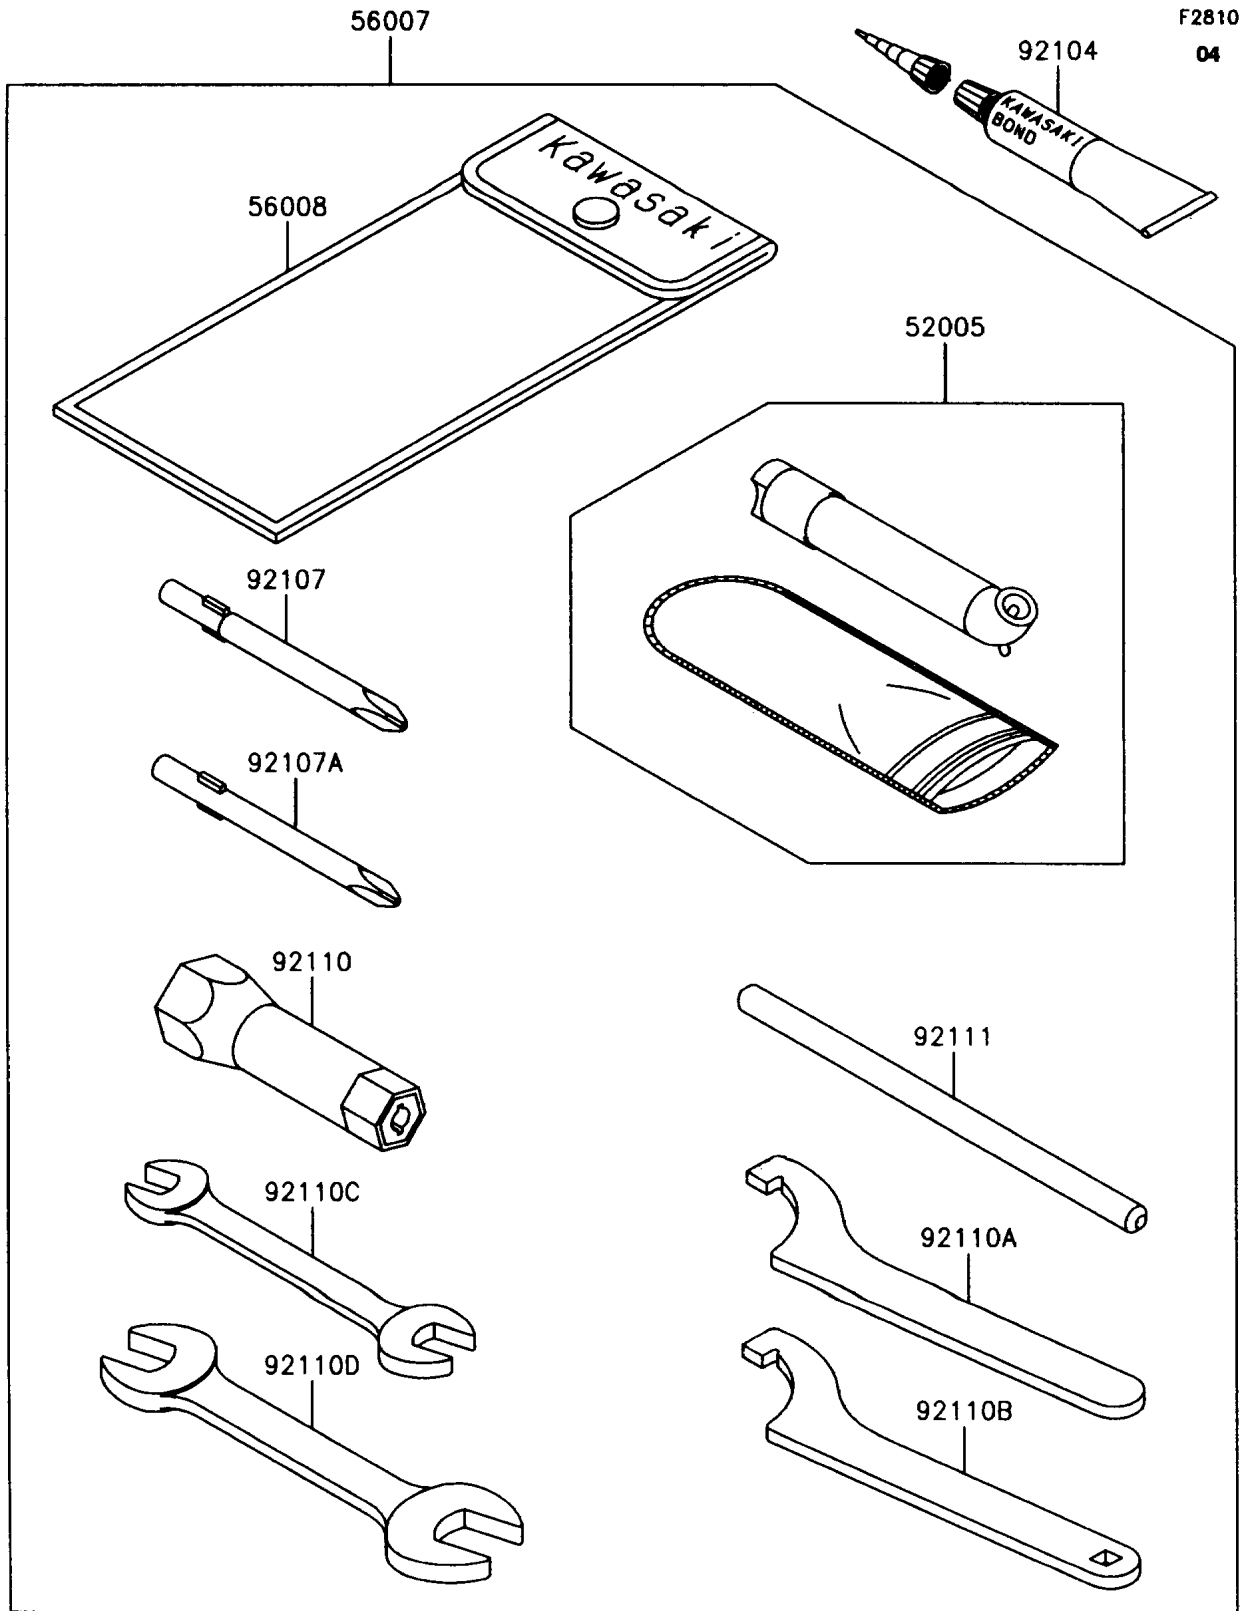

1990 Mojave 250

PARTS DIAGRAM

Tool

Kawasaki

Let the Good Times Roll®

1990 Mojave 250

PARTS LIST

Tool

ITEM NAME

PART NUMBER

QUANTITY
