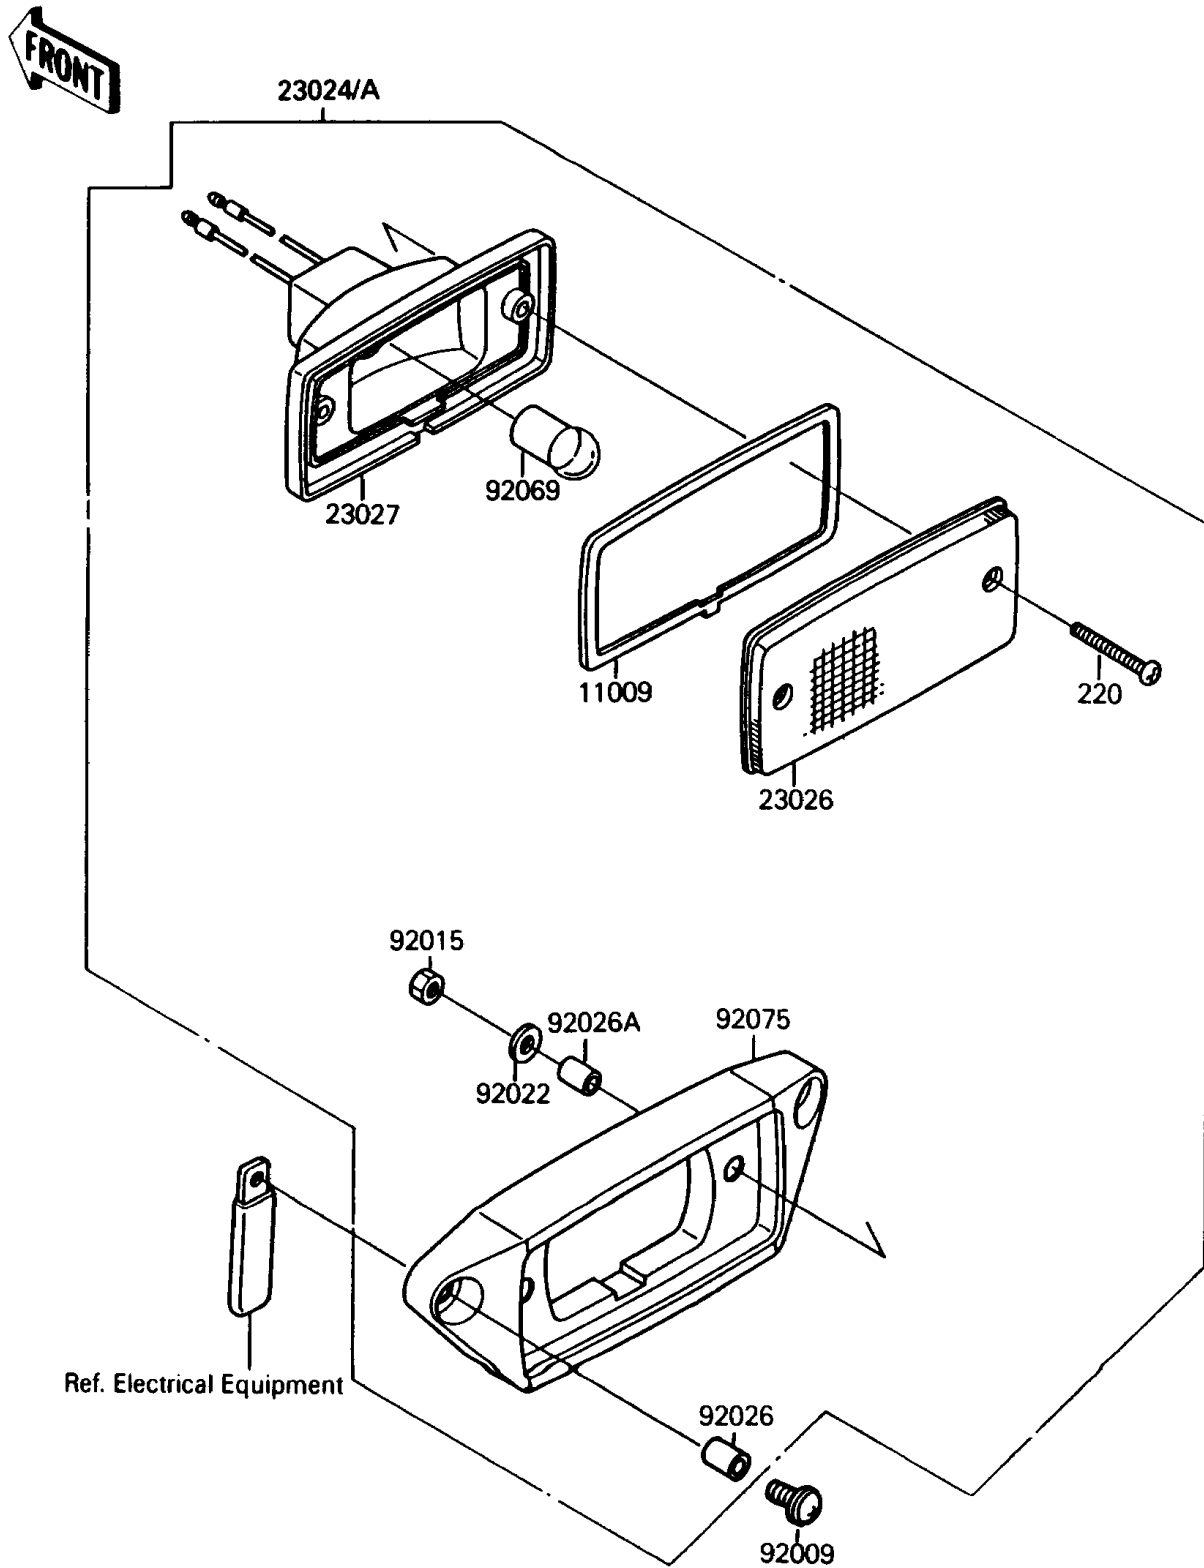

1990 Mojave 250

PARTS DIAGRAM

Tail Lamp

F2720

1990 Mojave 250

PARTS LIST

Tail Lamp

ITEM NAME

PART NUMBER

QUANTITY
