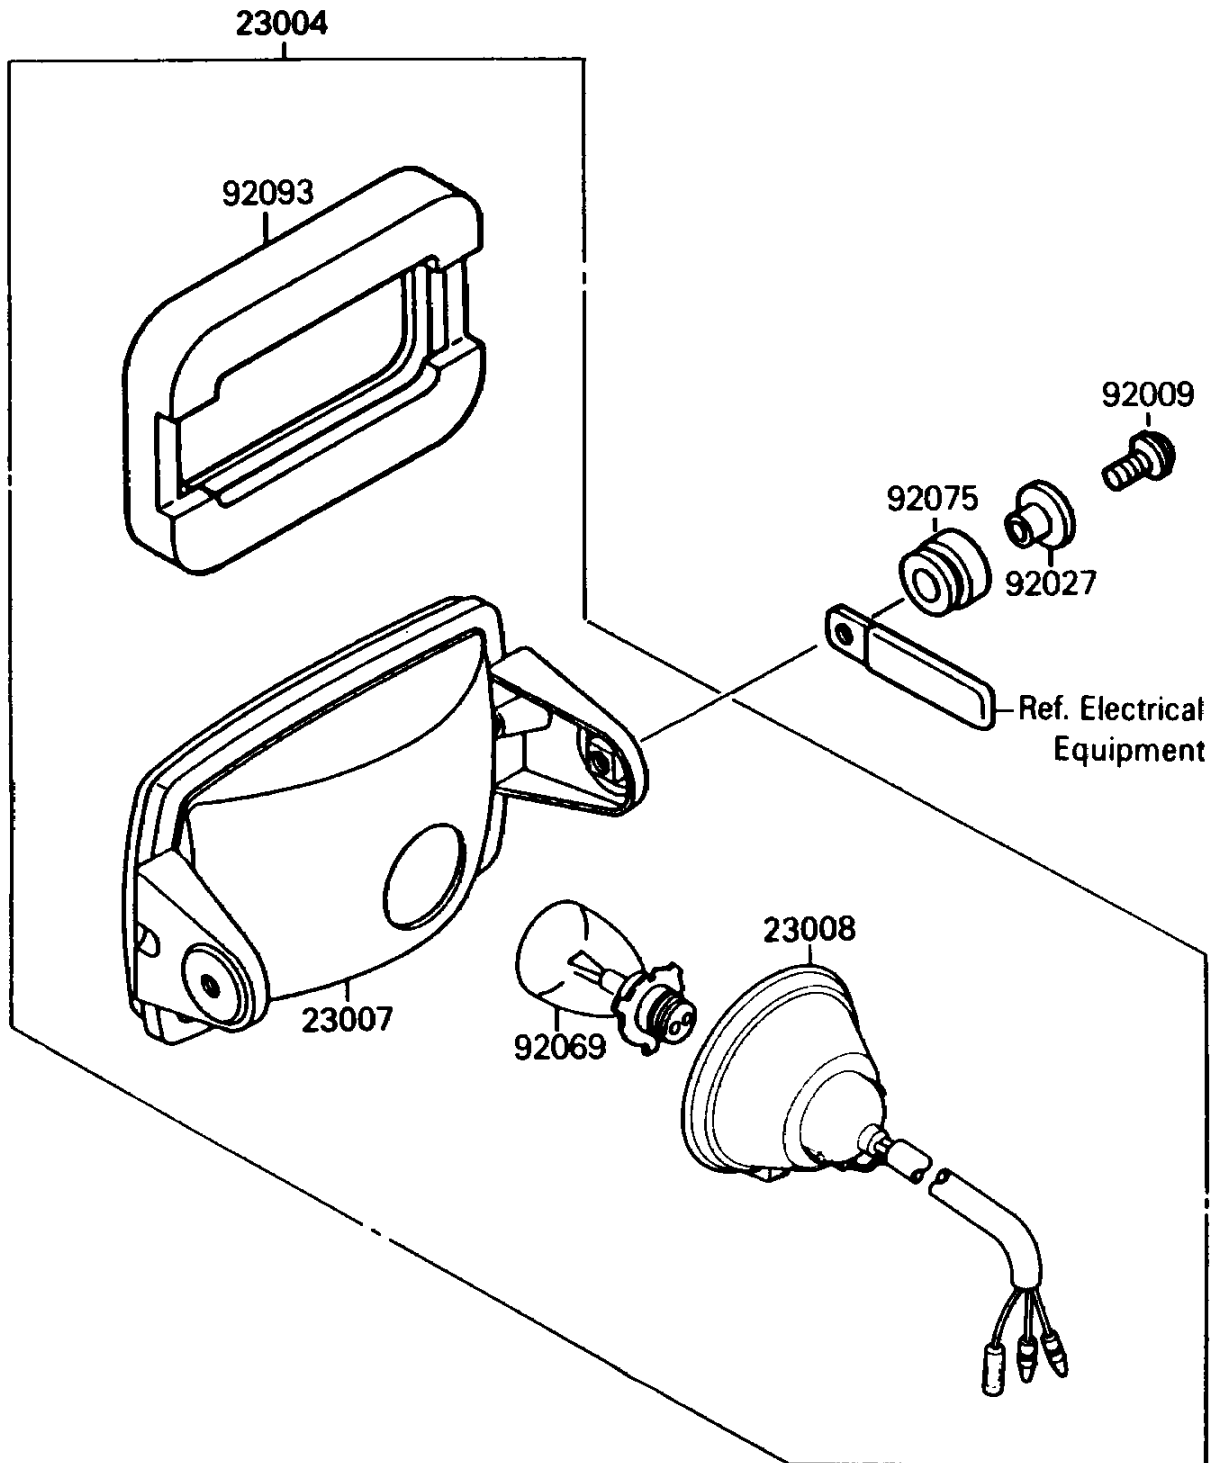

1992 Mojave 250

PARTS DIAGRAM

Head Lamp

F2710

1992 Mojave 250

PARTS LIST

Head Lamp

ITEM NAME

PART NUMBER

QUANTITY
