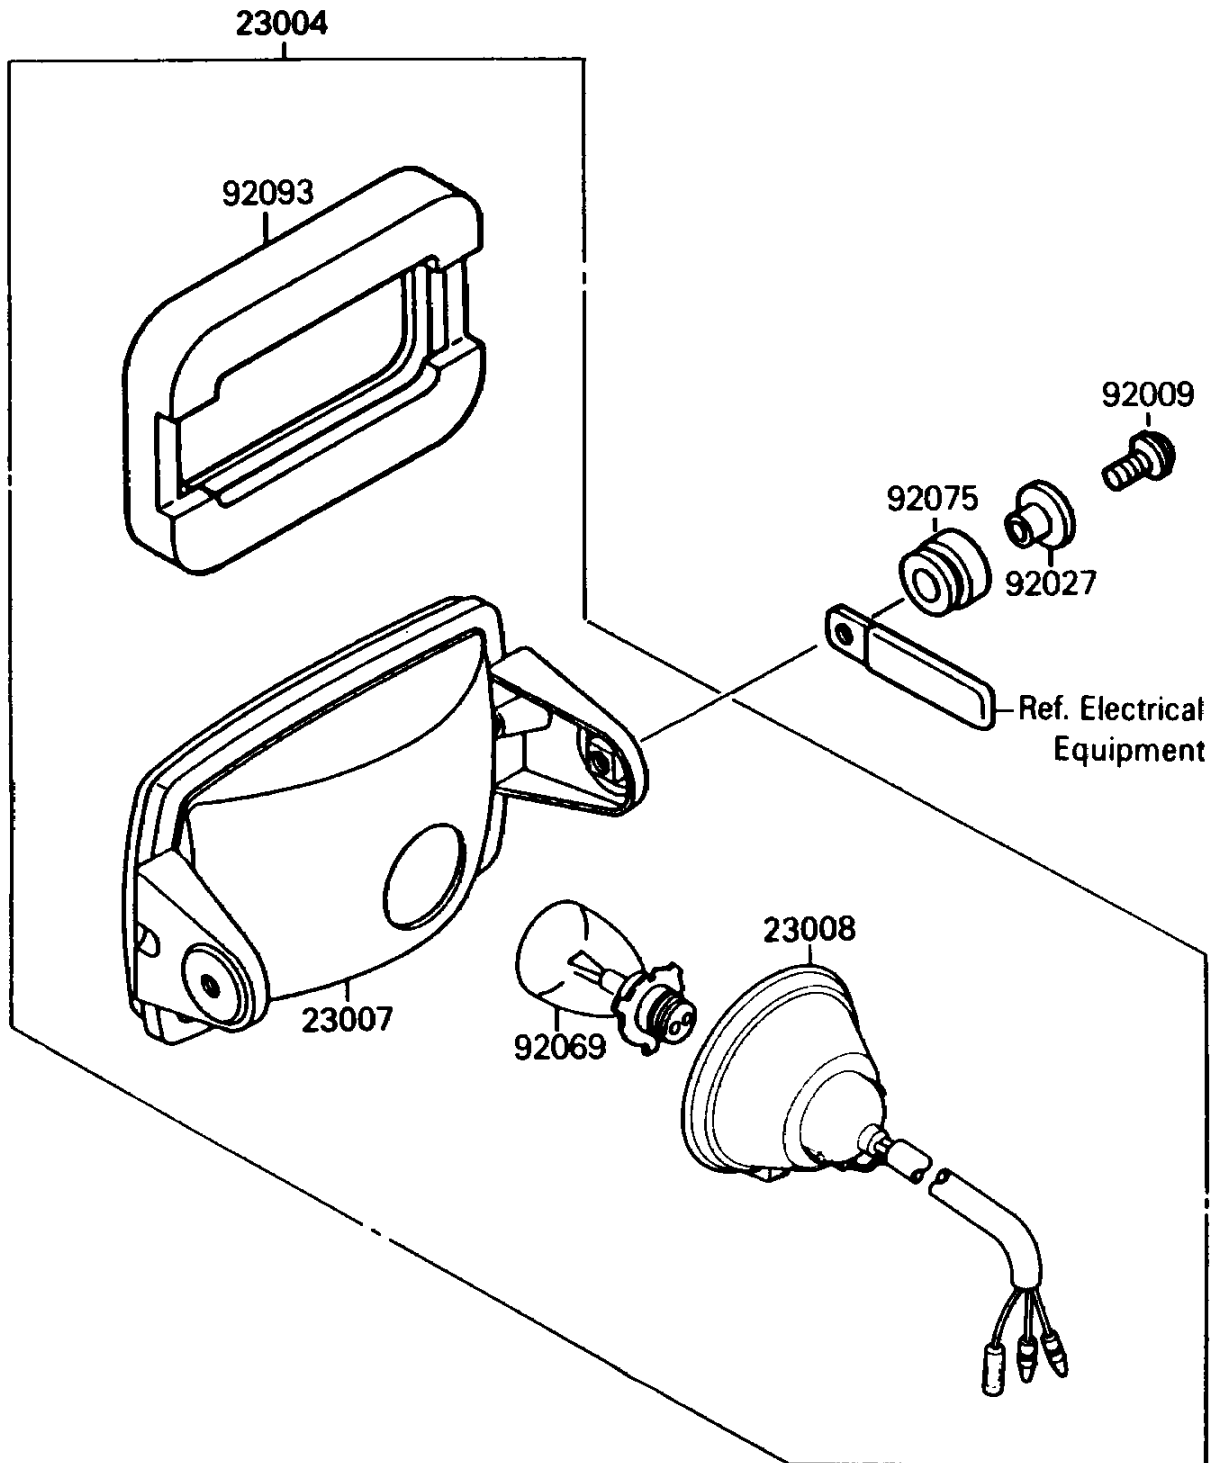

1991 Mojave 250

PARTS DIAGRAM

Head Lamp

F2710

1991 Mojave 250

PARTS LIST

Head Lamp

ITEM NAME

PART NUMBER

QUANTITY
