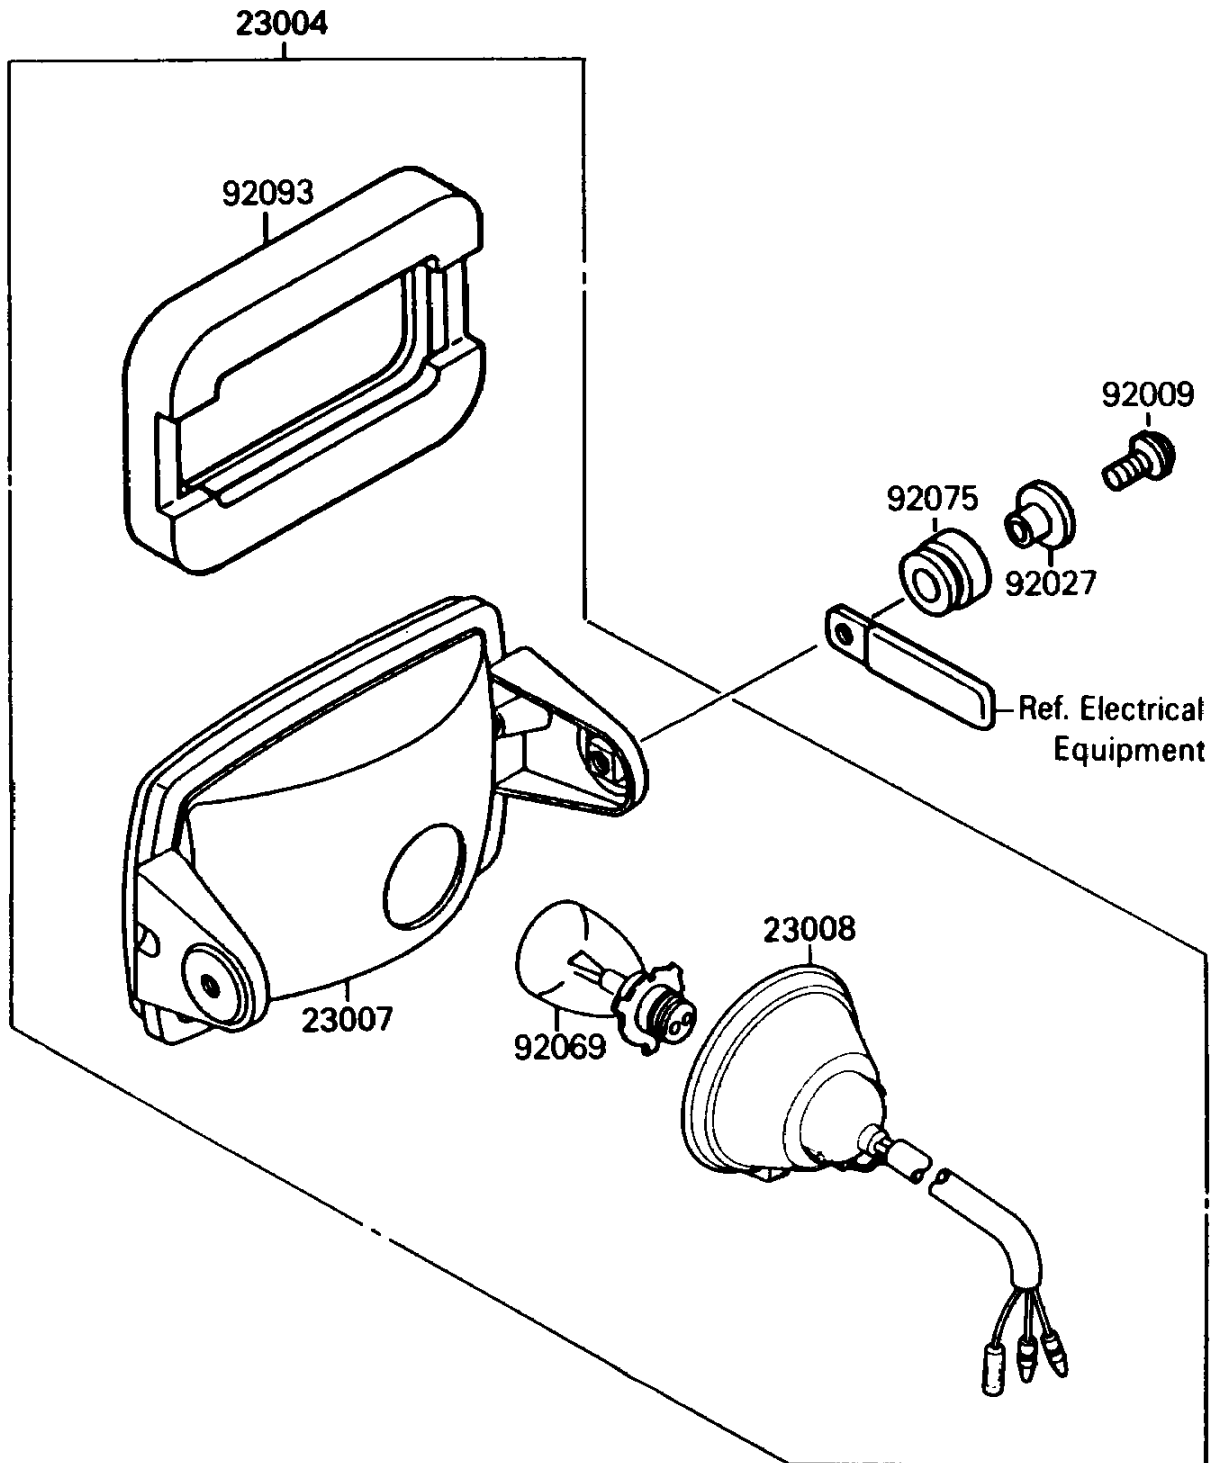

1990 Mojave 250

PARTS DIAGRAM

Head Lamp

F2710

1990 Mojave 250

PARTS LIST

Head Lamp

ITEM NAME

PART NUMBER

QUANTITY
