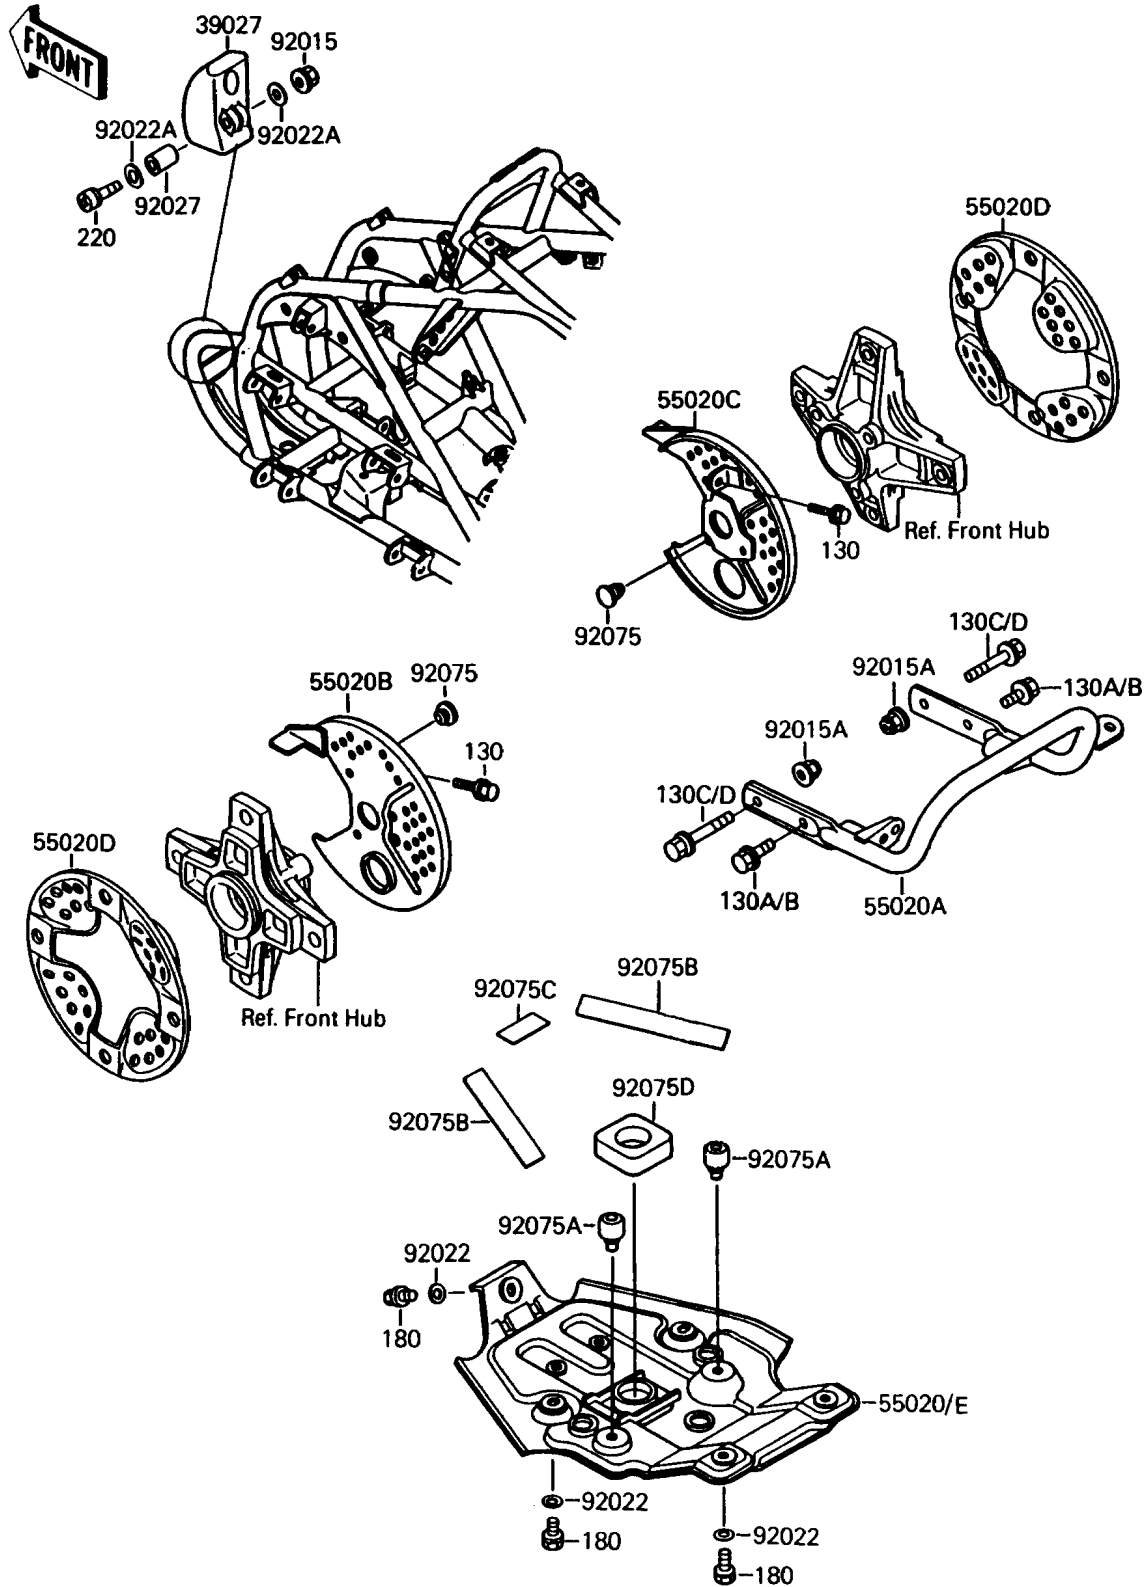

1991 Mojave 250

PARTS DIAGRAM

Guard

F2680

1991 Mojave 250

PARTS LIST

Guard

ITEM NAME

PART NUMBER

QUANTITY
