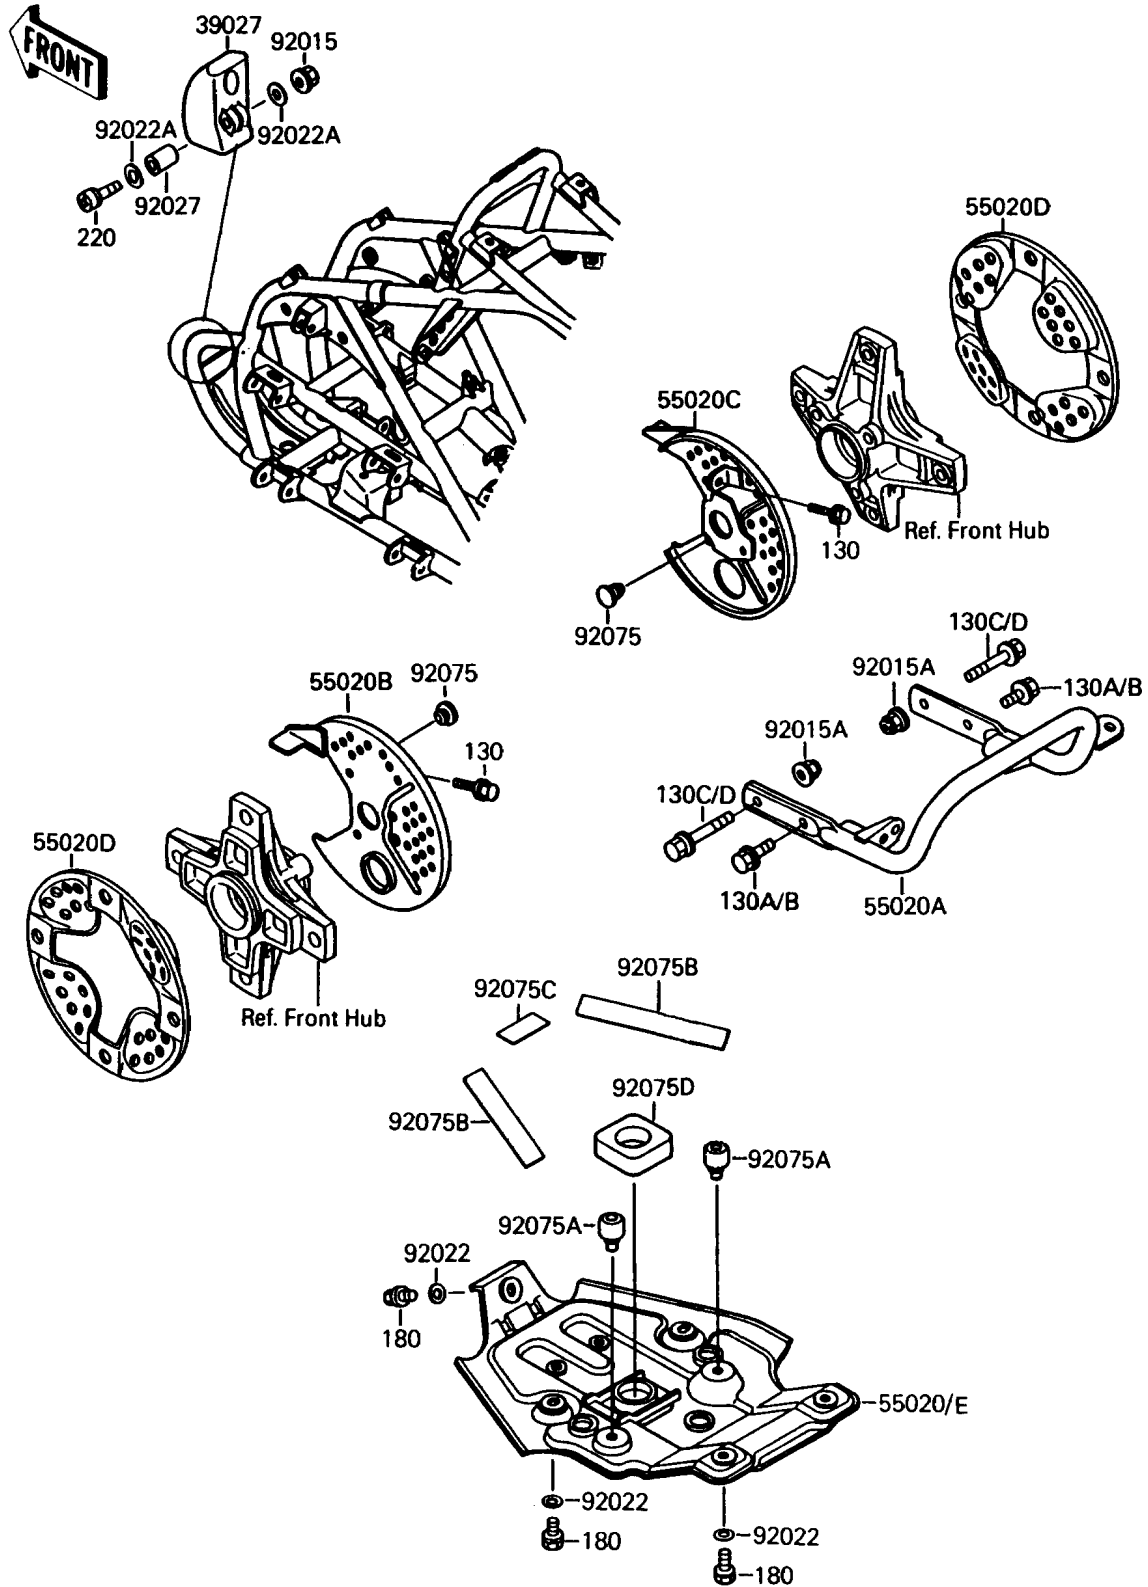

1990 Mojave 250

PARTS DIAGRAM

Guard

Kawasaki

Let the Good Times Roll®

F2680

1990 Mojave 250

PARTS LIST

Guard

ITEM NAME

PART NUMBER

QUANTITY
