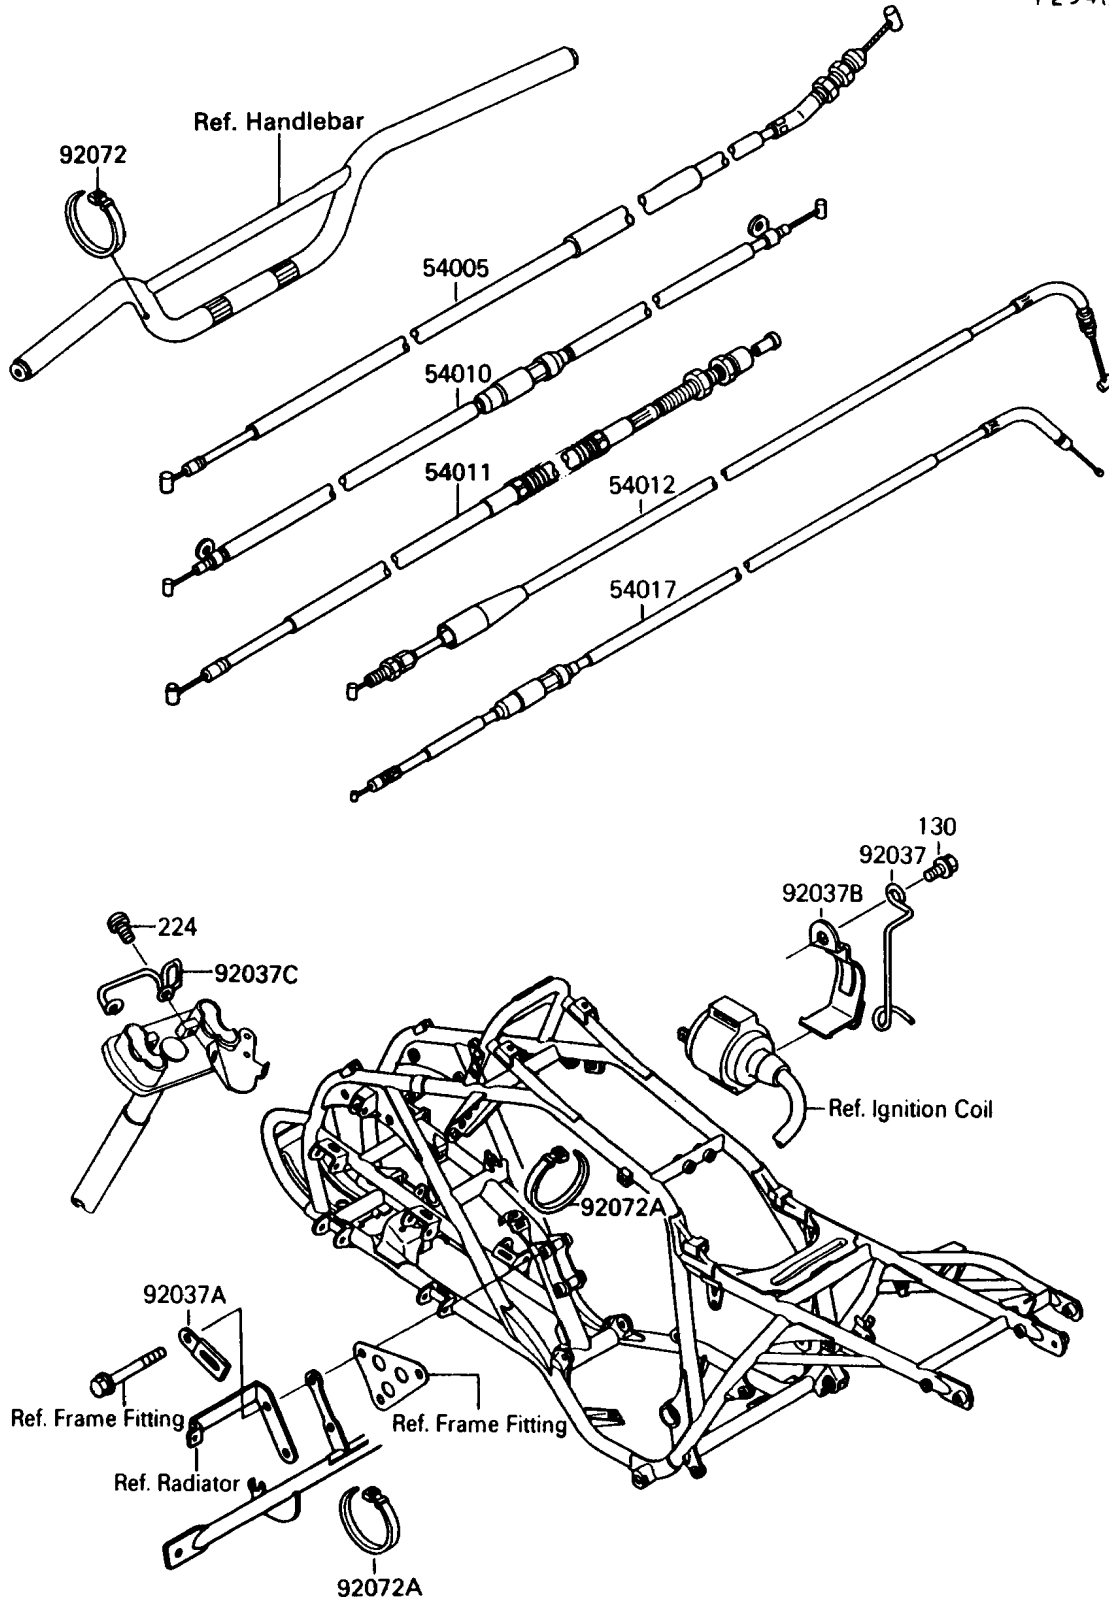

1990 Mojave 250

PARTS DIAGRAM

Cable

Kawasaki

Let the Good Times Roll®

F2540

1990 Mojave 250

PARTS LIST

Cable

ITEM NAME

PART NUMBER

QUANTITY
