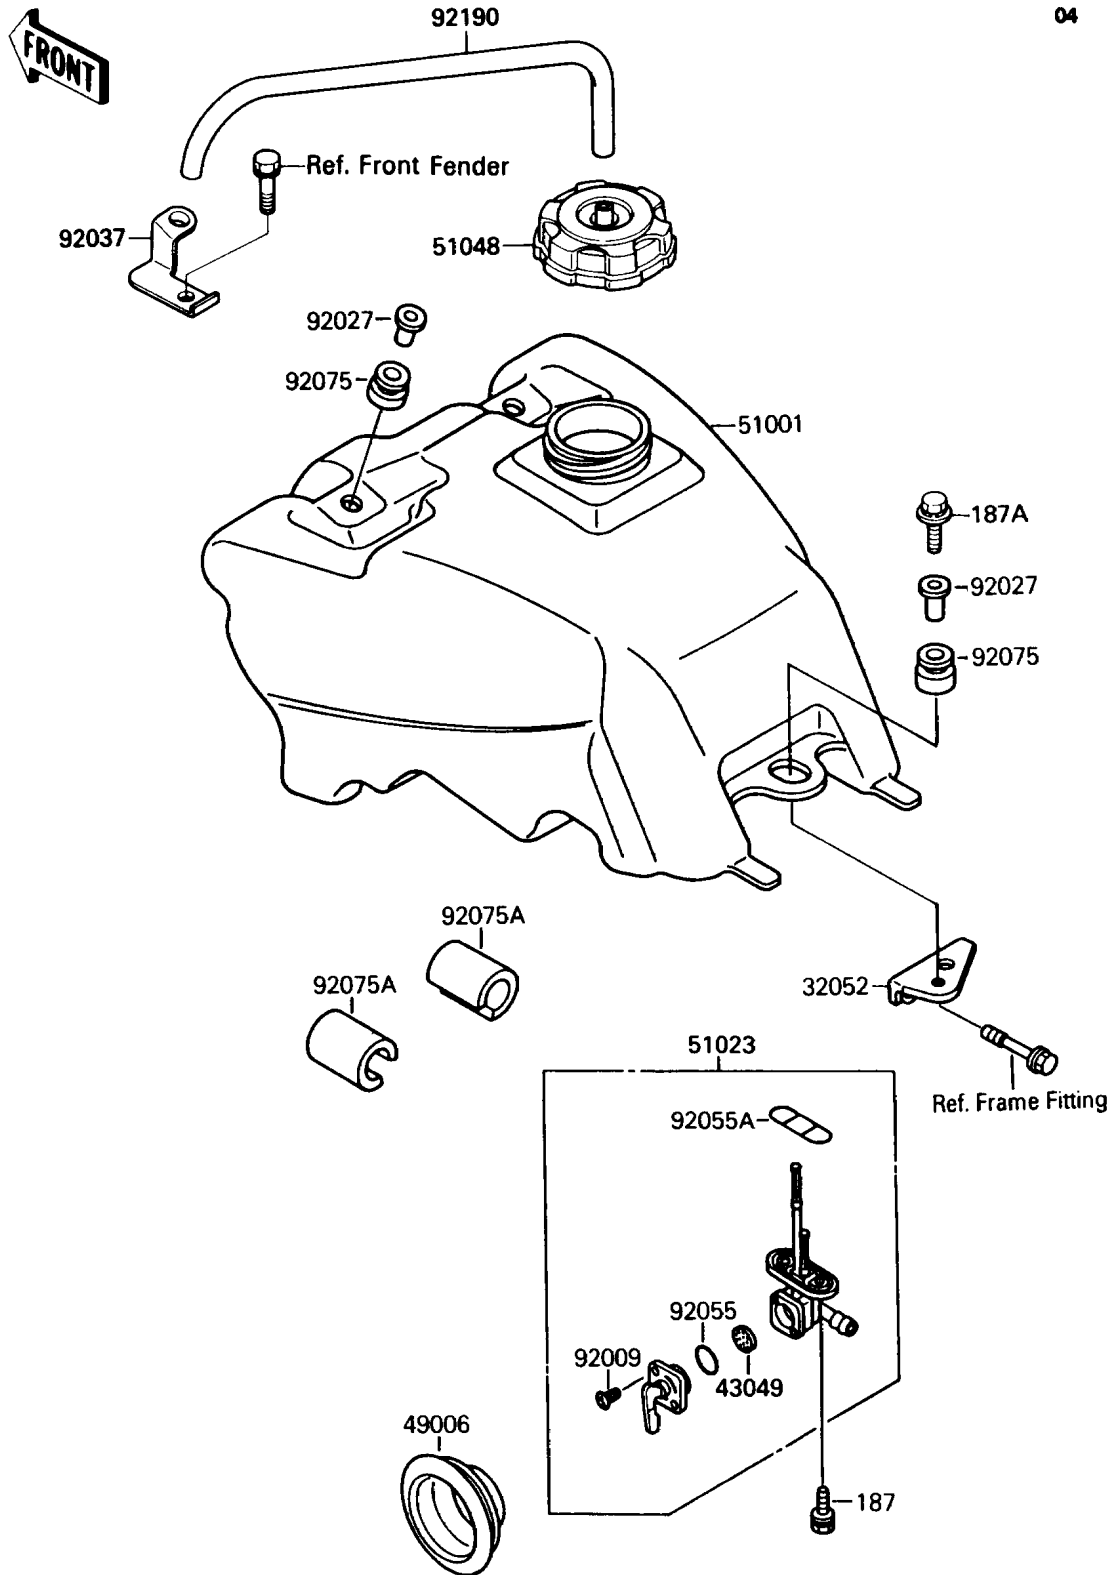

1990 Mojave 250

PARTS DIAGRAM

Fuel Tank

F 24 10

04

1990 Mojave 250

PARTS LIST

Fuel Tank

ITEM NAME

PART NUMBER

QUANTITY
