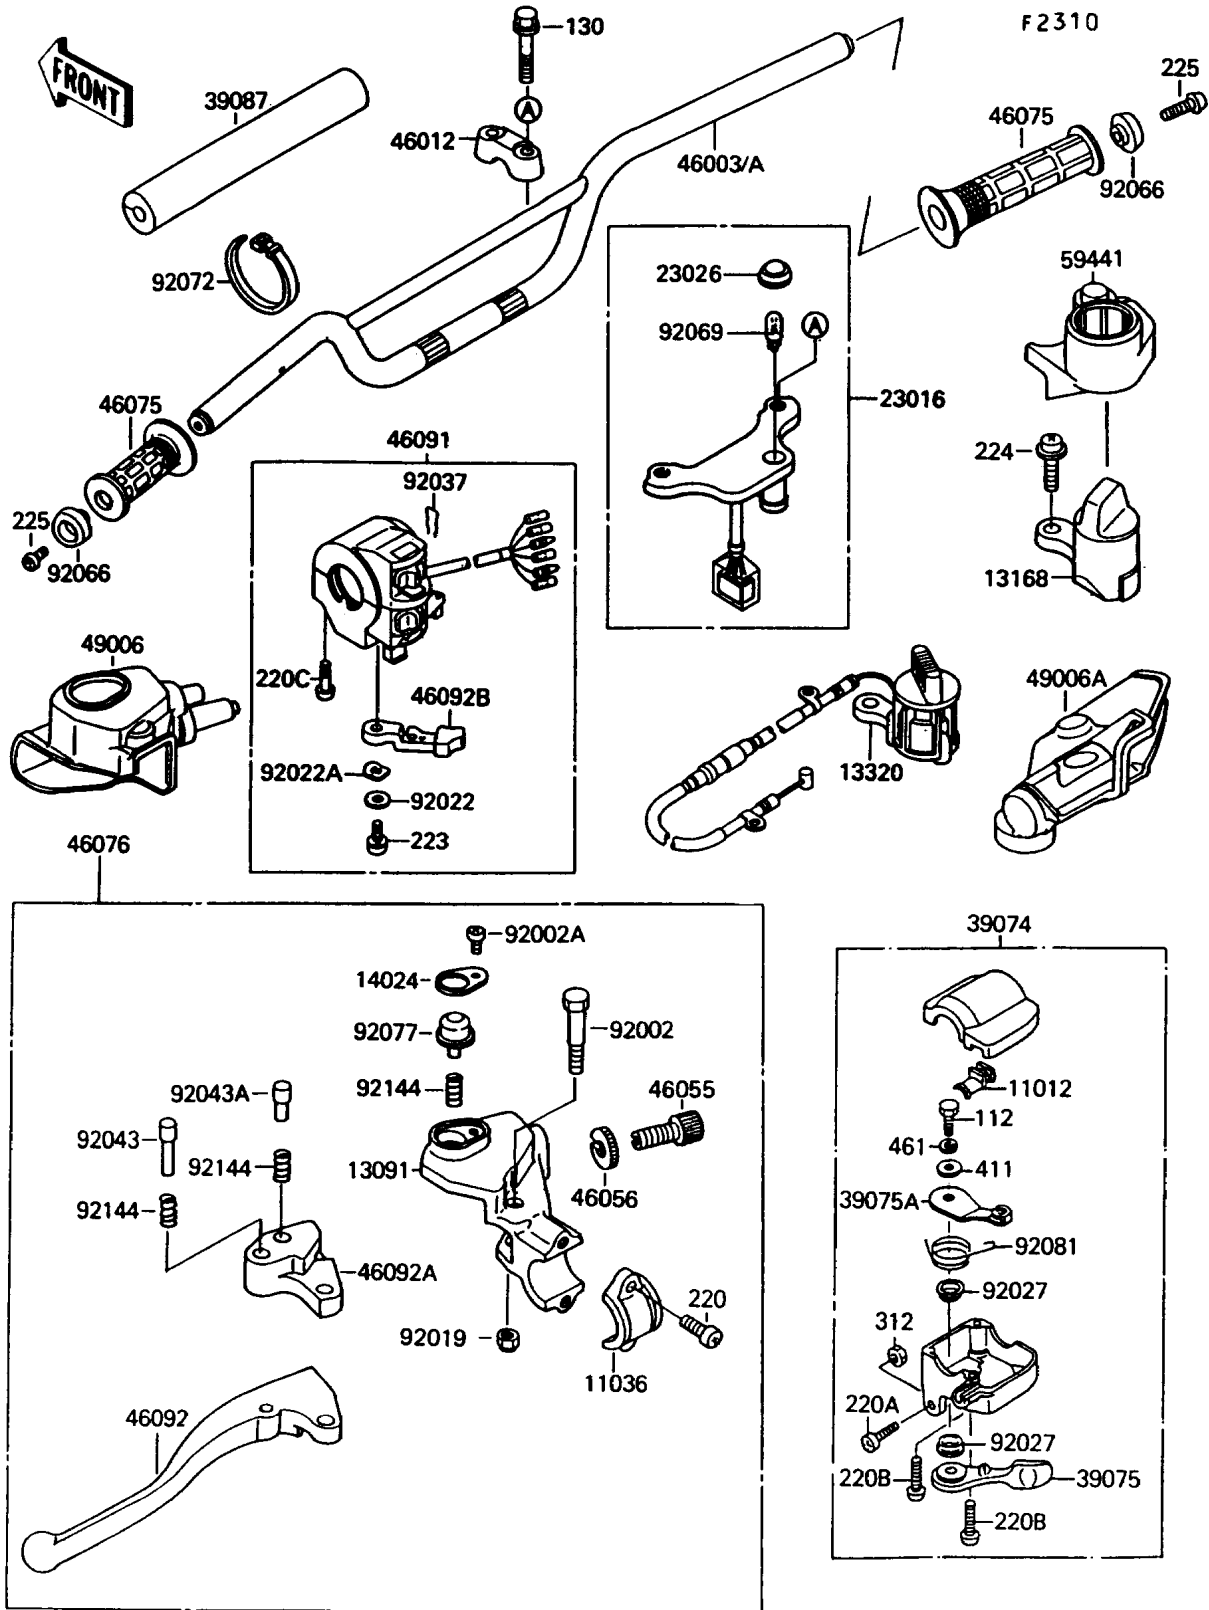

1992 Mojave 250

PARTS DIAGRAM

Handlebar

Kawasaki

Let the Good Times Roll®

1992 Mojave 250

PARTS LIST

Handlebar

Kawasaki

Let the Good Times Roll®

ITEM NAME

PART NUMBER

QUANTITY
