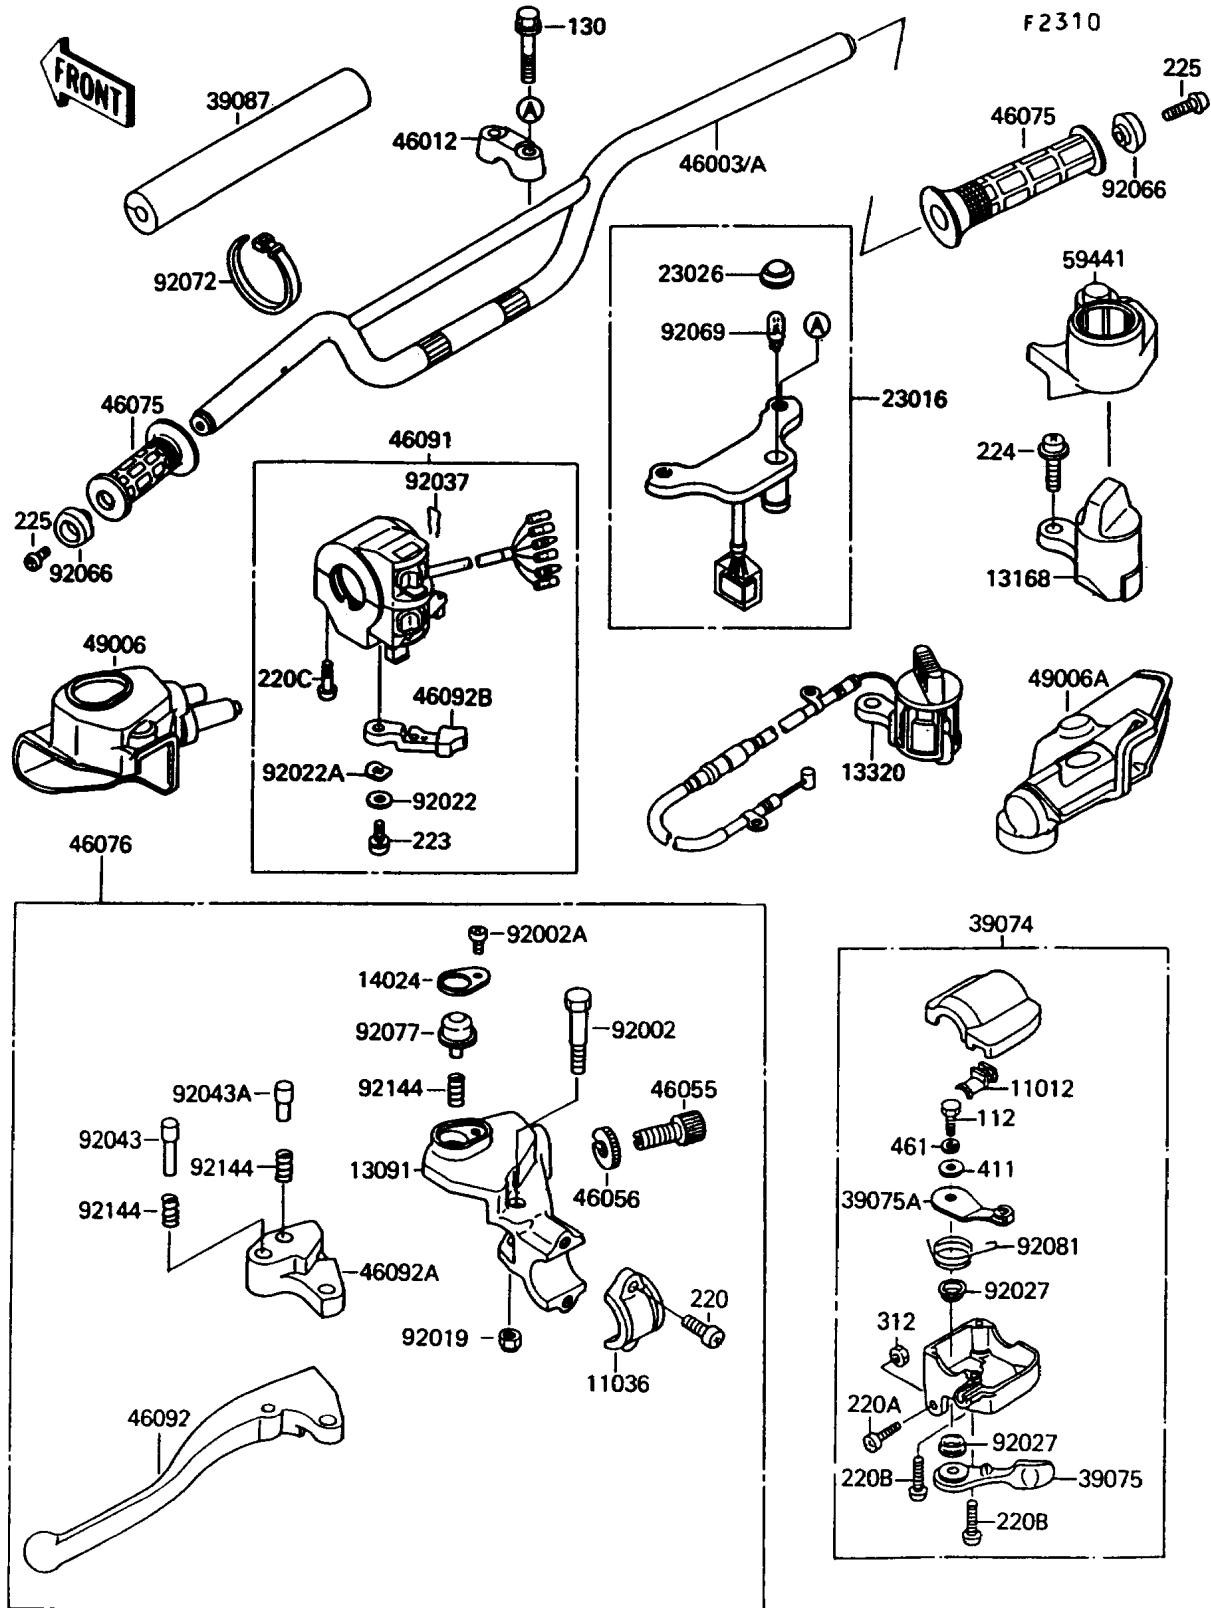

1991 Mojave 250

PARTS DIAGRAM

Handlebar

Kawasaki

Let the Good Times Roll®