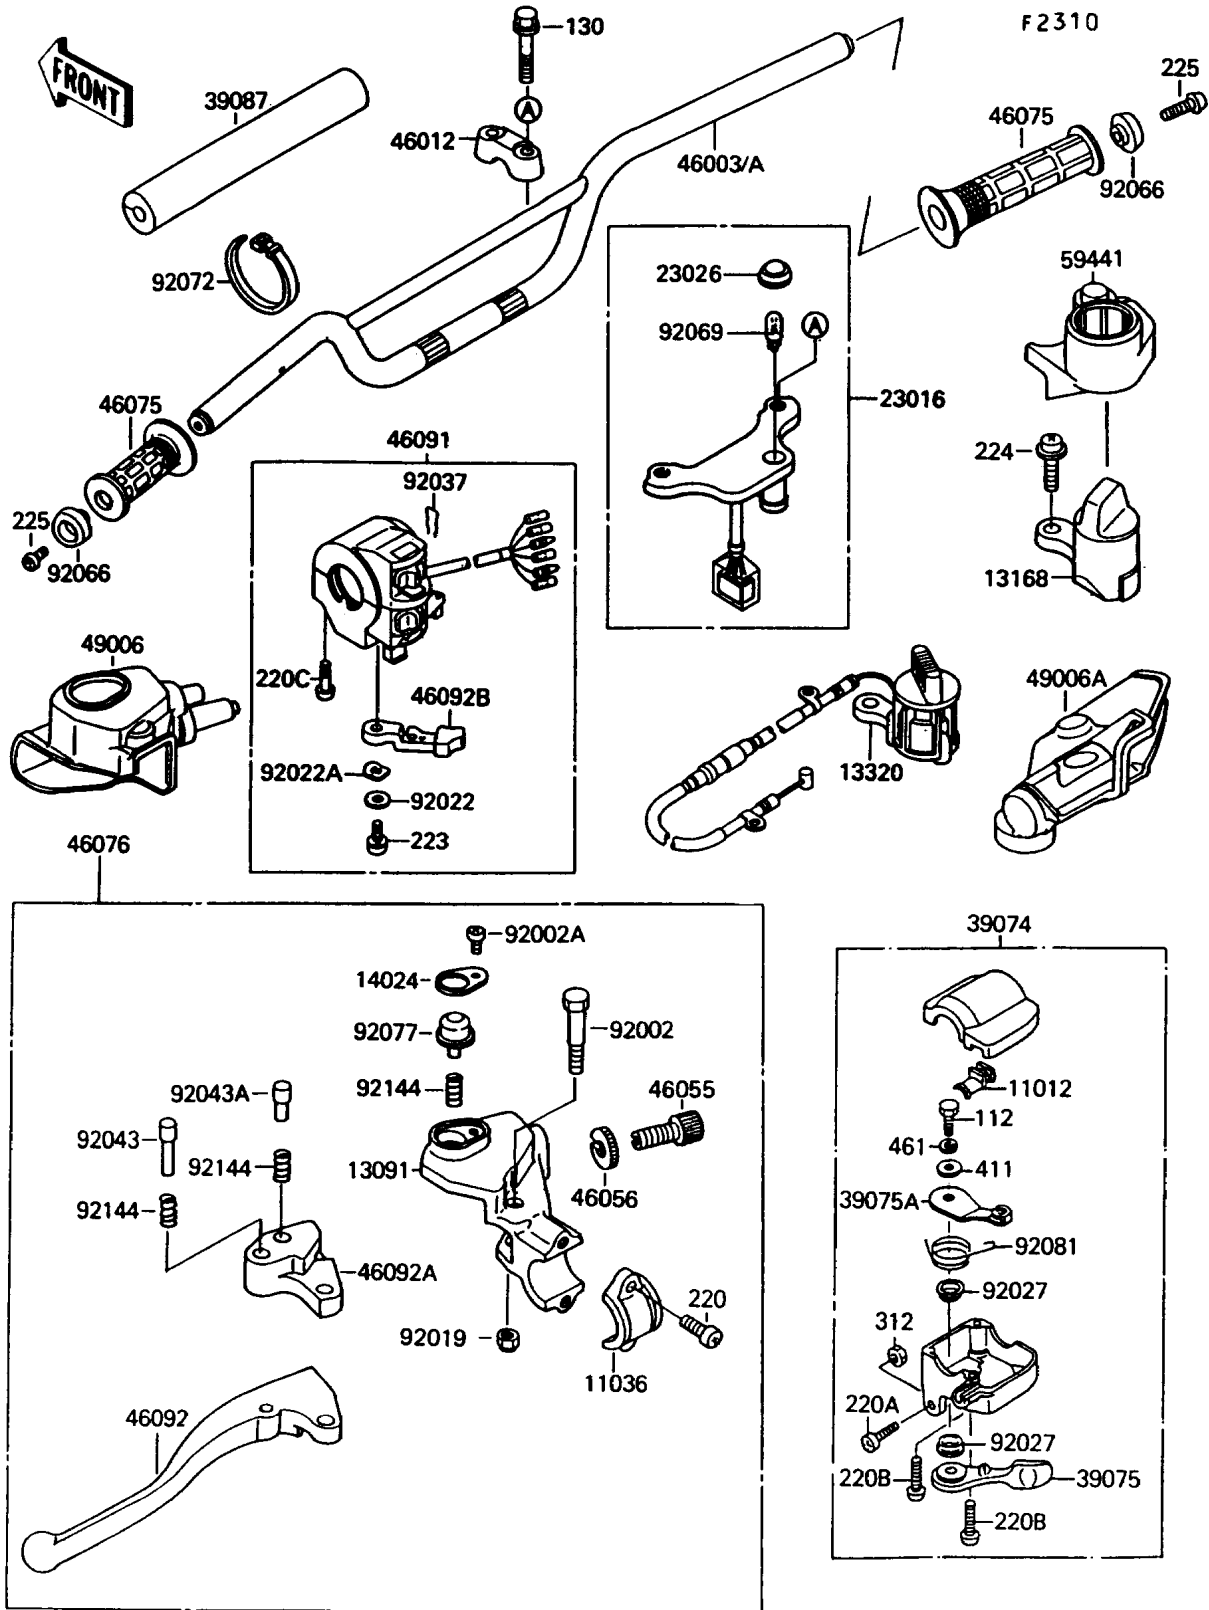

1990 Mojave 250

PARTS DIAGRAM

Handlebar

Kawasaki

Let the Good Times Roll®

1990 Mojave 250

PARTS LIST

Handlebar

ITEM NAME

PART NUMBER

QUANTITY
