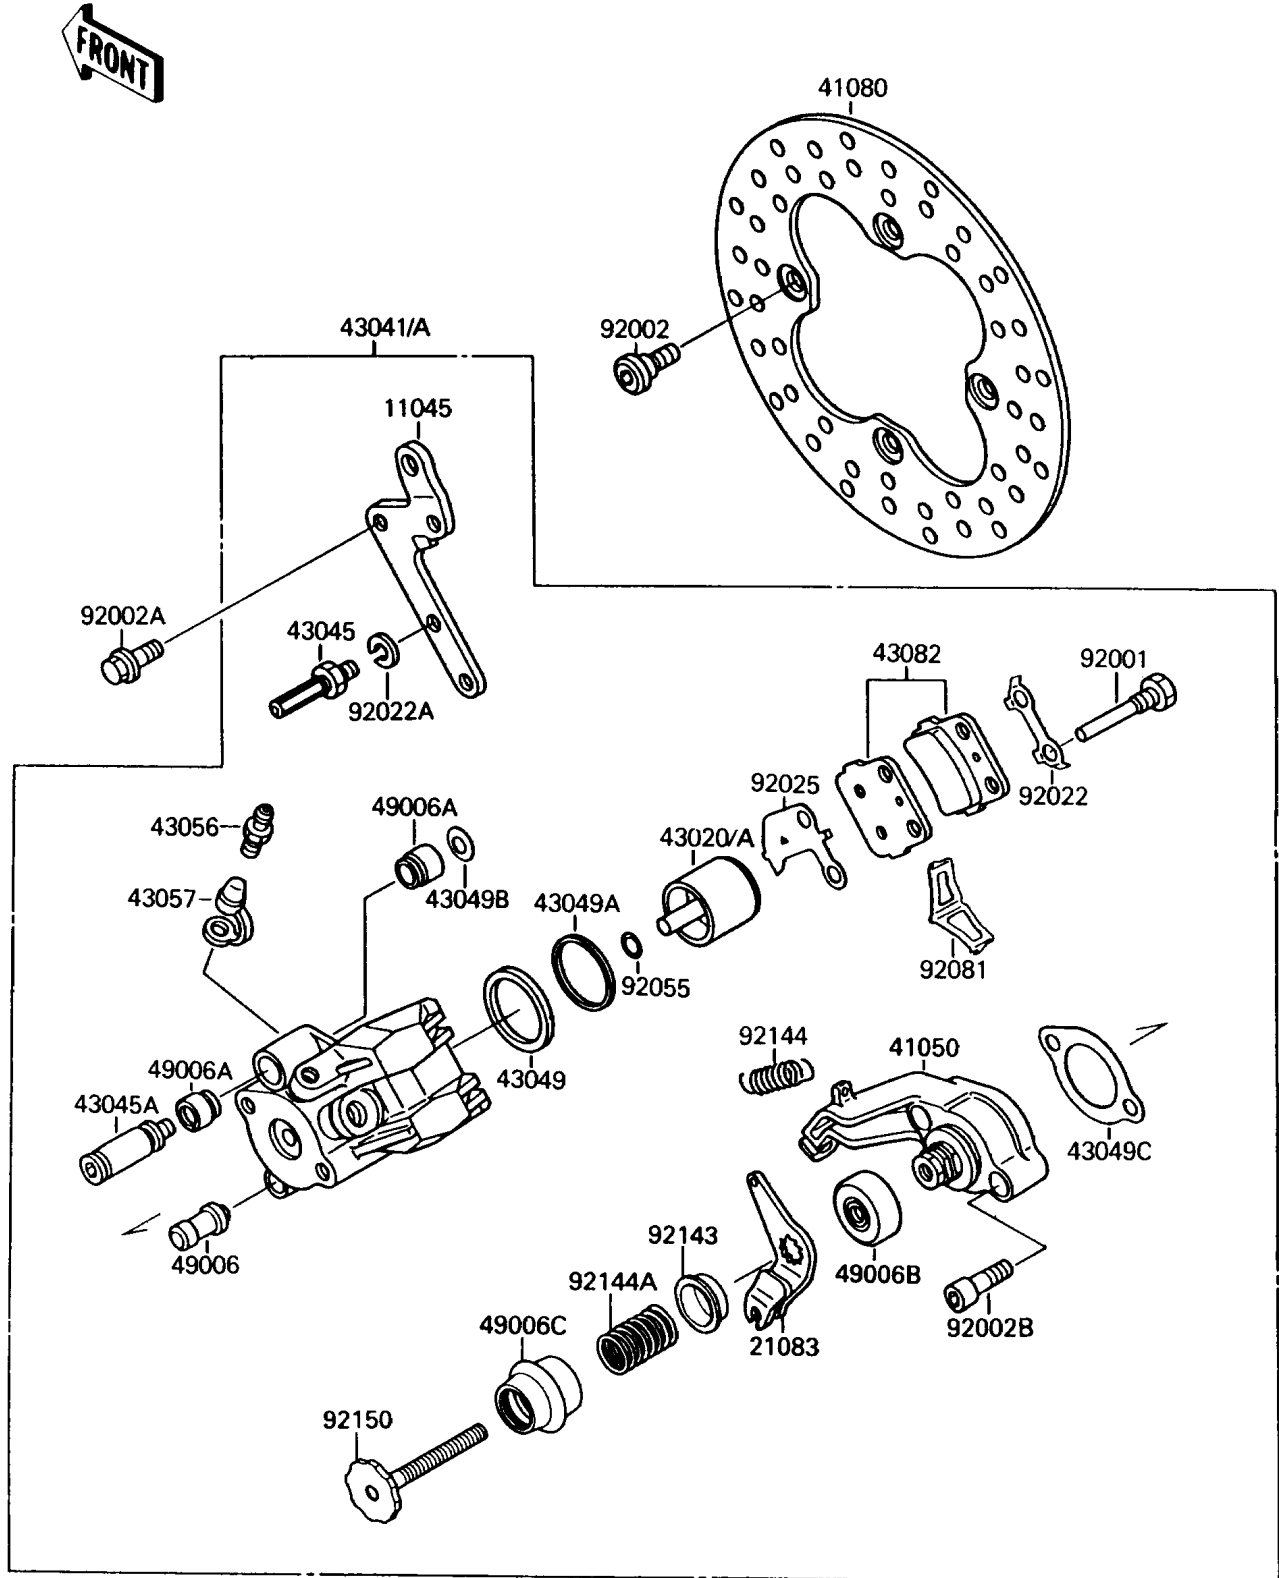

1990 Mojave 250

PARTS DIAGRAM

Rear Caliper

F2294

1990 Mojave 250

PARTS LIST

Rear Caliper

Kawasaki

Let the Good Times Roll®

ITEM NAME

PART NUMBER

QUANTITY
