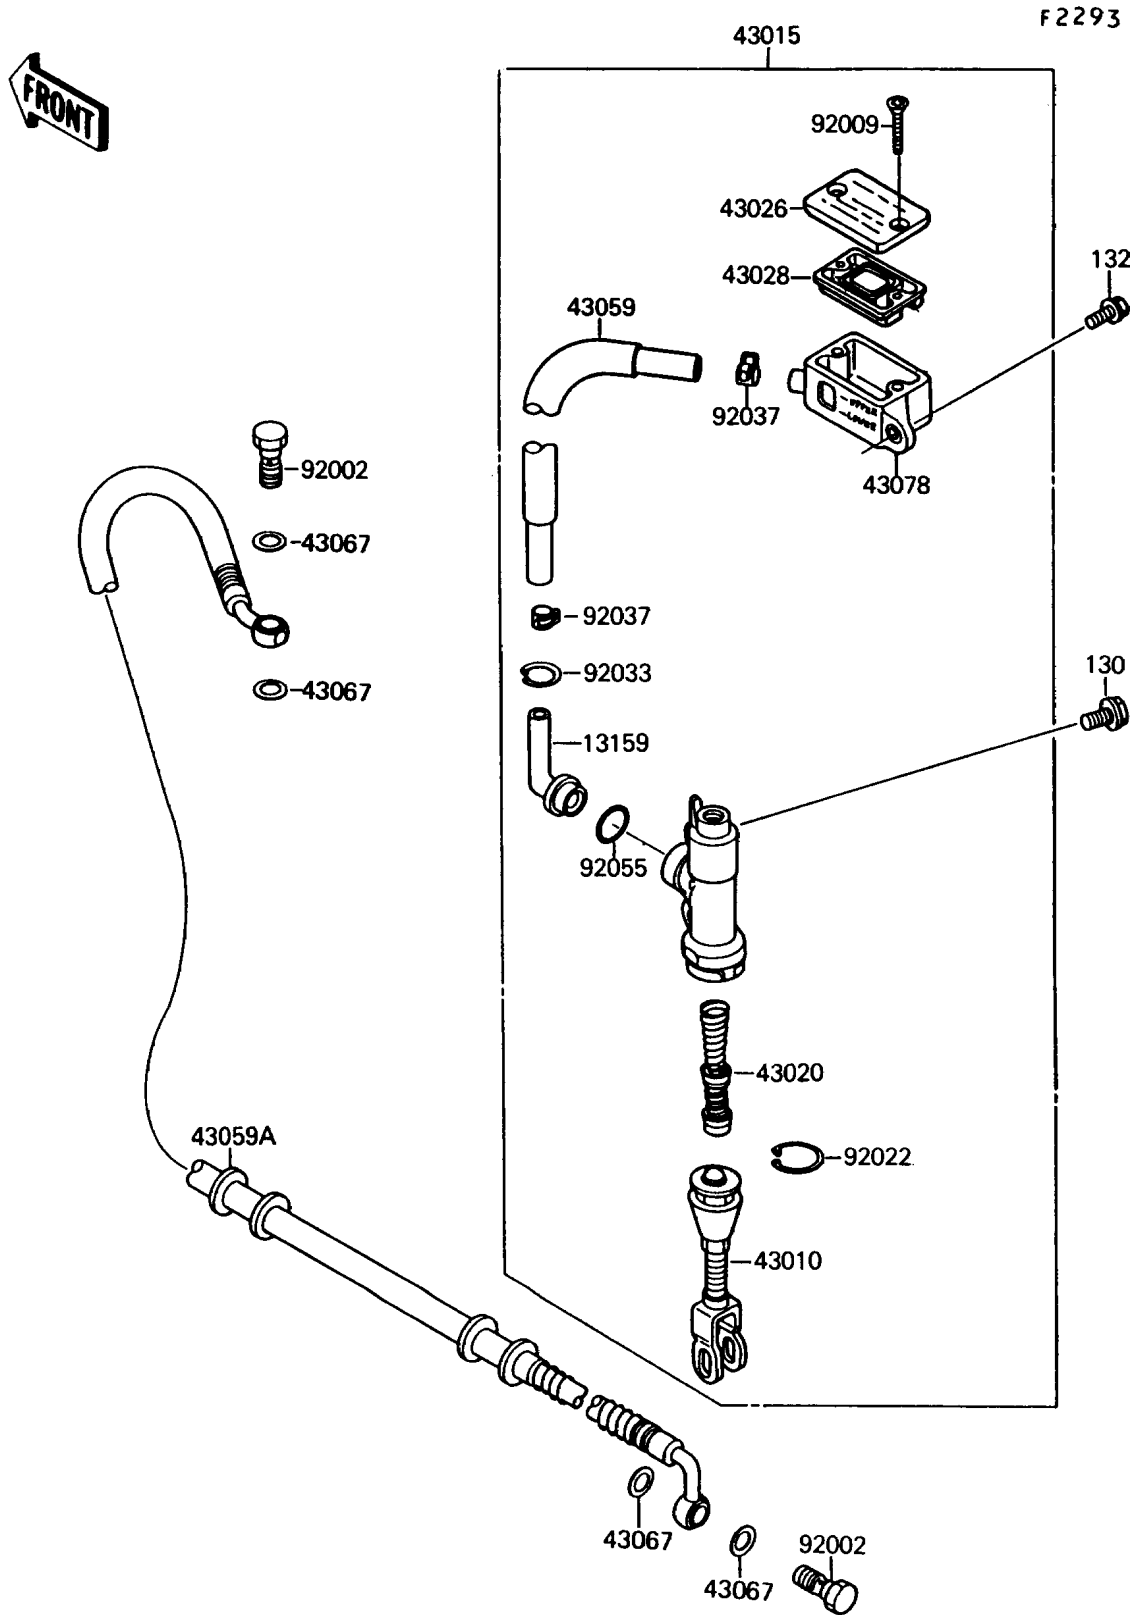

1992 Mojave 250

PARTS DIAGRAM

Rear Master Cylinder

1992 Mojave 250

PARTS LIST

Rear Master Cylinder

ITEM NAME

PART NUMBER

QUANTITY
