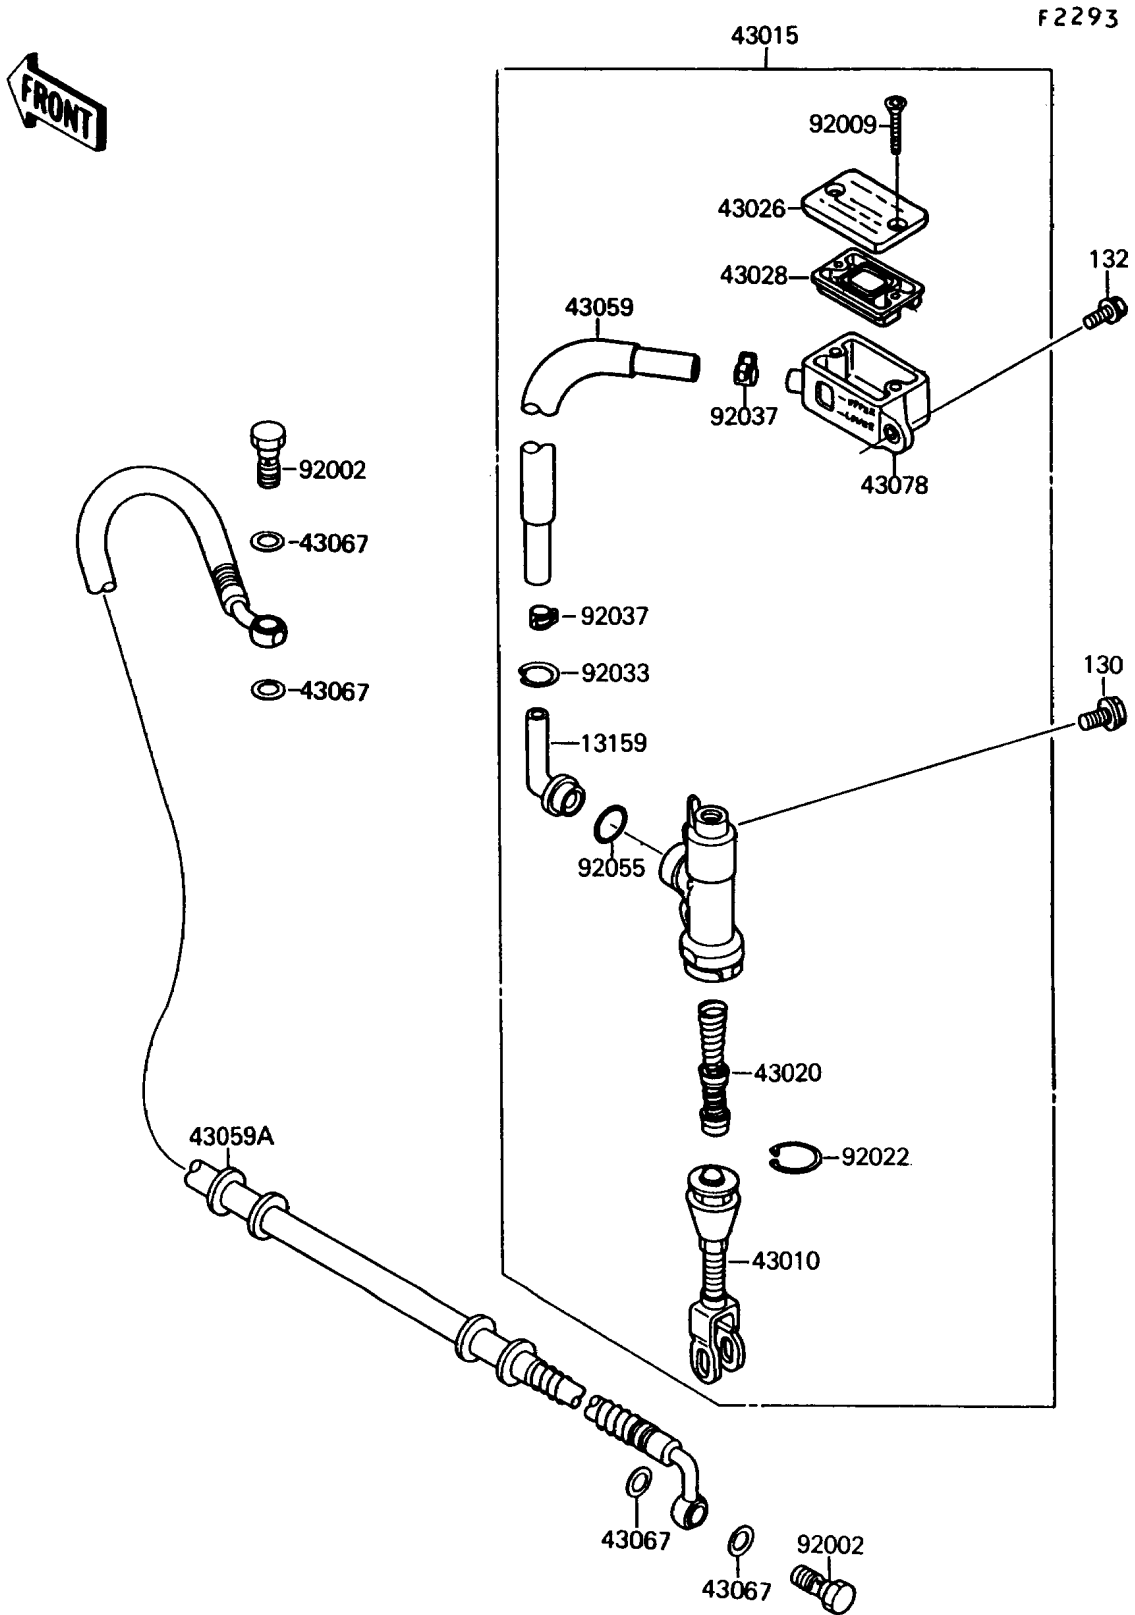

1990 Mojave 250

PARTS DIAGRAM

Rear Master Cylinder

1990 Mojave 250

PARTS LIST

Rear Master Cylinder

ITEM NAME

PART NUMBER

QUANTITY
