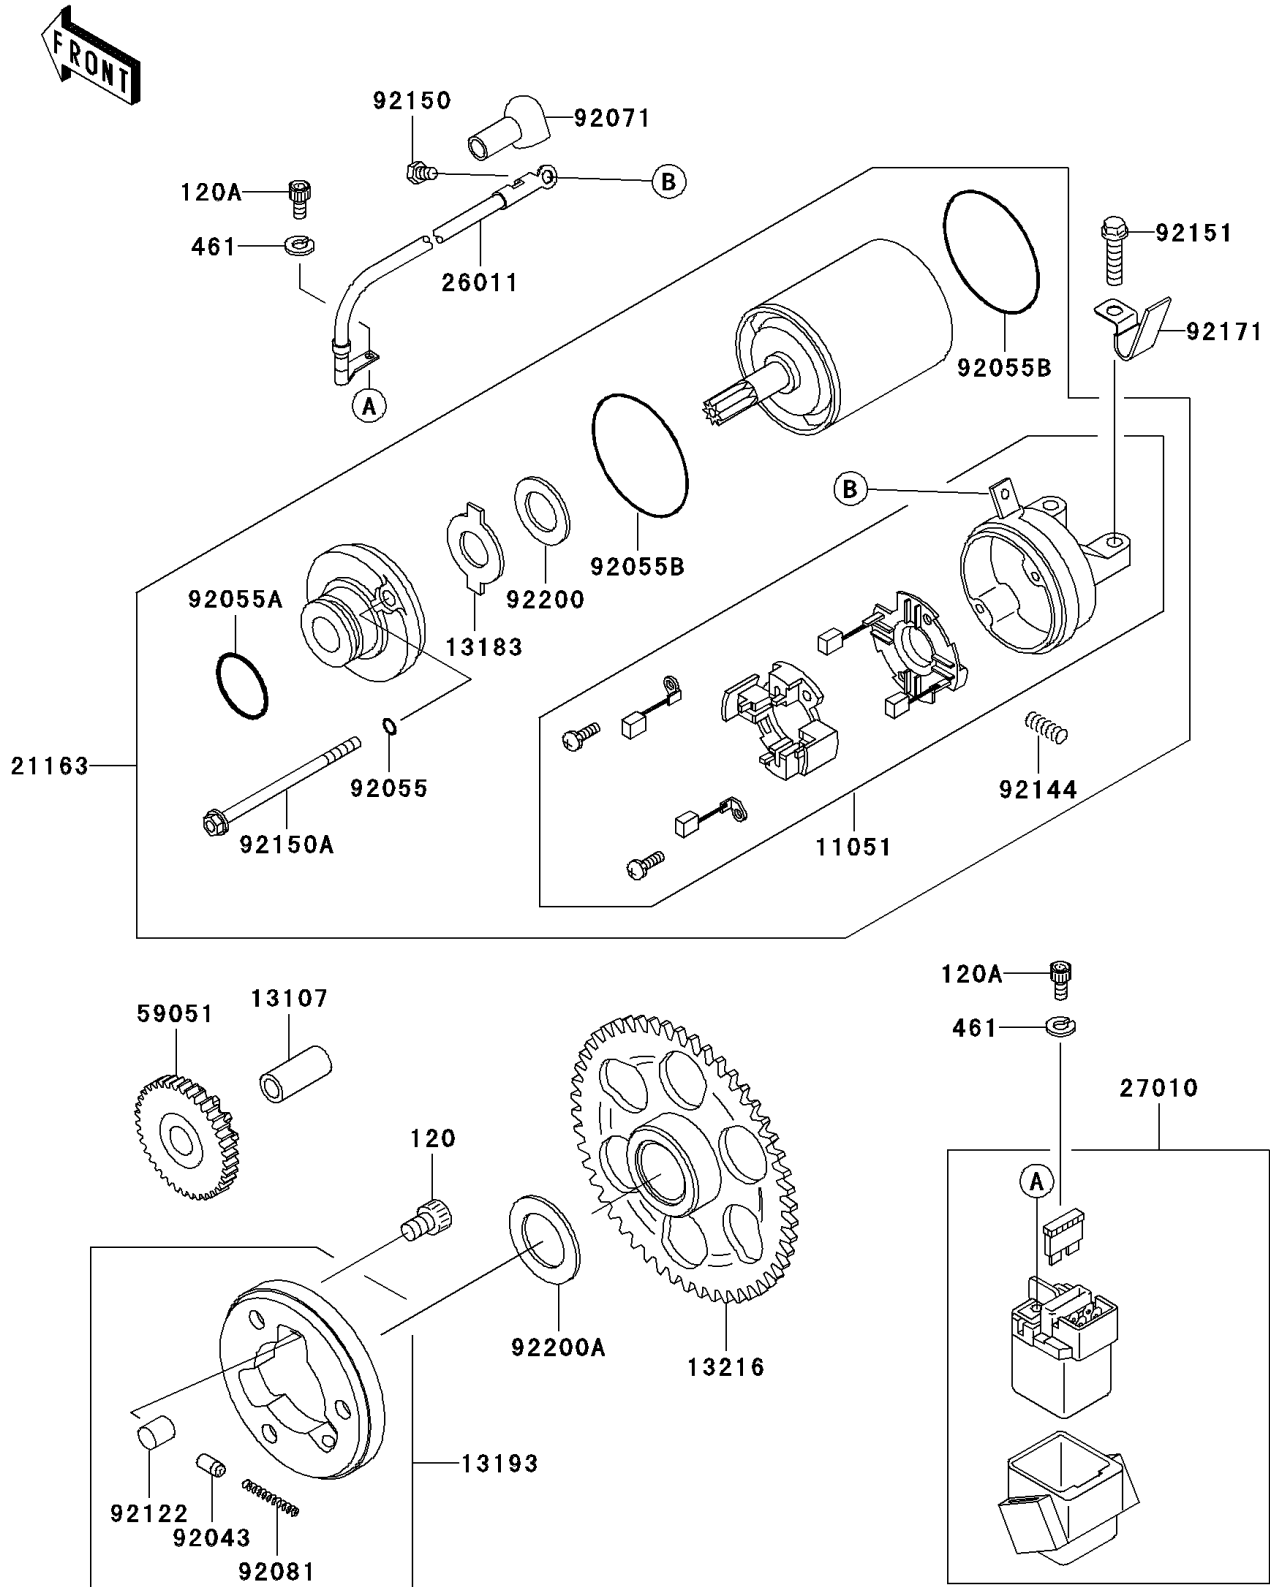

## PARTS DIAGRAM

### Starter Motor

E1840

## PARTS LIST

### Starter Motor

**Kawasaki**

Let the Good Times Roll®

ITEM NAME	PART NUMBER	QUANTITY
BOLT-SOCKET,8X12 (Ref # 120)	120P0812	3
BOLT-SOCKET,5X10 (Ref # 120A)	120S0510	2
WASHER-SPRING,5MM,BLACK (Ref # 461)	461K0500	2
BRACKET,STARTER MOTOR (Ref # 11051)	11051-1916	1
SHAFT,7.8X12X26.5 (Ref # 13107)	13107-1176	1
PLATE (Ref # 13183)	13183-1460	1
CLUTCH-ASSY-ONEWAY (Ref # 13193)	13193-0001	1
GEAR-COMP,ONEWAY CLUTCH,65T (Ref # 13216)	13216-1194	1
STARTER-ELECTRIC (Ref # 21163)	21163-1304	1
WIRE-LEAD,STARTER (Ref # 26011)	26011-1694	1
SWITCH (Ref # 27010)	27010-1380	1
GEAR-SPUR,IDLE,48T&14T (Ref # 59051)	59051-1200	1
PIN (Ref # 92043)	92043-132	3
RING-O,4.5MM (Ref # 92055)	92055-1261	2
RING-O,24.4X3.1 (Ref # 92055A)	92055-1262	1
RING-O (Ref # 92055B)	92055-1455	2
GROMMET,TERMINAL (Ref # 92071)	92071-1182	1
SPRING,COIL (Ref # 92081)	92081-159	3
ROLLER (Ref # 92122)	92122-006	3
SPRING,BRUSH (Ref # 92144)	92144-1423	4
BOLT (Ref # 92150)	92150-1305	1
BOLT (Ref # 92150A)	92150-1326	2
BOLT,FLANGED-SMALL,6X25 (Ref # 92151)	92151-1930	2
CLAMP (Ref # 92171)	92171-1238	1
WASHER (Ref # 92200)	92200-1019	1
WASHER,27.5X38X1.0 (Ref # 92200A)	92200-1393	1