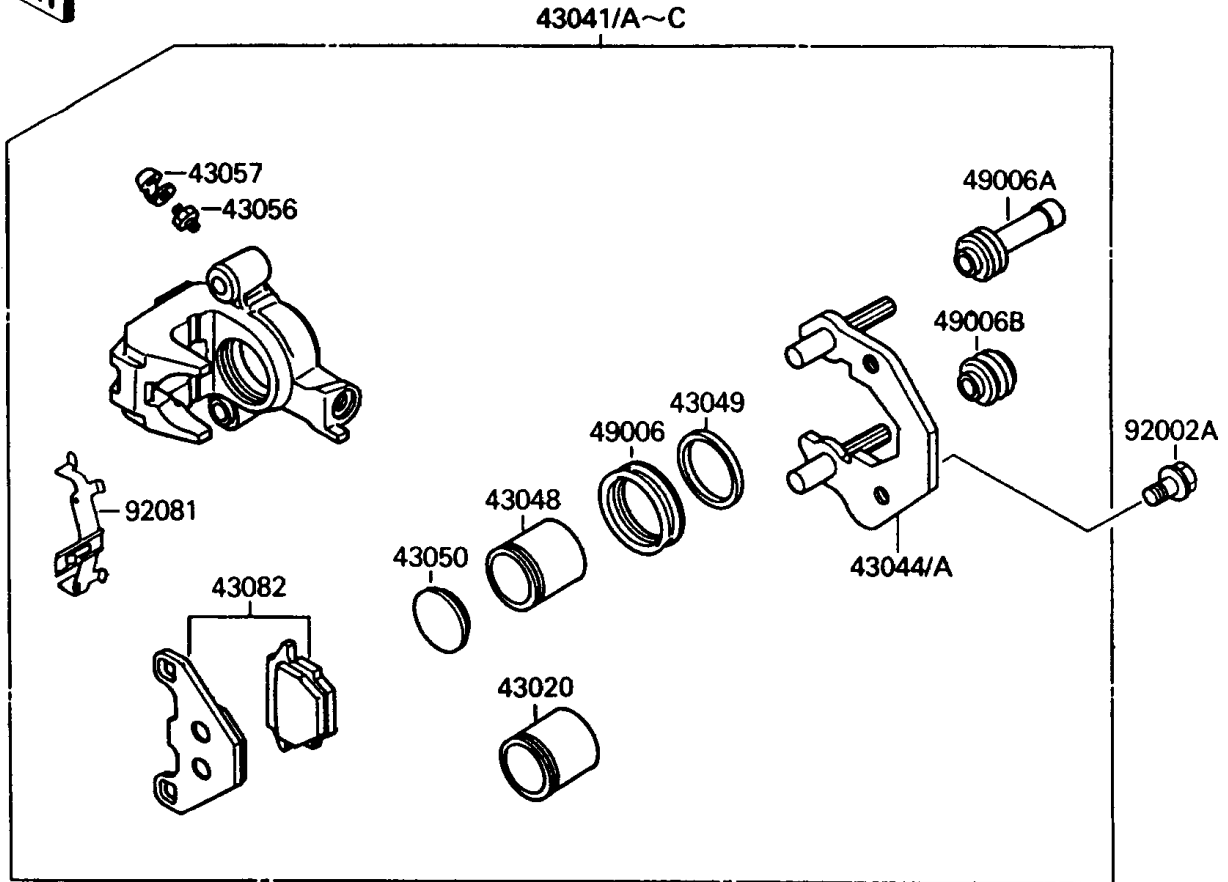

1990 Mojave 250

PARTS DIAGRAM

Front Caliper

F2292

1990 Mojave 250

PARTS LIST

Front Caliper

Kawasaki

Let the Good Times Roll®

ITEM NAME

PART NUMBER

QUANTITY
