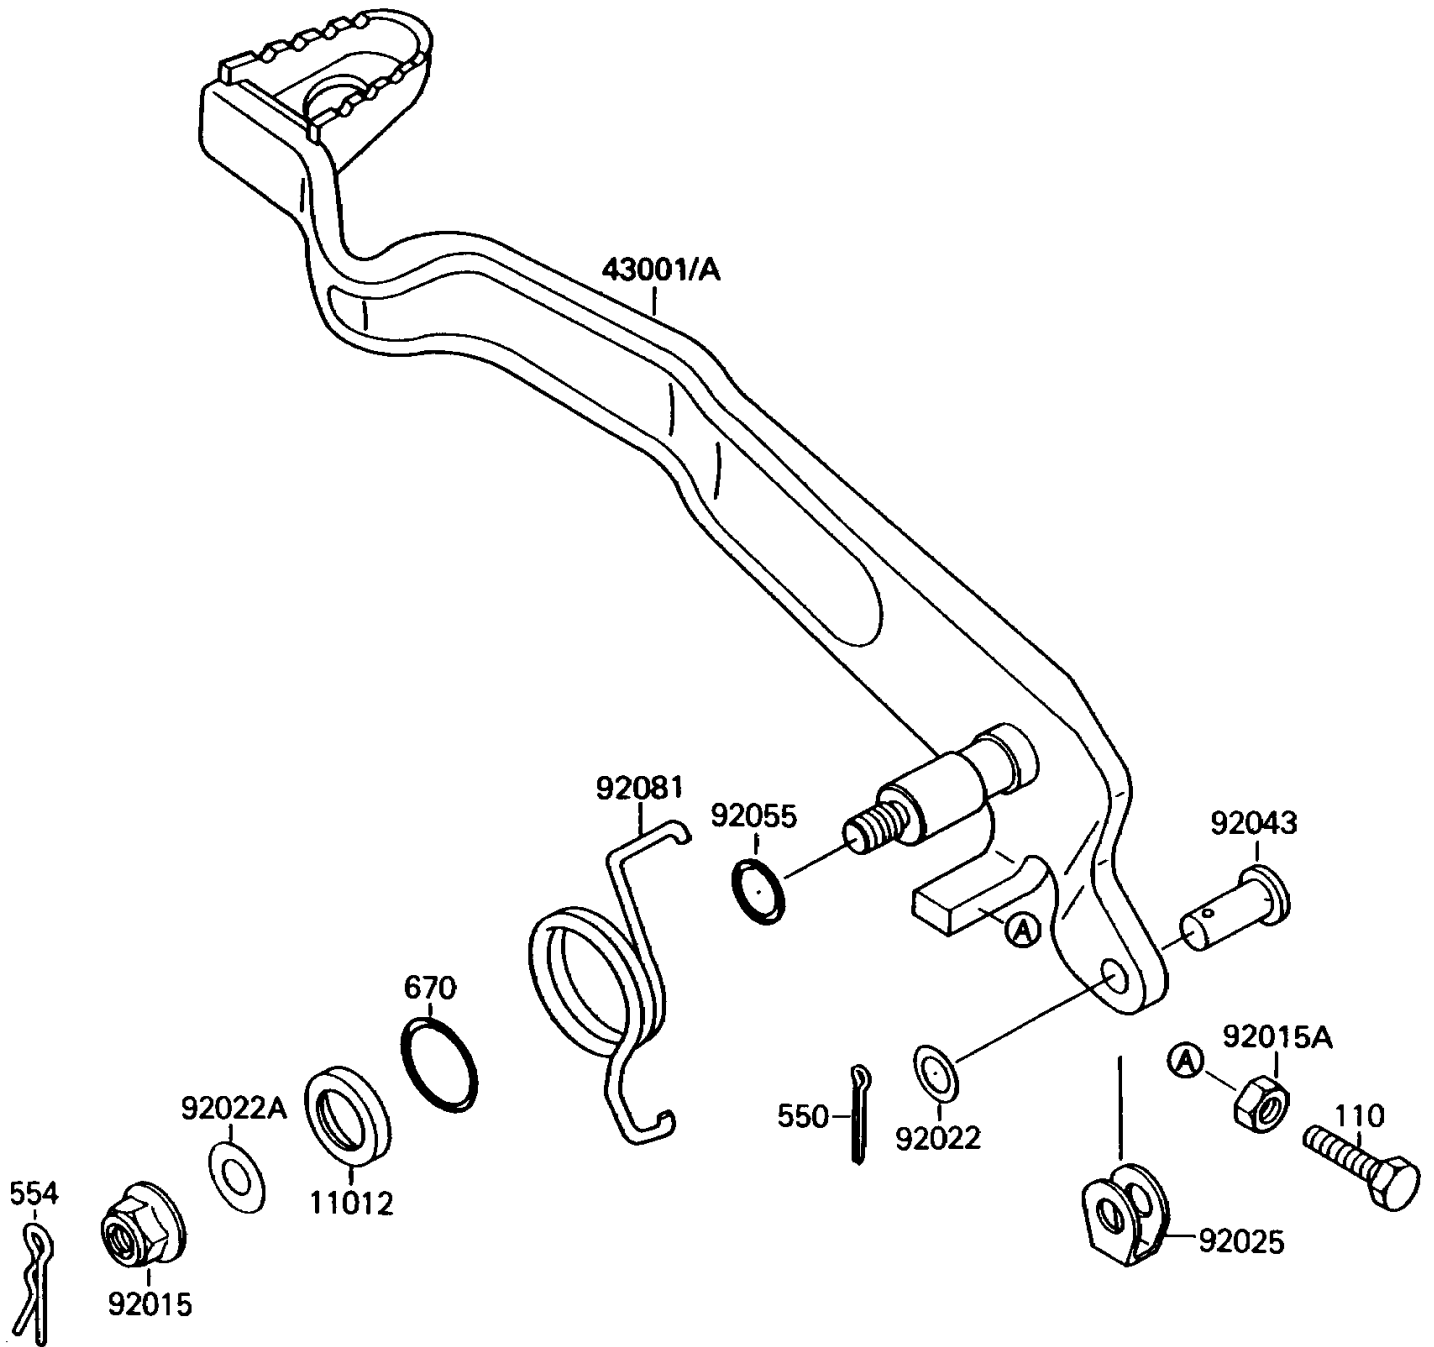

1990 Mojave 250

PARTS DIAGRAM

Brake Pedal

F2260

1990 Mojave 250

PARTS LIST

Brake Pedal

ITEM NAME

PART NUMBER

QUANTITY
