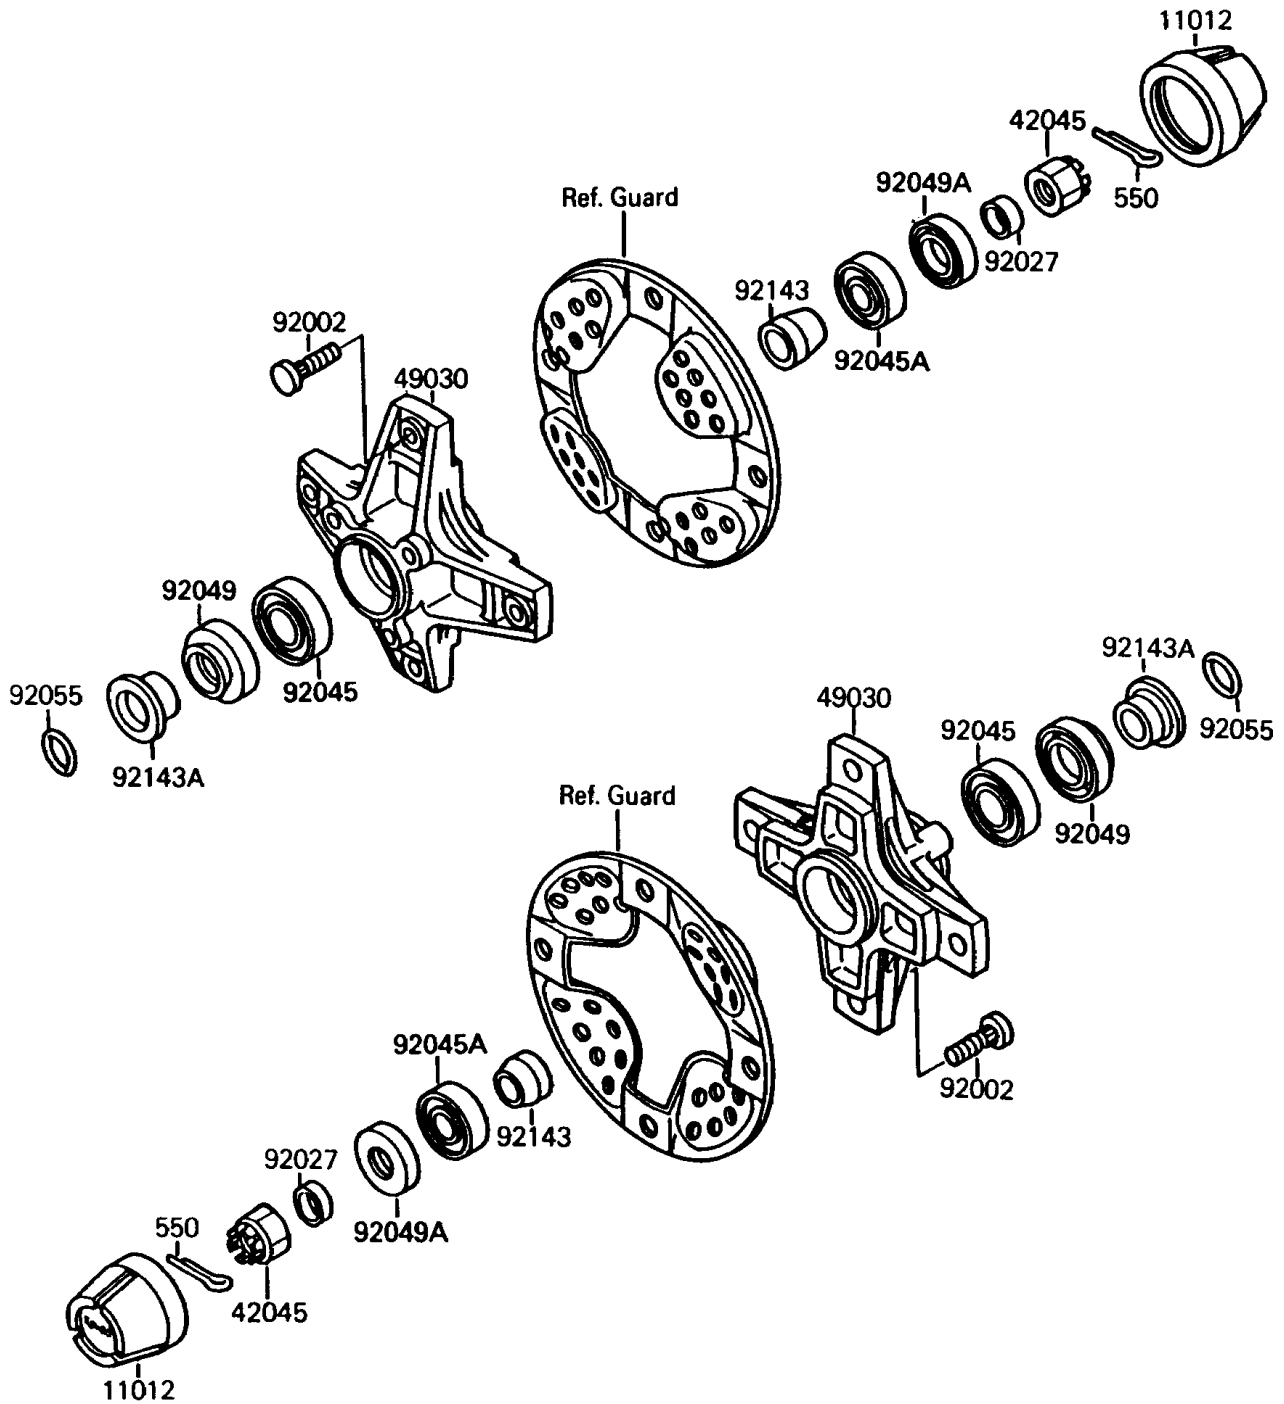

1991 Mojave 250

PARTS DIAGRAM

Front Hub

Kawasaki

Let the Good Times Roll®

F 2230

1991 Mojave 250

PARTS LIST

Front Hub

ITEM NAME

PART NUMBER

QUANTITY
