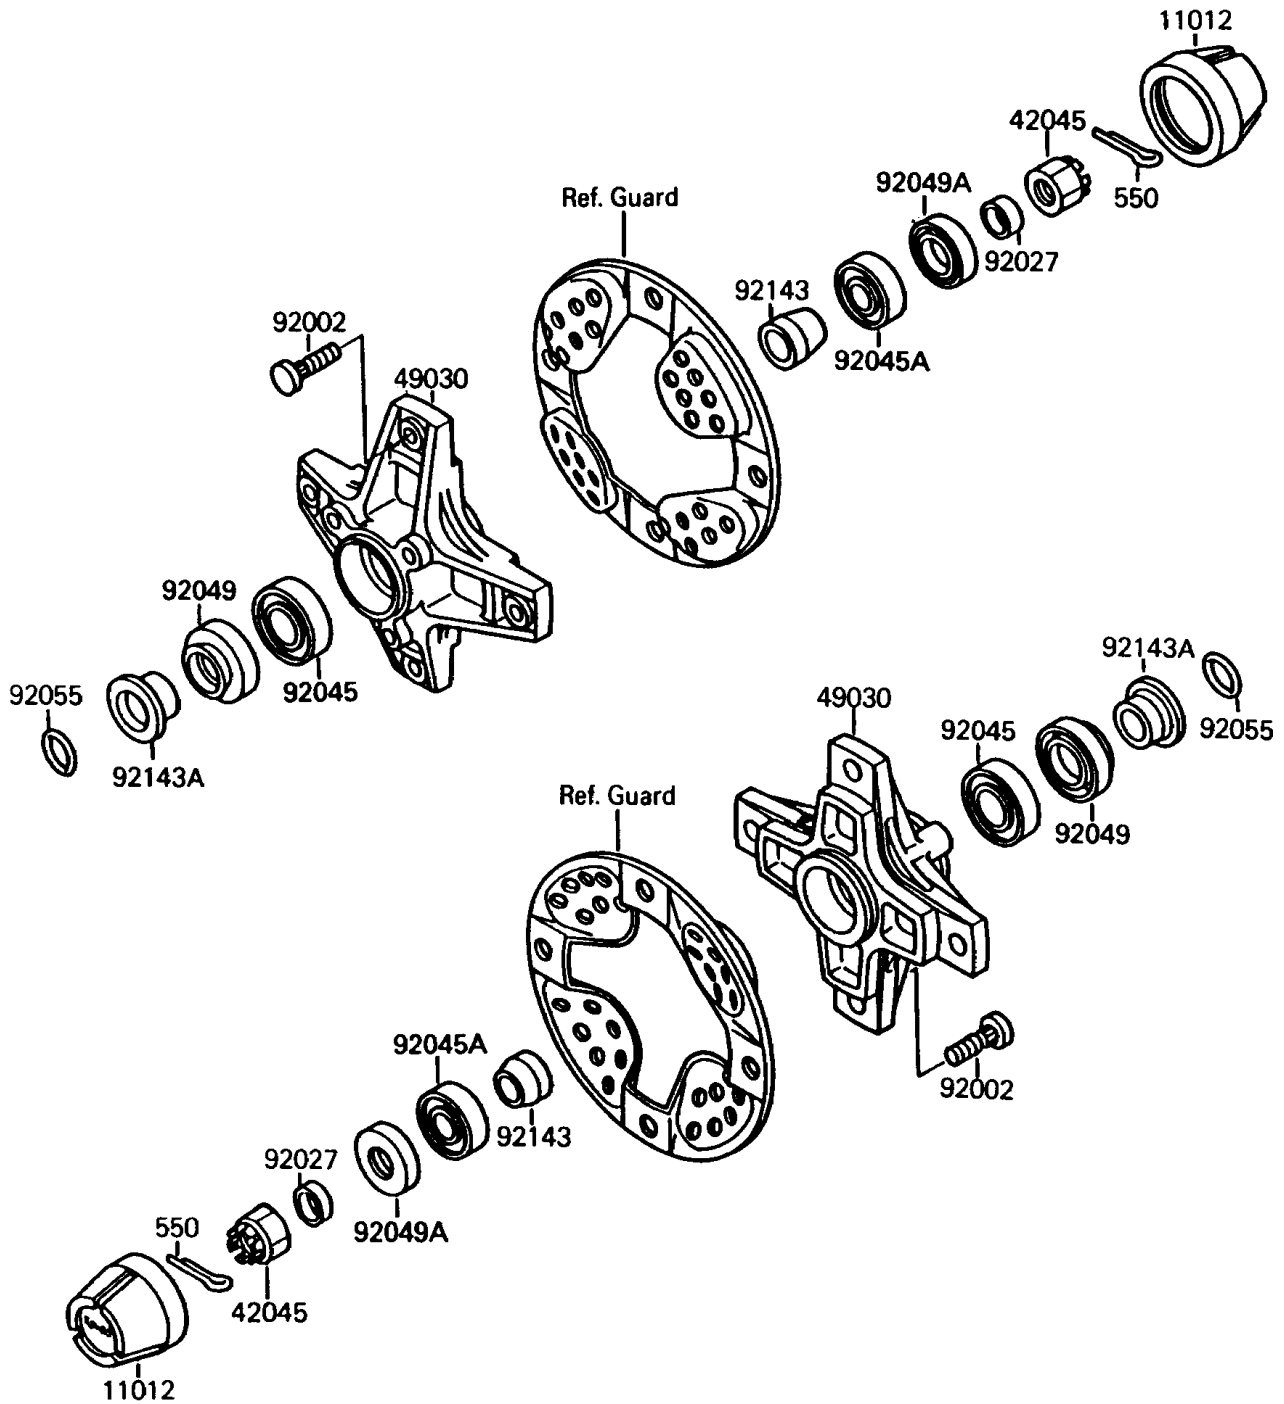

1992 Mojave 250

PARTS DIAGRAM

Front Hub

Kawasaki

Let the Good Times Roll®

F 2230

1992 Mojave 250

PARTS LIST

Front Hub

ITEM NAME	PART NUMBER	QUANTITY
CAP,WHEEL (Ref # 11012)	11012-1519	2
NUT,CASTLE,16MM (Ref # 42045)	42045-014	2
HUB,FR (Ref # 49030)	49030-1084	2
BOLT,10X30 (Ref # 92002)	92002-1388	8
COLLAR,16.0X22X9.5 (Ref # 92027)	92027-1815	2
BEARING-BALL,60/222RS (Ref # 92045)	92045-1170	2
BEARING-BALL,6203DDU2 AV2S (Ref # 92045A)	92045-1228	2
SEAL-OIL,SDD4 28 44 8 (Ref # 92049)	92049-1260	2
SEAL-OIL (Ref # 92049A)	92049-1318	2
RING-O,21.5MM (Ref # 92055)	92055-1293	2
COLLAR,L=25 (Ref # 92143)	92143-1007	2
COLLAR,L=14.1 (Ref # 92143A)	92143-1008	2
PIN-COTTER,4.0X30 (Ref # 550)	550D4030	2