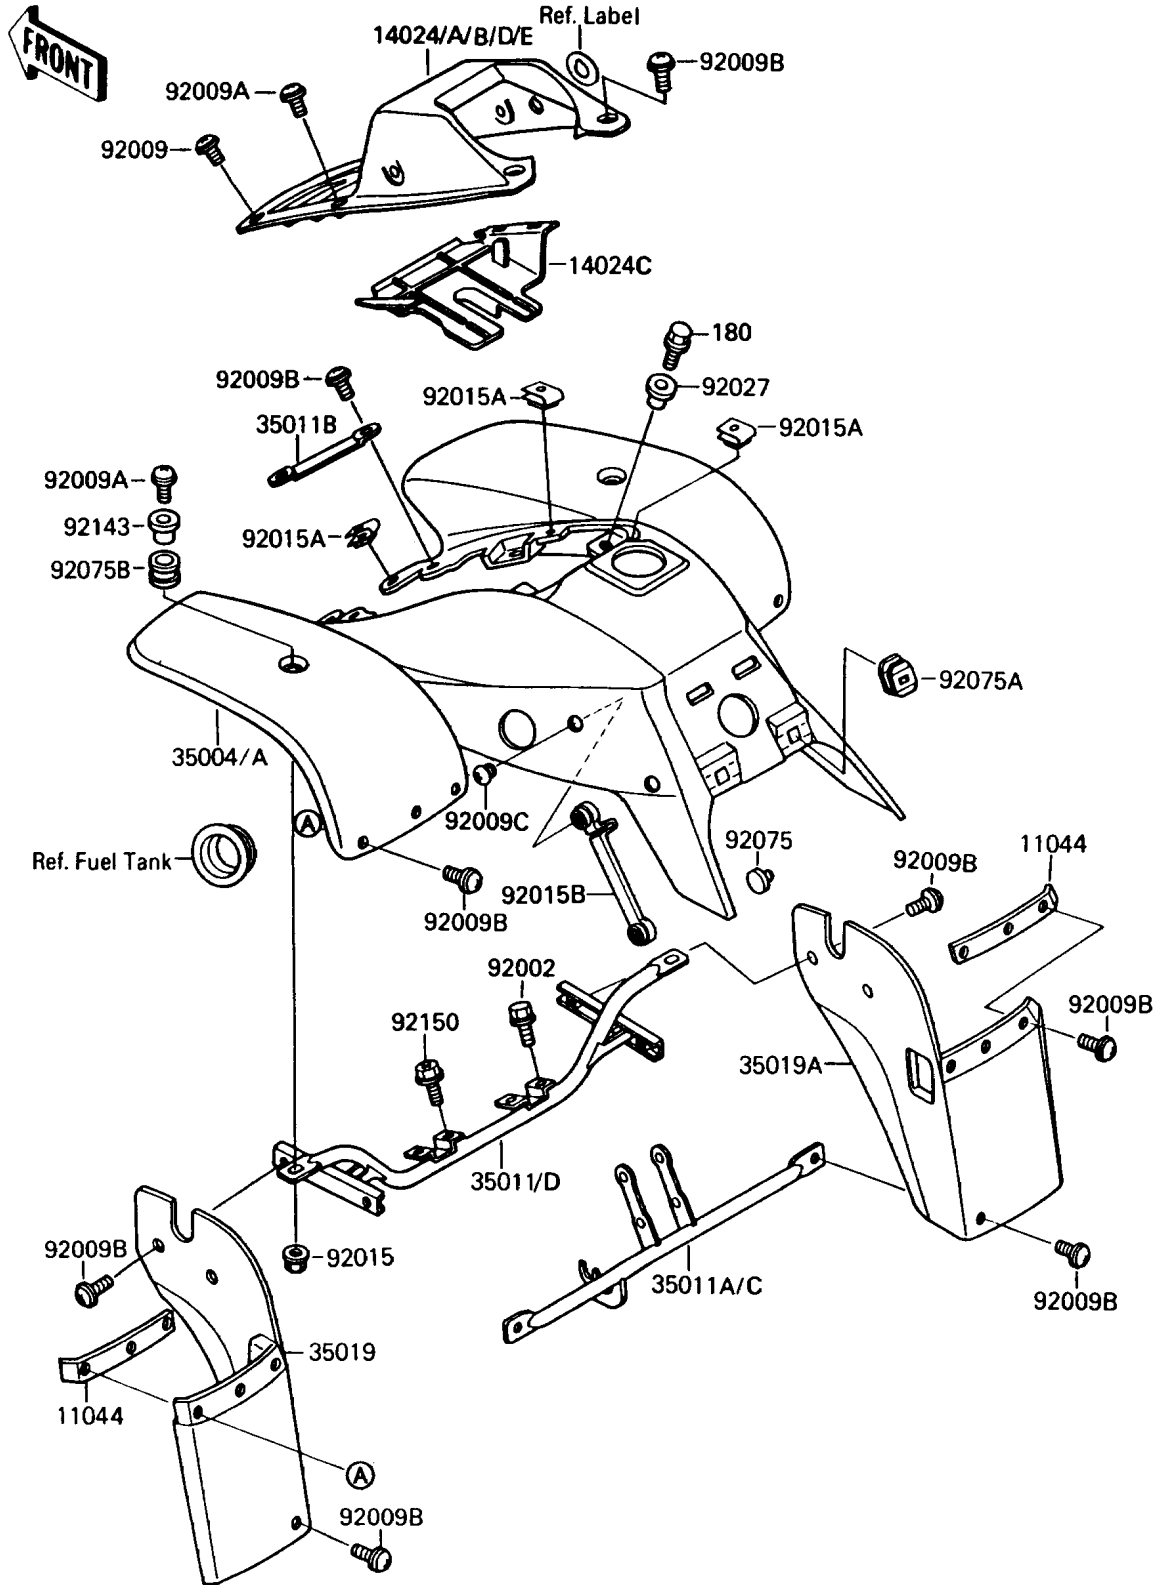

1990 Mojave 250

PARTS DIAGRAM

Front Fender

F2171

1990 Mojave 250

PARTS LIST

Front Fender

Kawasaki

Let the Good Times Roll®

ITEM NAME

PART NUMBER

QUANTITY
