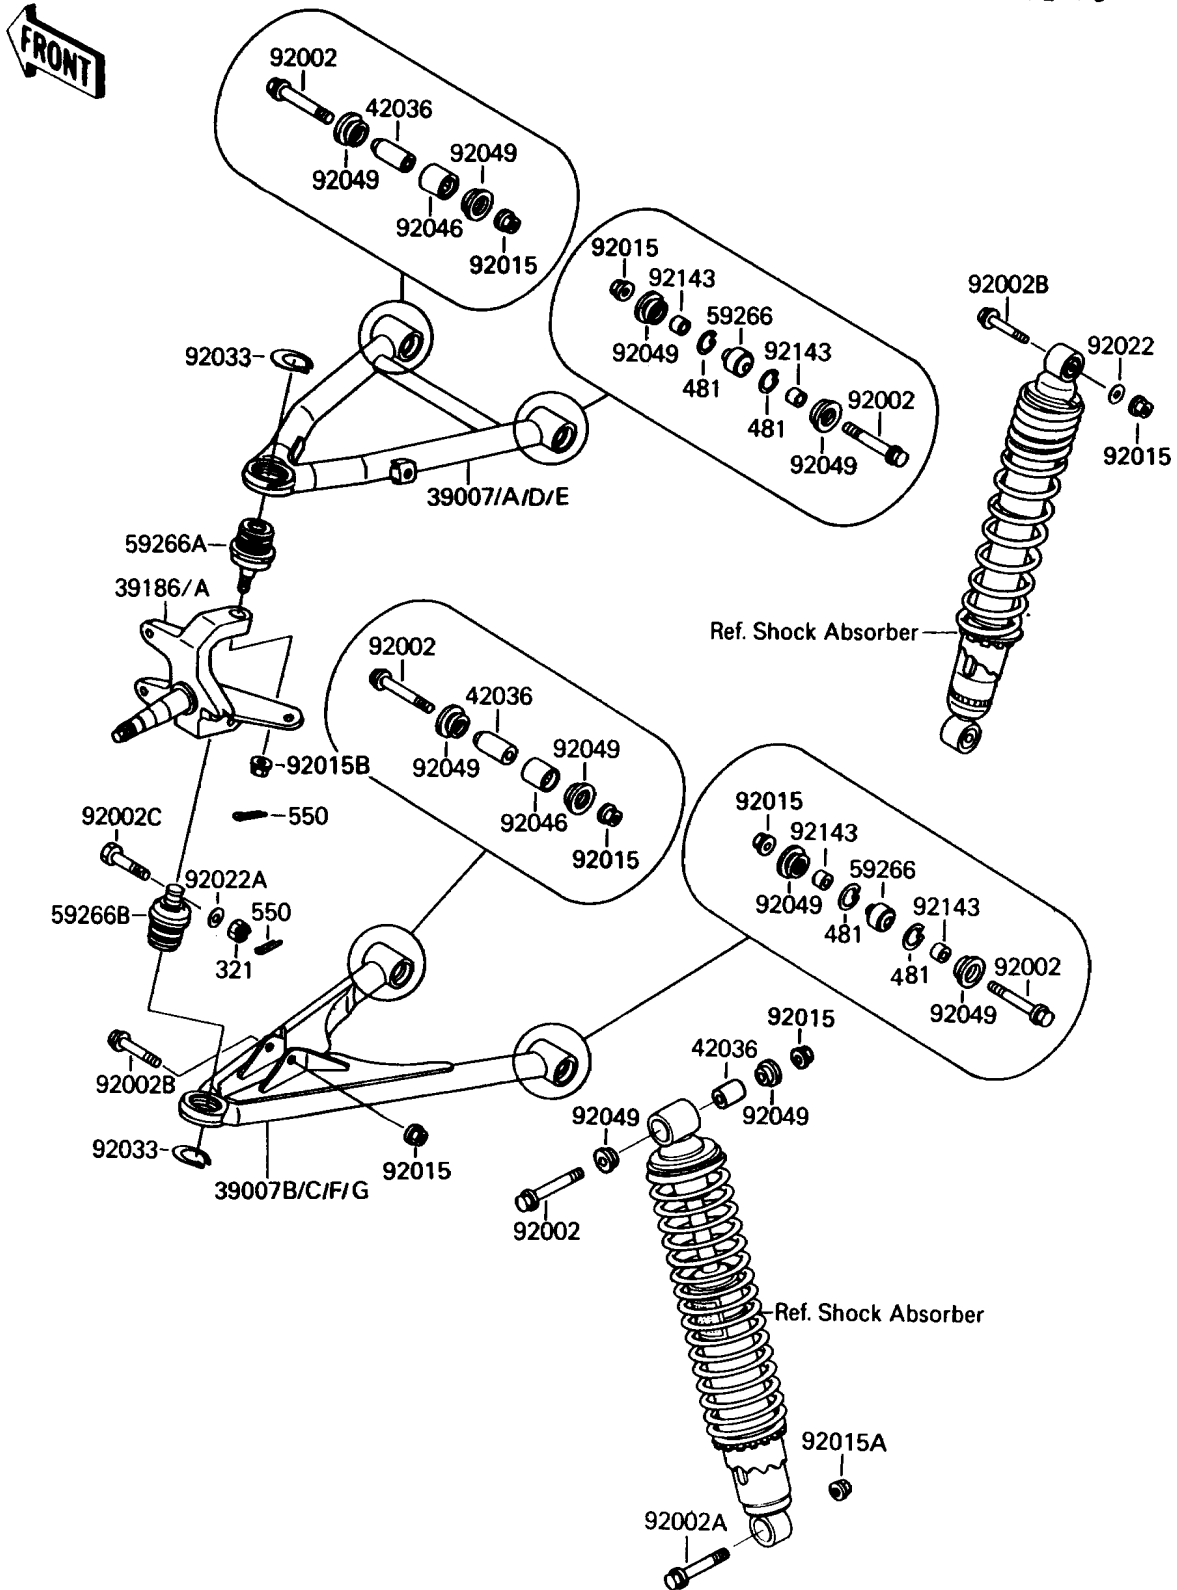

1992 Mojave 250

PARTS DIAGRAM

Suspension

F2150

1992 Mojave 250

PARTS LIST

Suspension

ITEM NAME

PART NUMBER

QUANTITY
