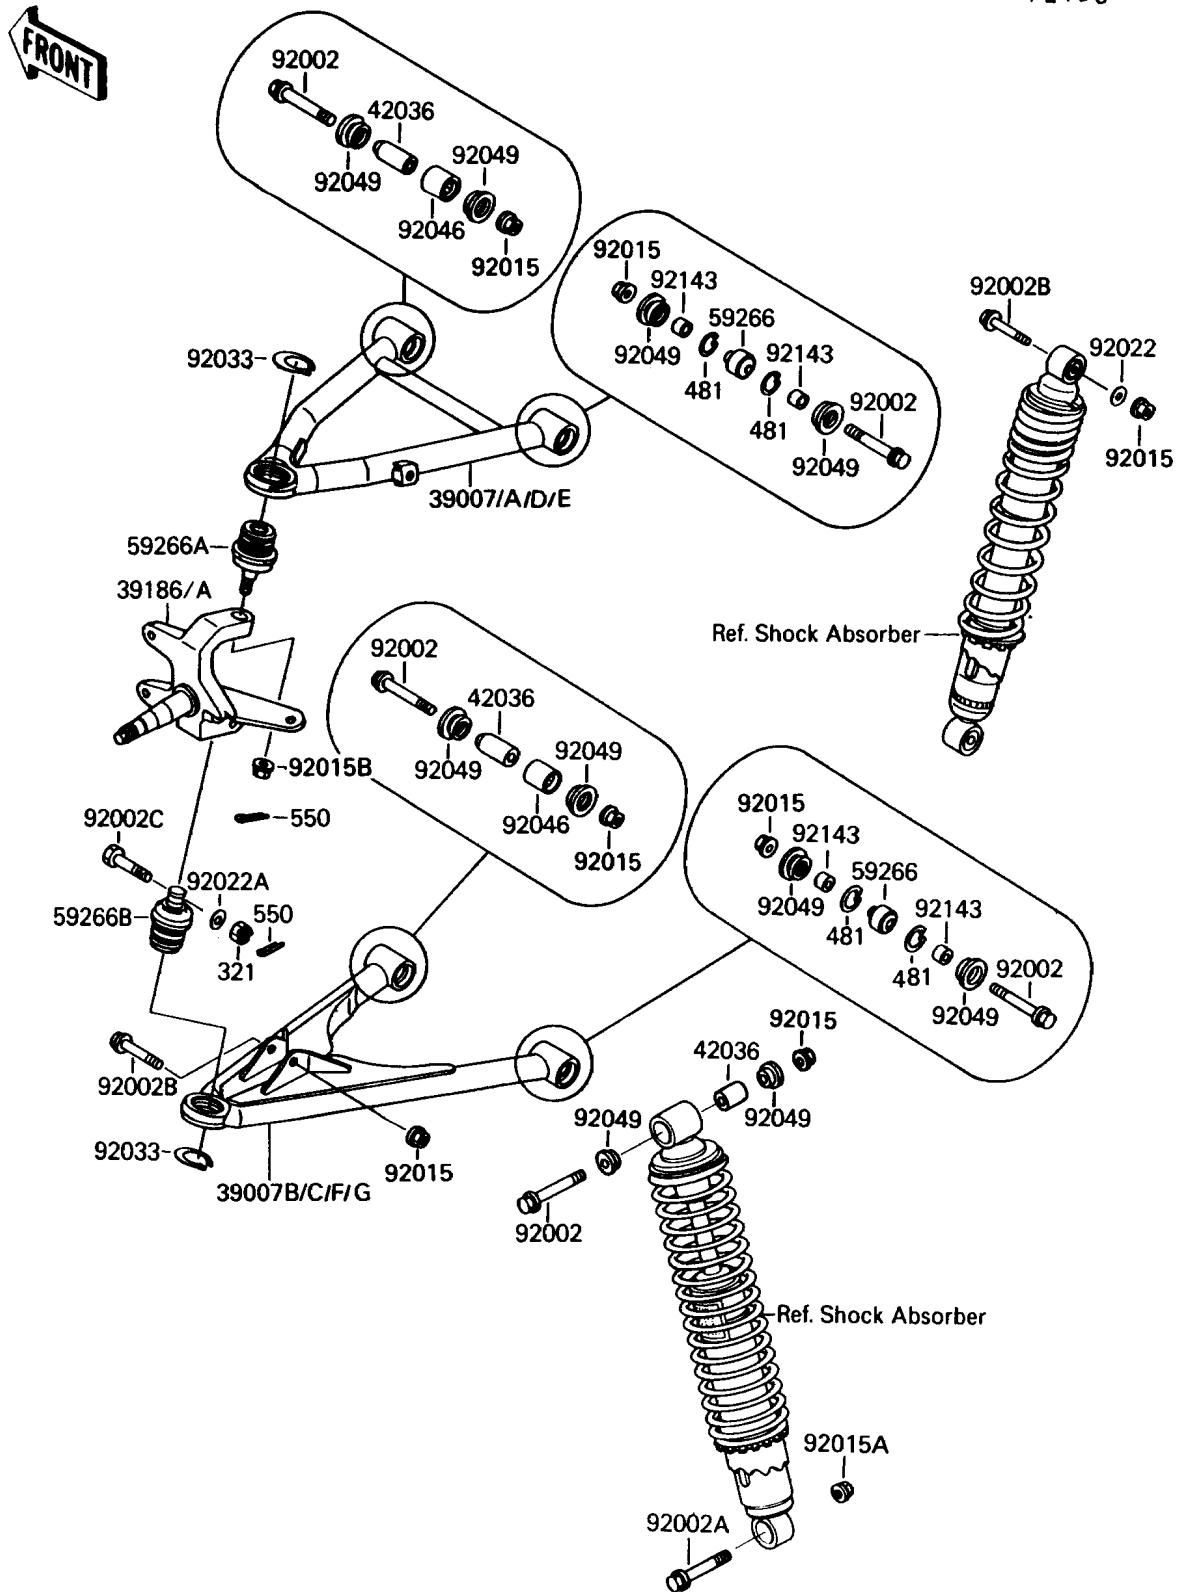

1990 Mojave 250

PARTS DIAGRAM

Suspension

F2150

1990 Mojave 250

PARTS LIST

Suspension

ITEM NAME

PART NUMBER

QUANTITY
